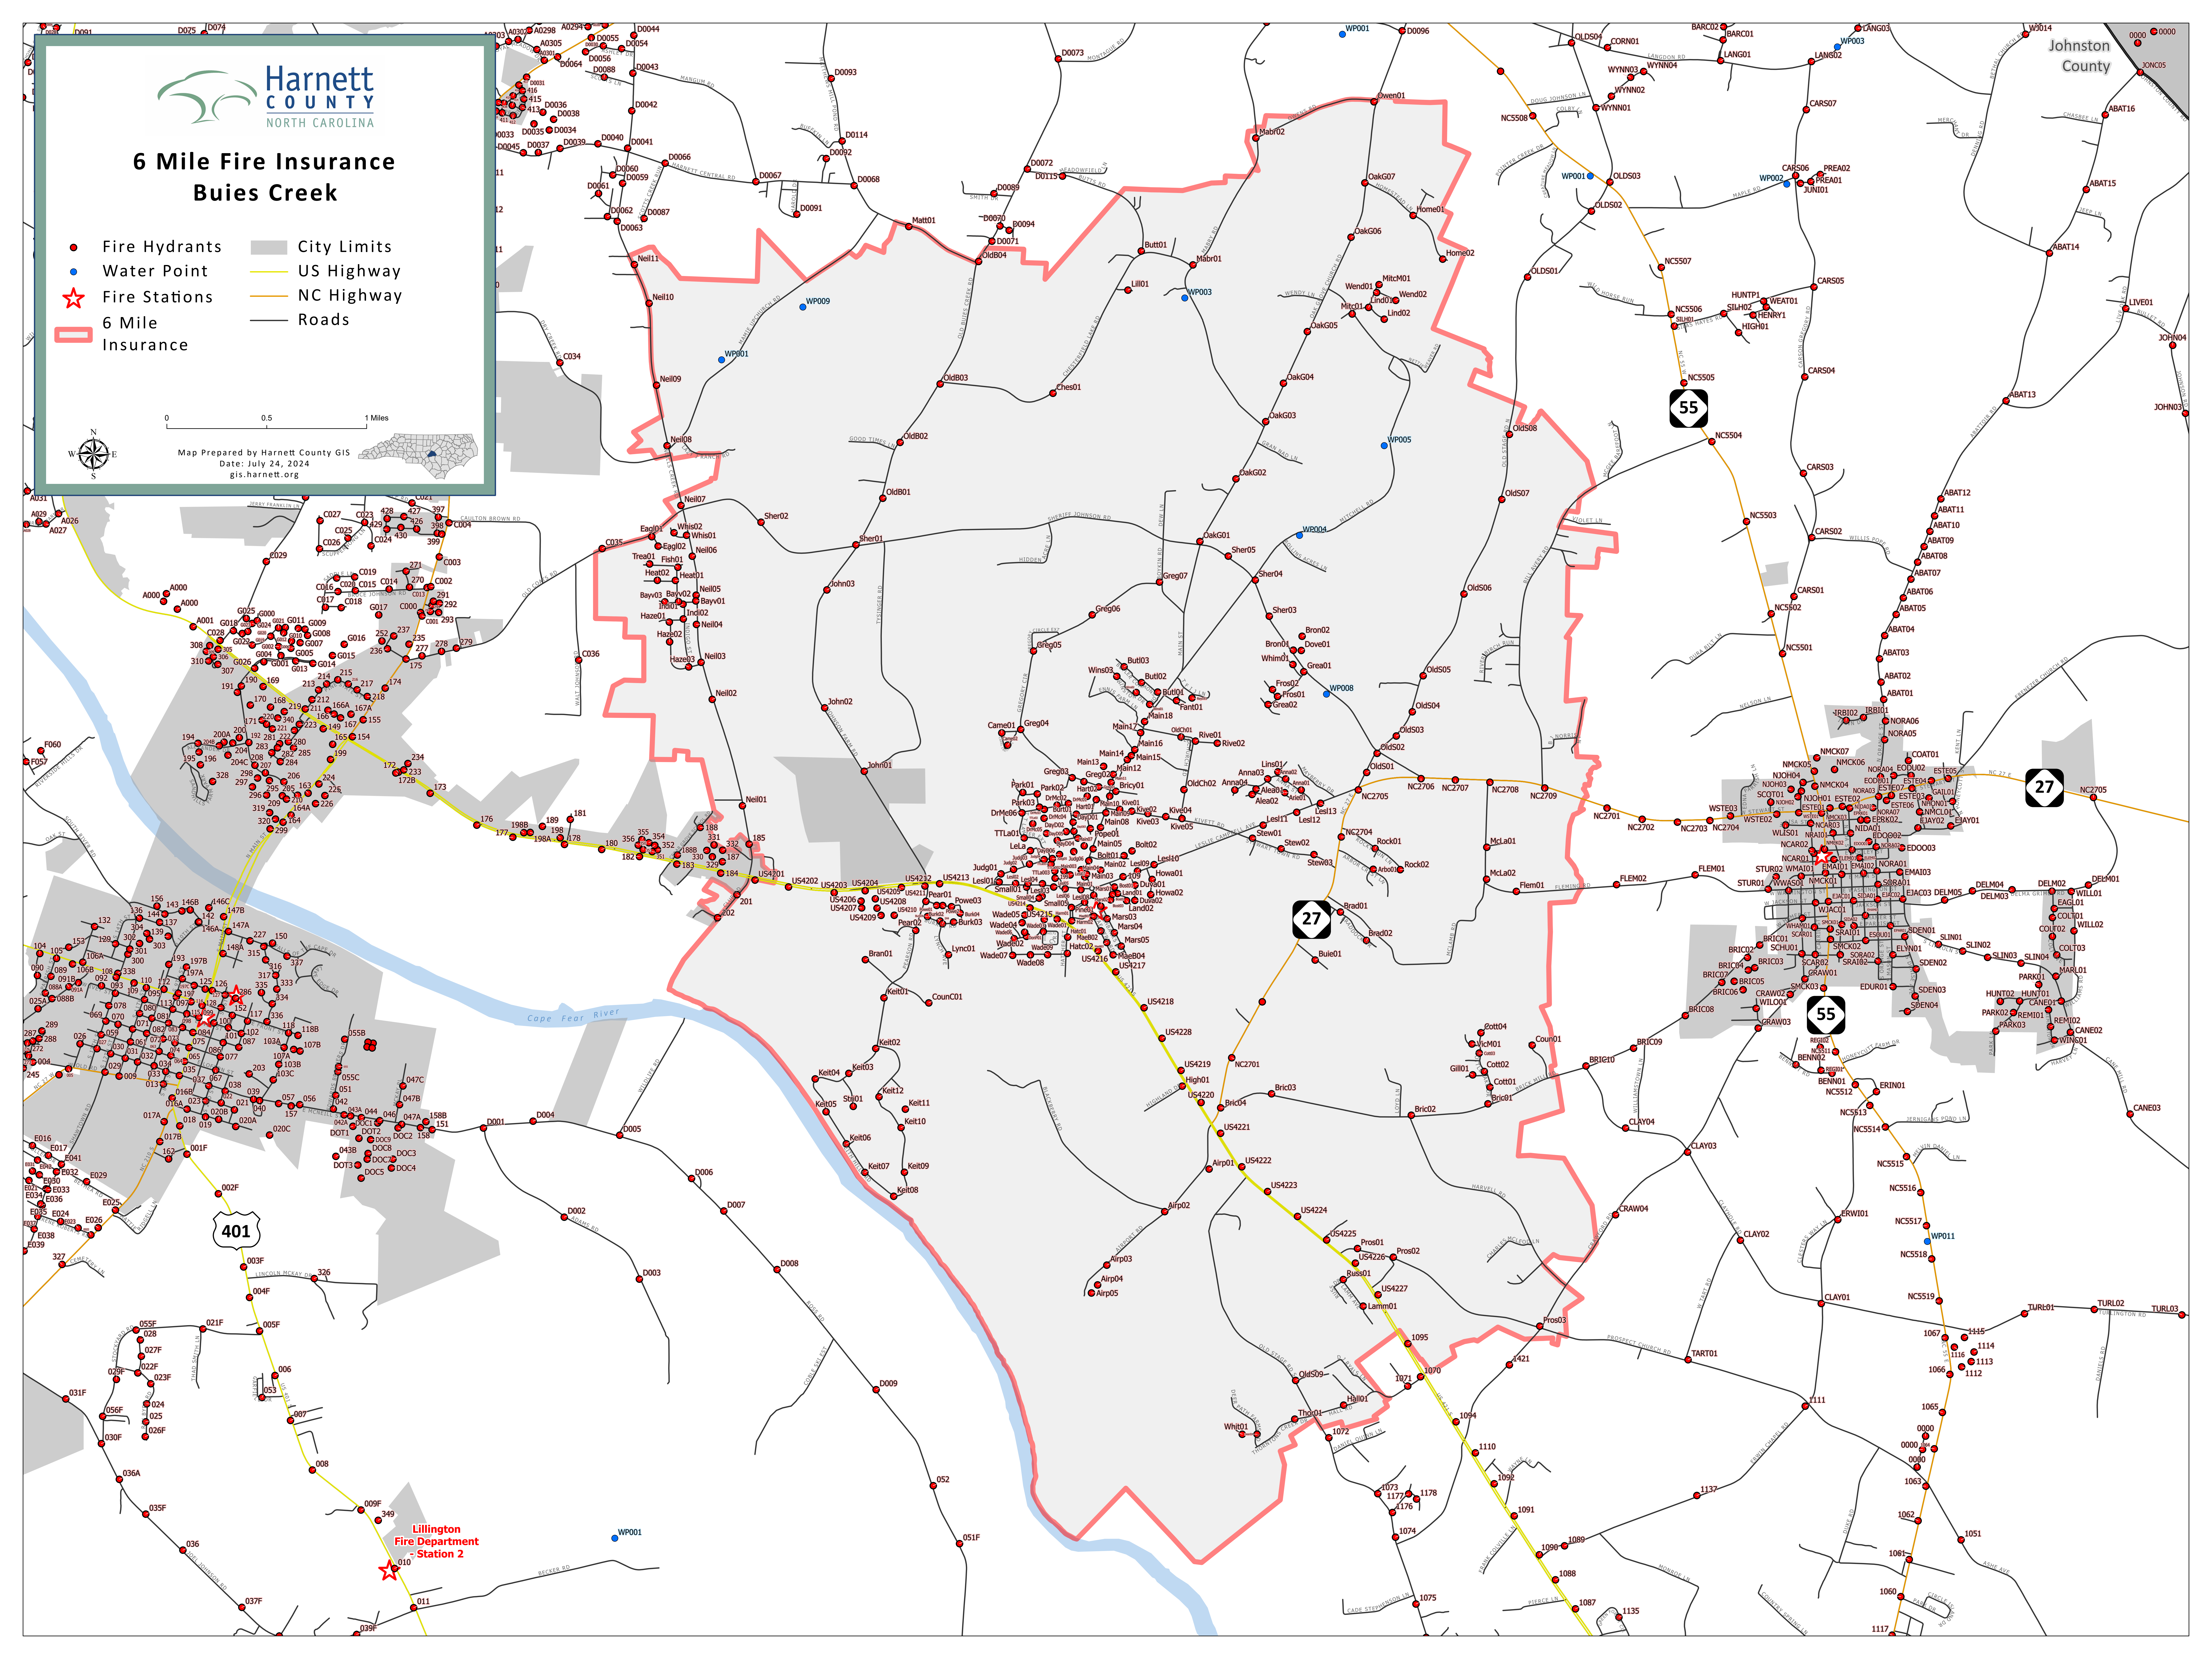

6 Mile Fire Insurance Buies Creek

- Fire Hydrants
- Water Point
- ★ Fire Stations
- ▭ 6 Mile Insurance
- ▭ City Limits
- ▭ US Highway
- ▭ NC Highway
- ▭ Roads

Map Prepared by Harnett County GIS
Date: July 24, 2024
gis.harnett.org

Lillington Fire Department
- Station 2