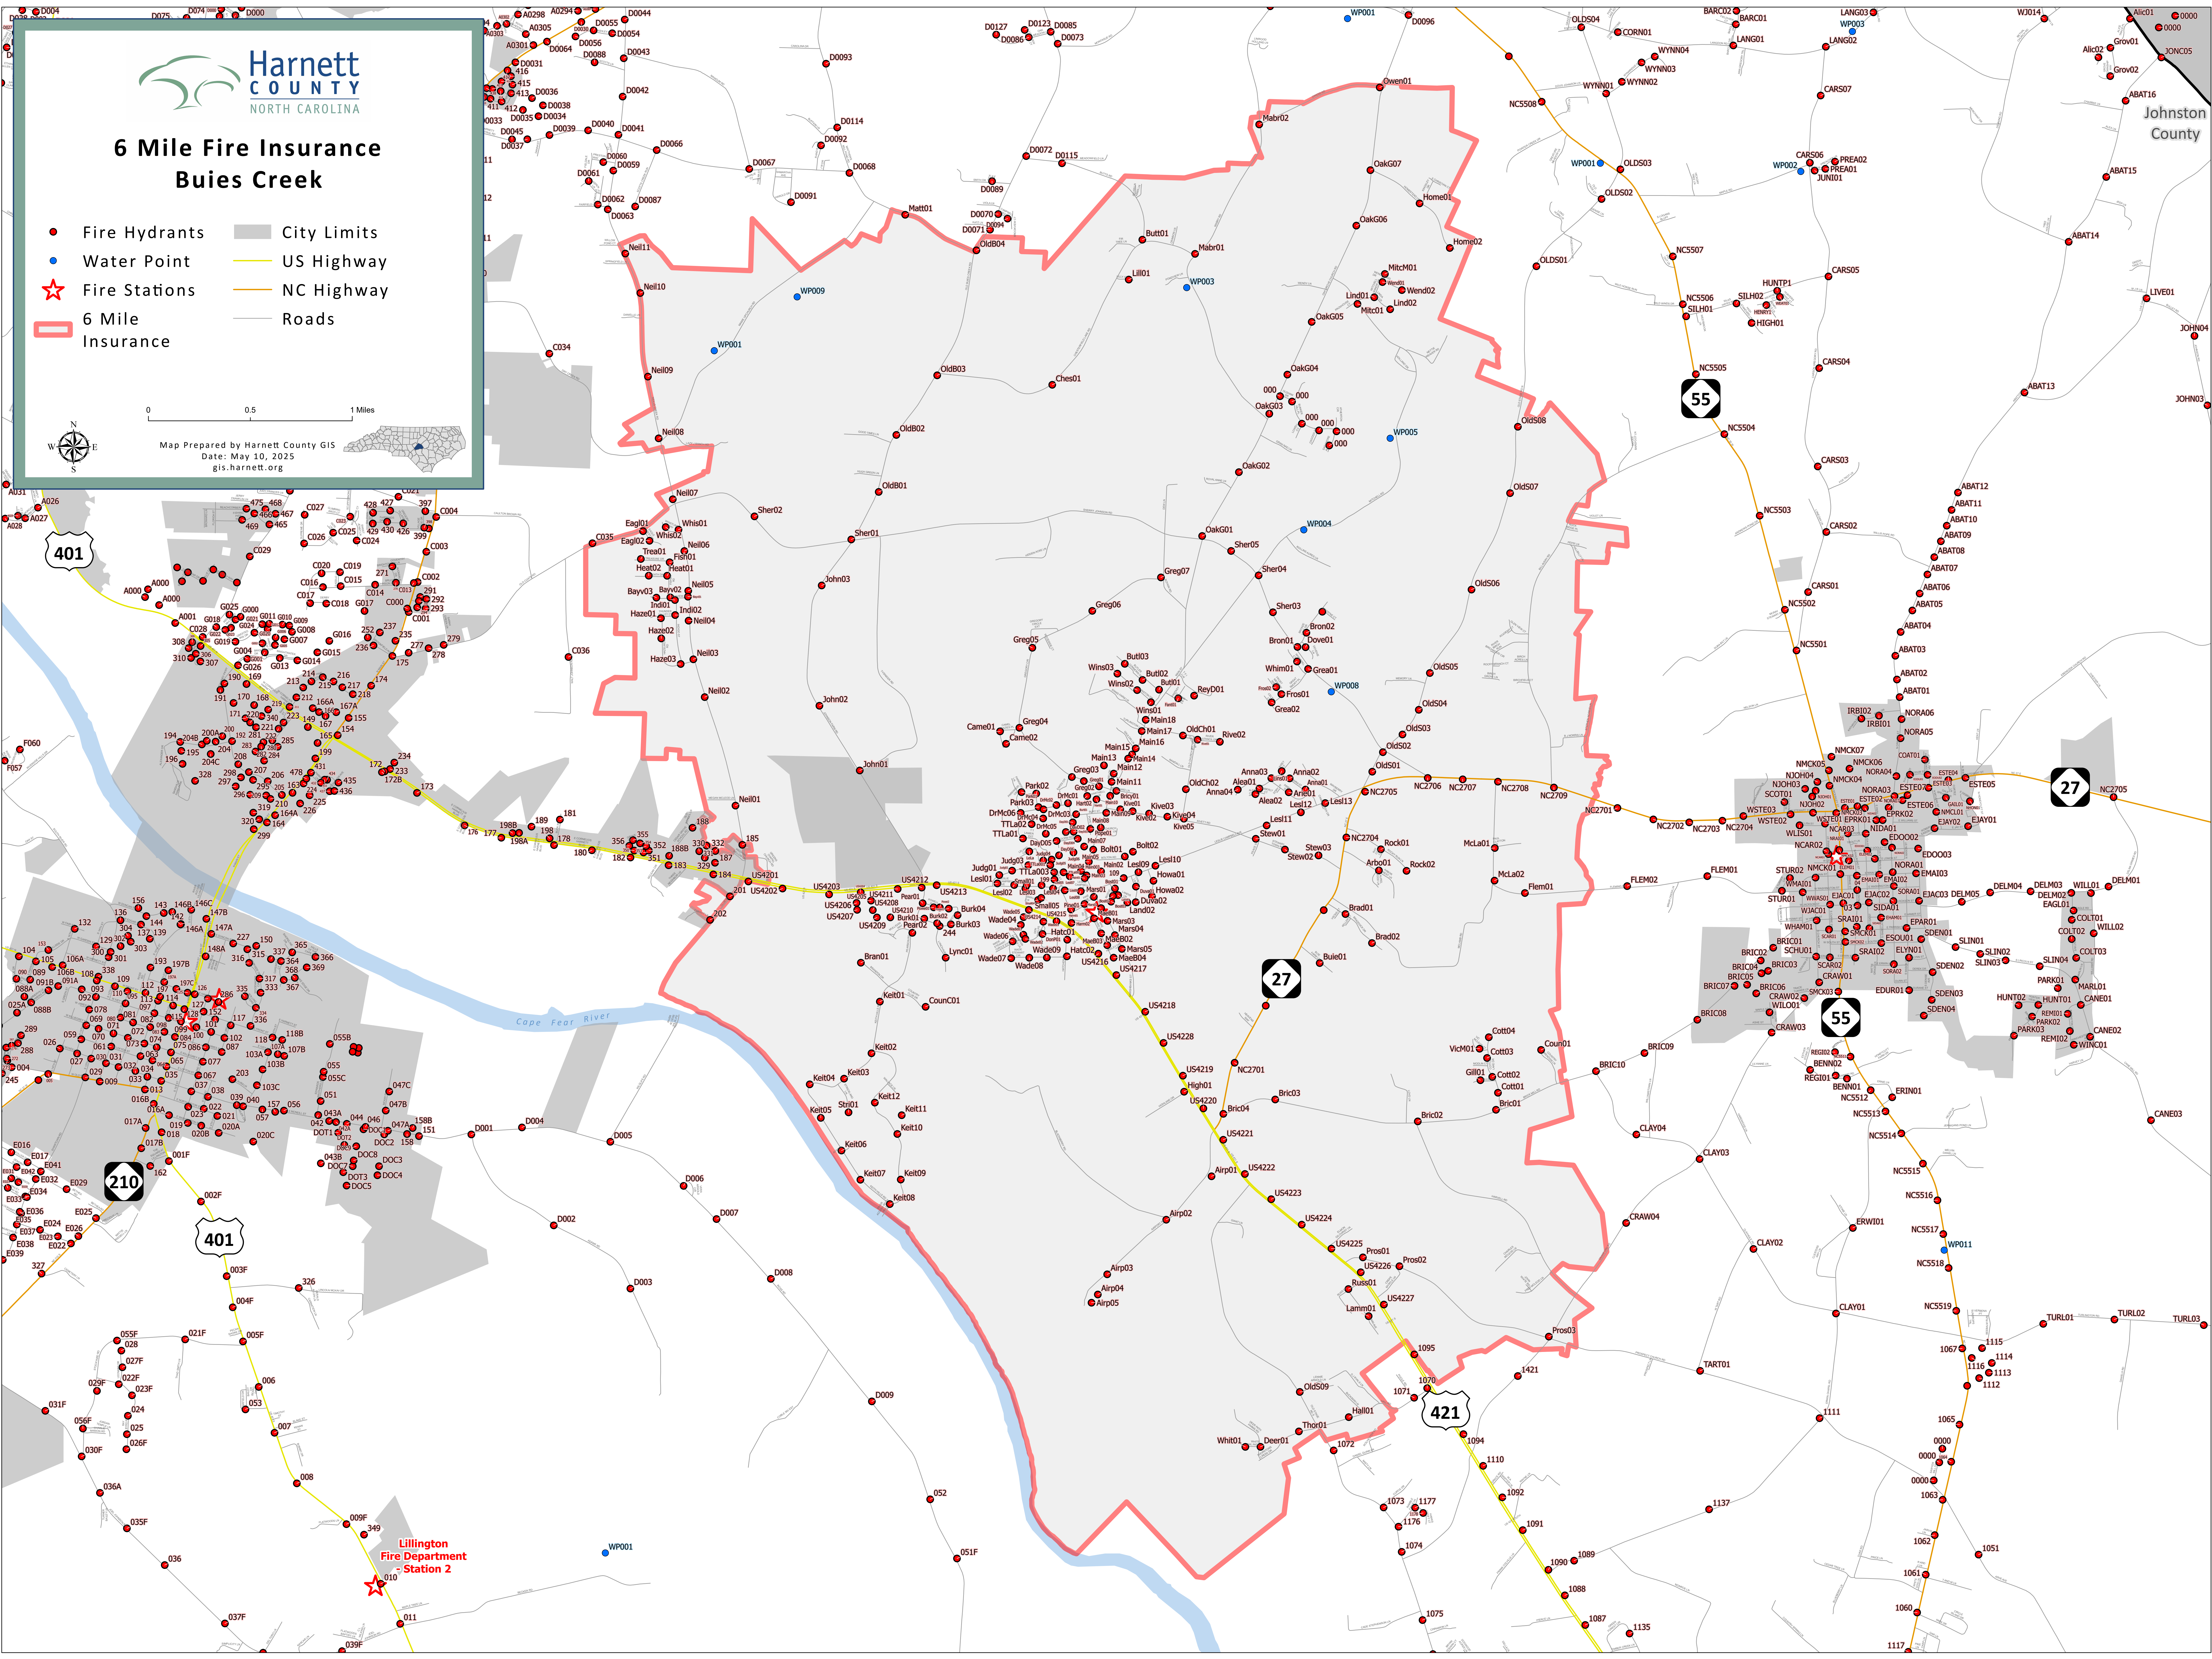

6 Mile Fire Insurance Buies Creek

- Fire Hydrants
- Water Point
- ★ Fire Stations
- ▭ 6 Mile Insurance
- ▭ City Limits
- US Highway
- NC Highway
- Roads

0 0.5 1 Miles

Map Prepared by Harnett County GIS
Date: May 10, 2025
gis.harnett.org

Lillington Fire Department
- Station 2