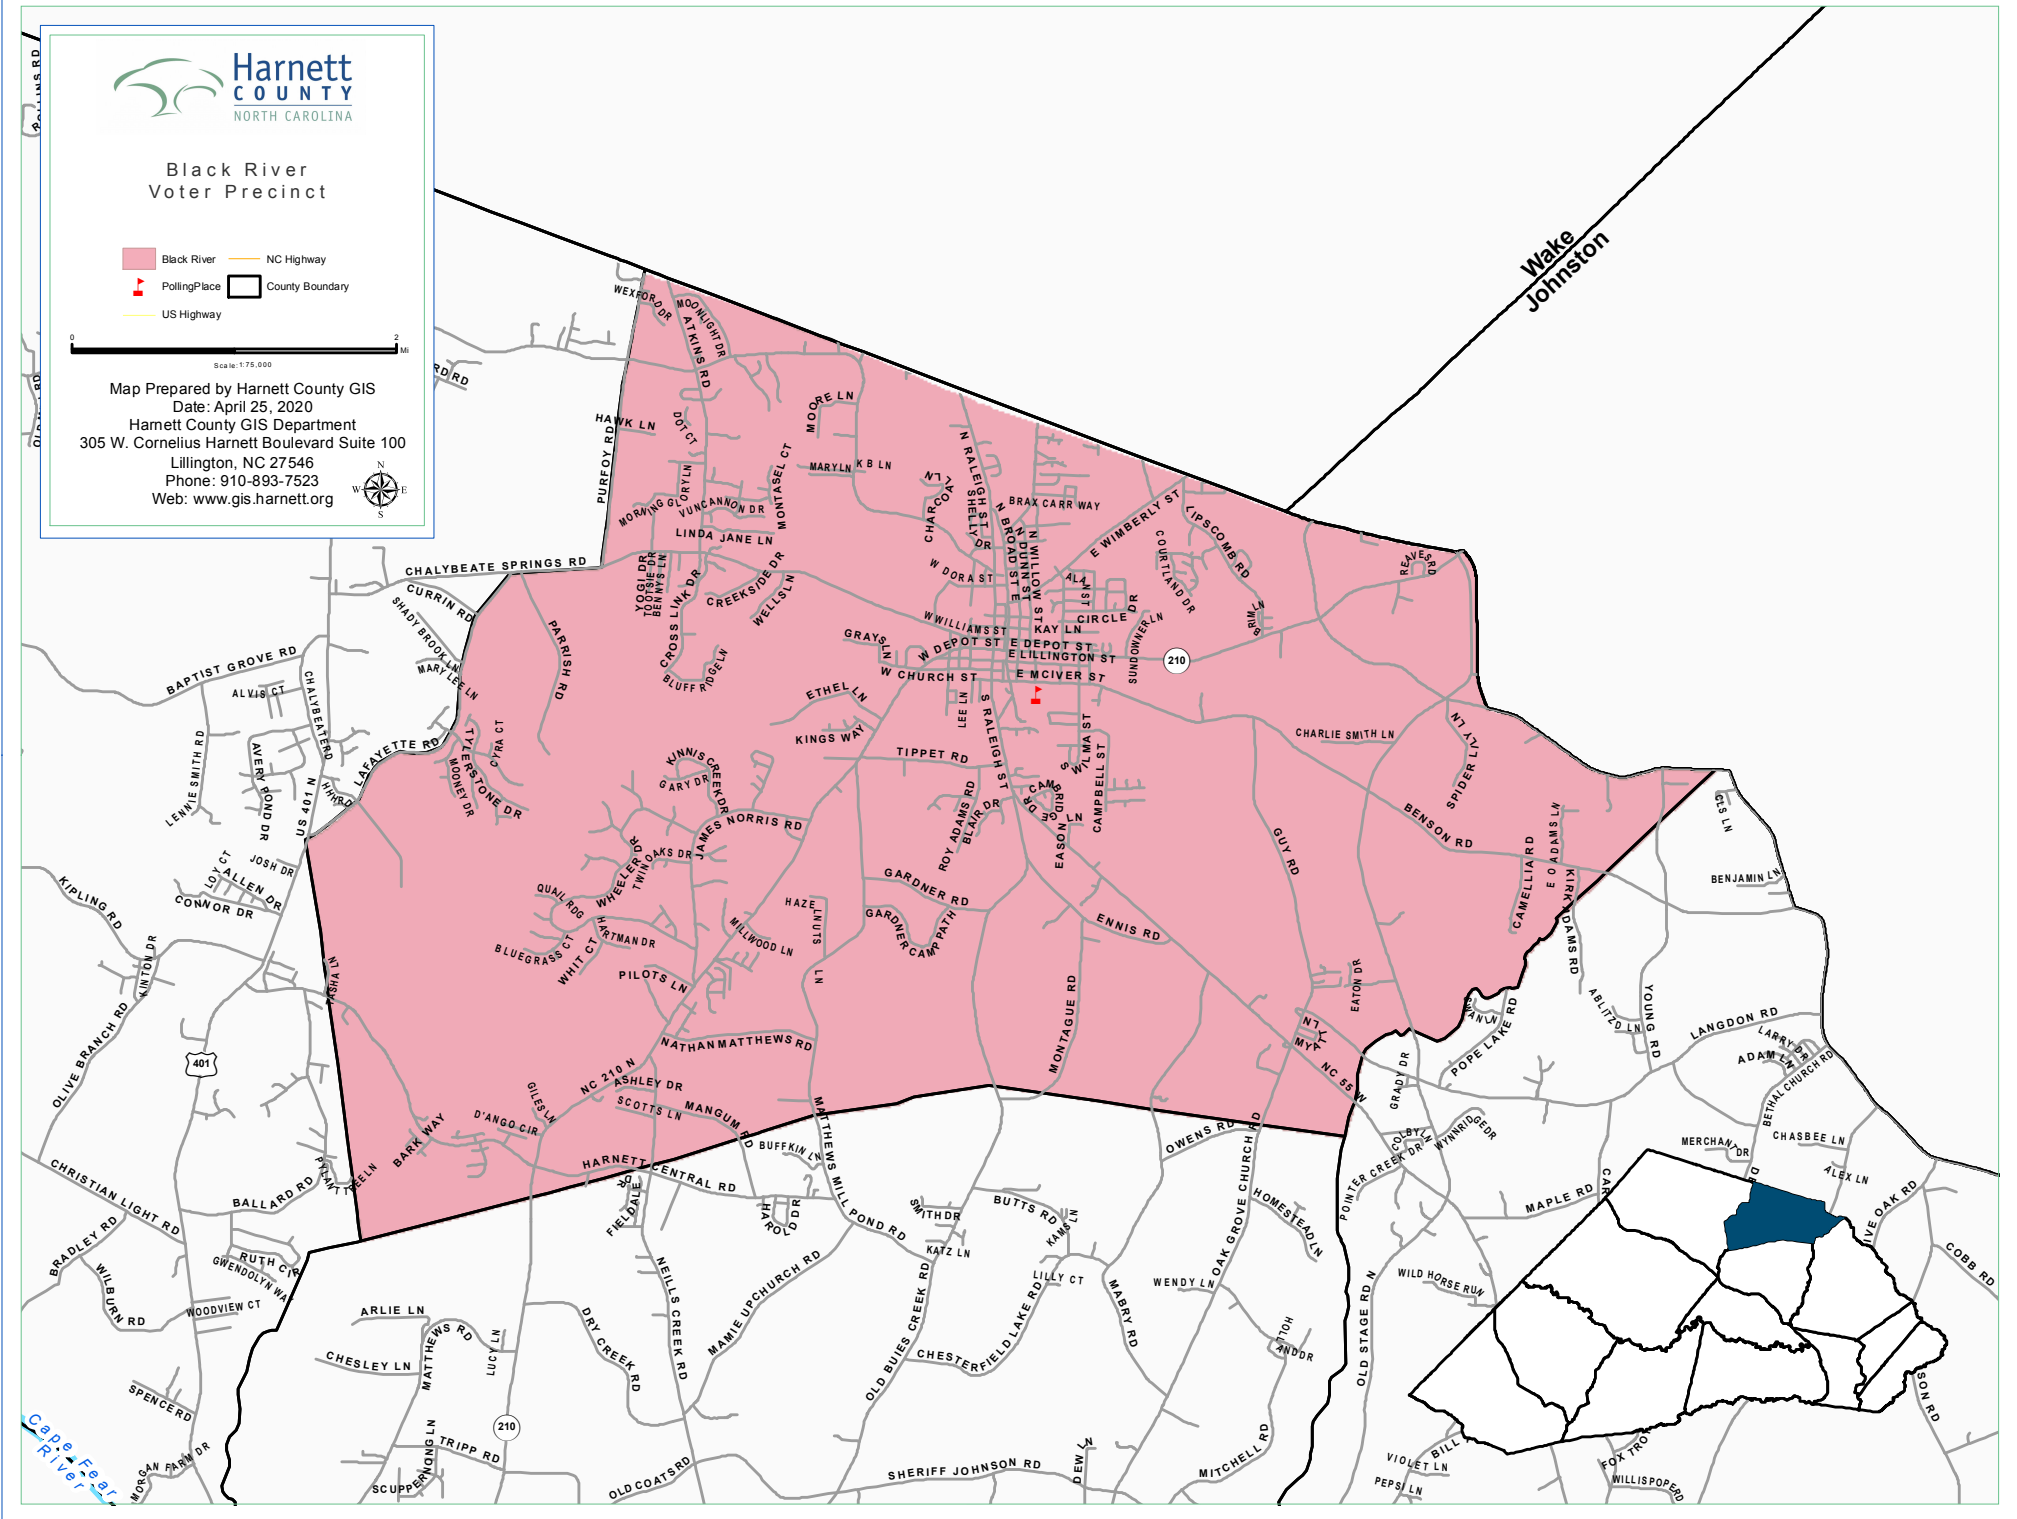

Black River Voter Precinct

- Black River
- NC Highway
- PolingPlace
- County Boundary
- US Highway

Map Prepared by Harnett County GIS
Date: April 25, 2020
Harnett County GIS Department
305 W. Cornelius Harnett Boulevard Suite 100
Lillington, NC 27546
Phone: 910-893-7523
Web: www.gis.harnett.org

Wake
Johnston

Cape Fear
River