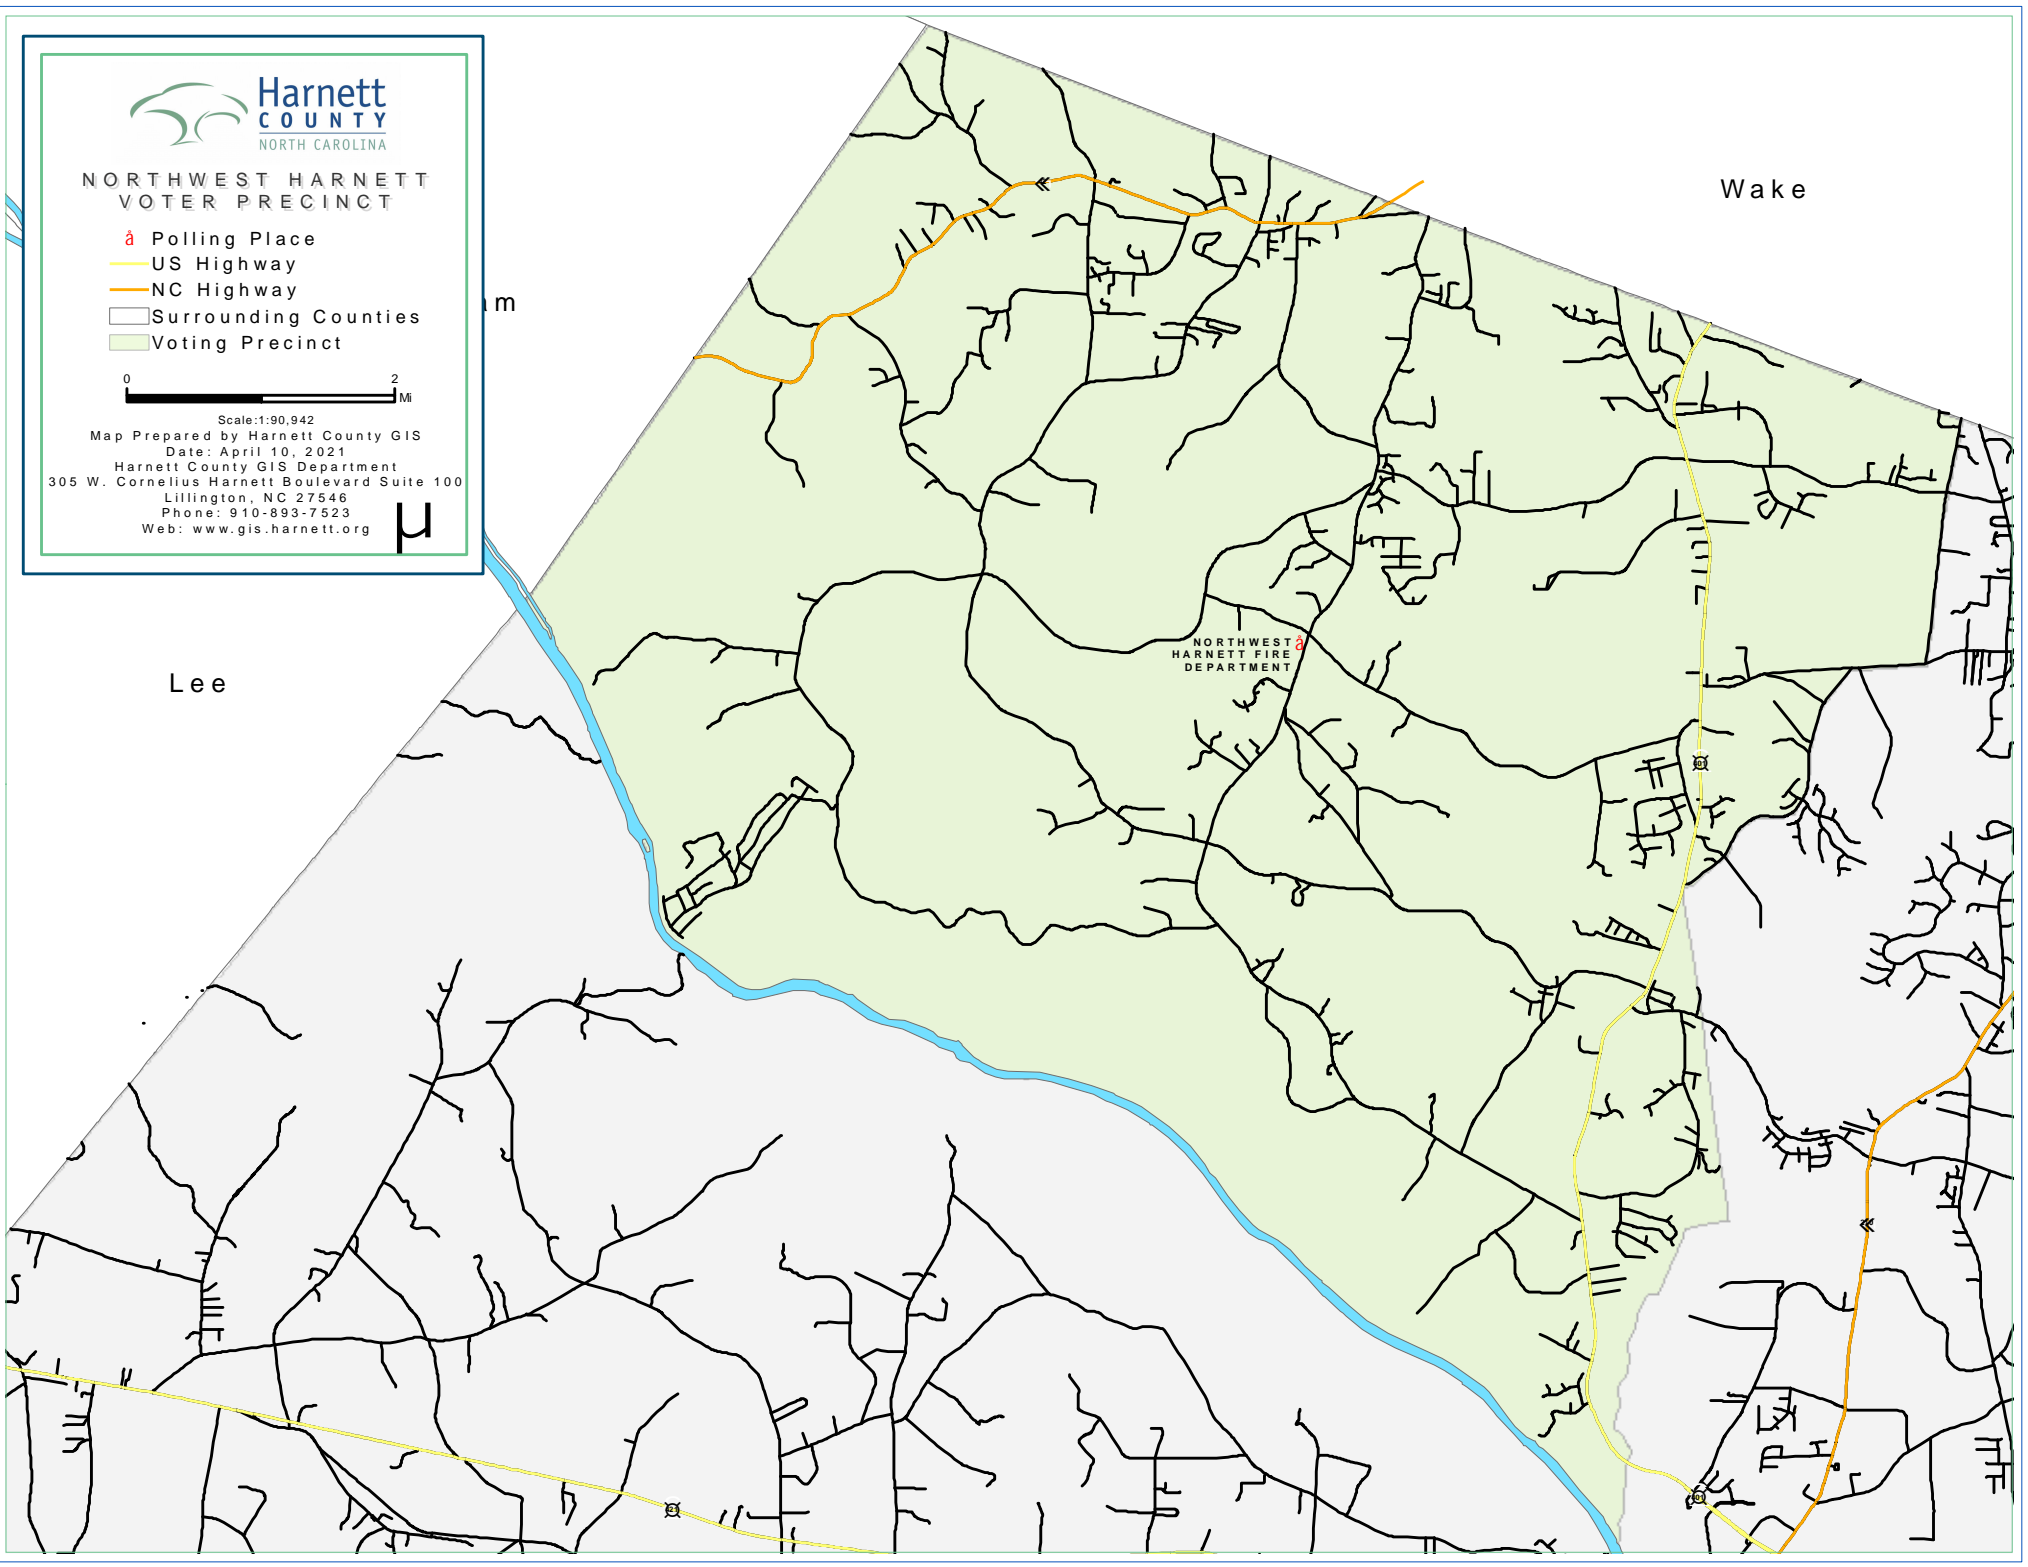

**NORTHWEST HARNETT  
VOTER PRECINCT**

- Polling Place
- US Highway
- NC Highway
- Surrounding Counties
- Voting Precinct

Scale: 1:90,942

Map Prepared by Harnett County GIS

Date: April 10, 2021

Harnett County GIS Department

305 W. Cornelius Harnett Boulevard Suite 100

Lillington, NC 27546

Phone: 910-893-7523

Web: [www.gis.harnett.org](http://www.gis.harnett.org)

Wake

Lee

NORTHWEST  
HARNETT FIRE  
DEPARTMENT