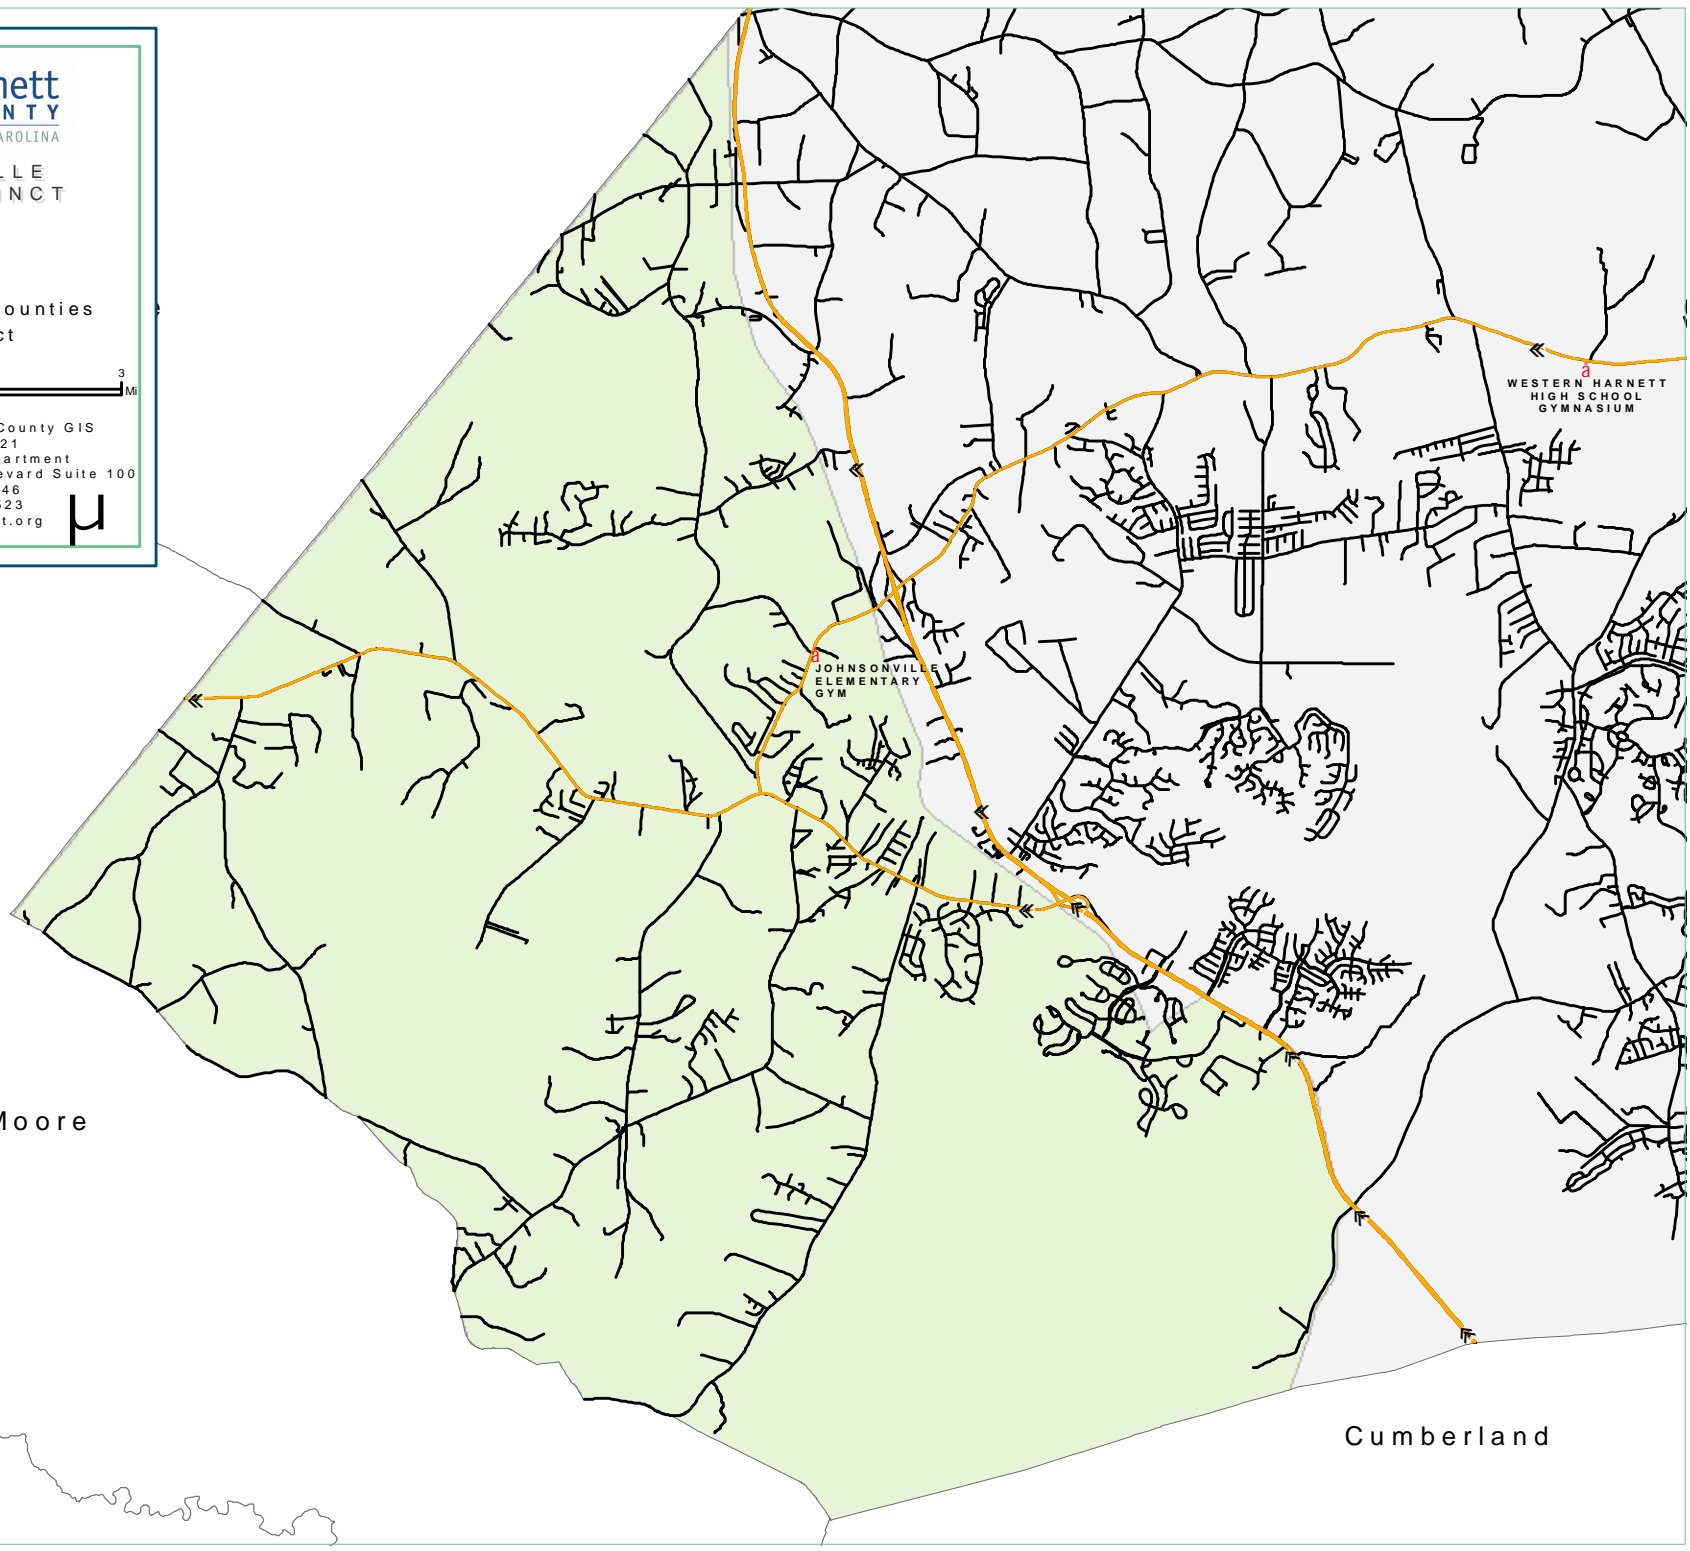

# JOHNSONVILLE VOTER PRECINCT

- Polling Place
- NC Highway
- Surrounding Counties
- Voting Precinct

Scale: 1:105,317

Map Prepared by Harnett County GIS  
Date: April 10, 2021  
Harnett County GIS Department  
305 W. Cornelius Harnett Boulevard Suite 100  
Lillington, NC 27546  
Phone: 910-893-7523  
Web: [www.gis.harnett.org](http://www.gis.harnett.org)

Moore

Hoke

Cumberland

JOHNSONVILLE  
ELEMENTARY  
GYM

WESTERN HARNETT  
HIGH SCHOOL  
GYMNASIUM