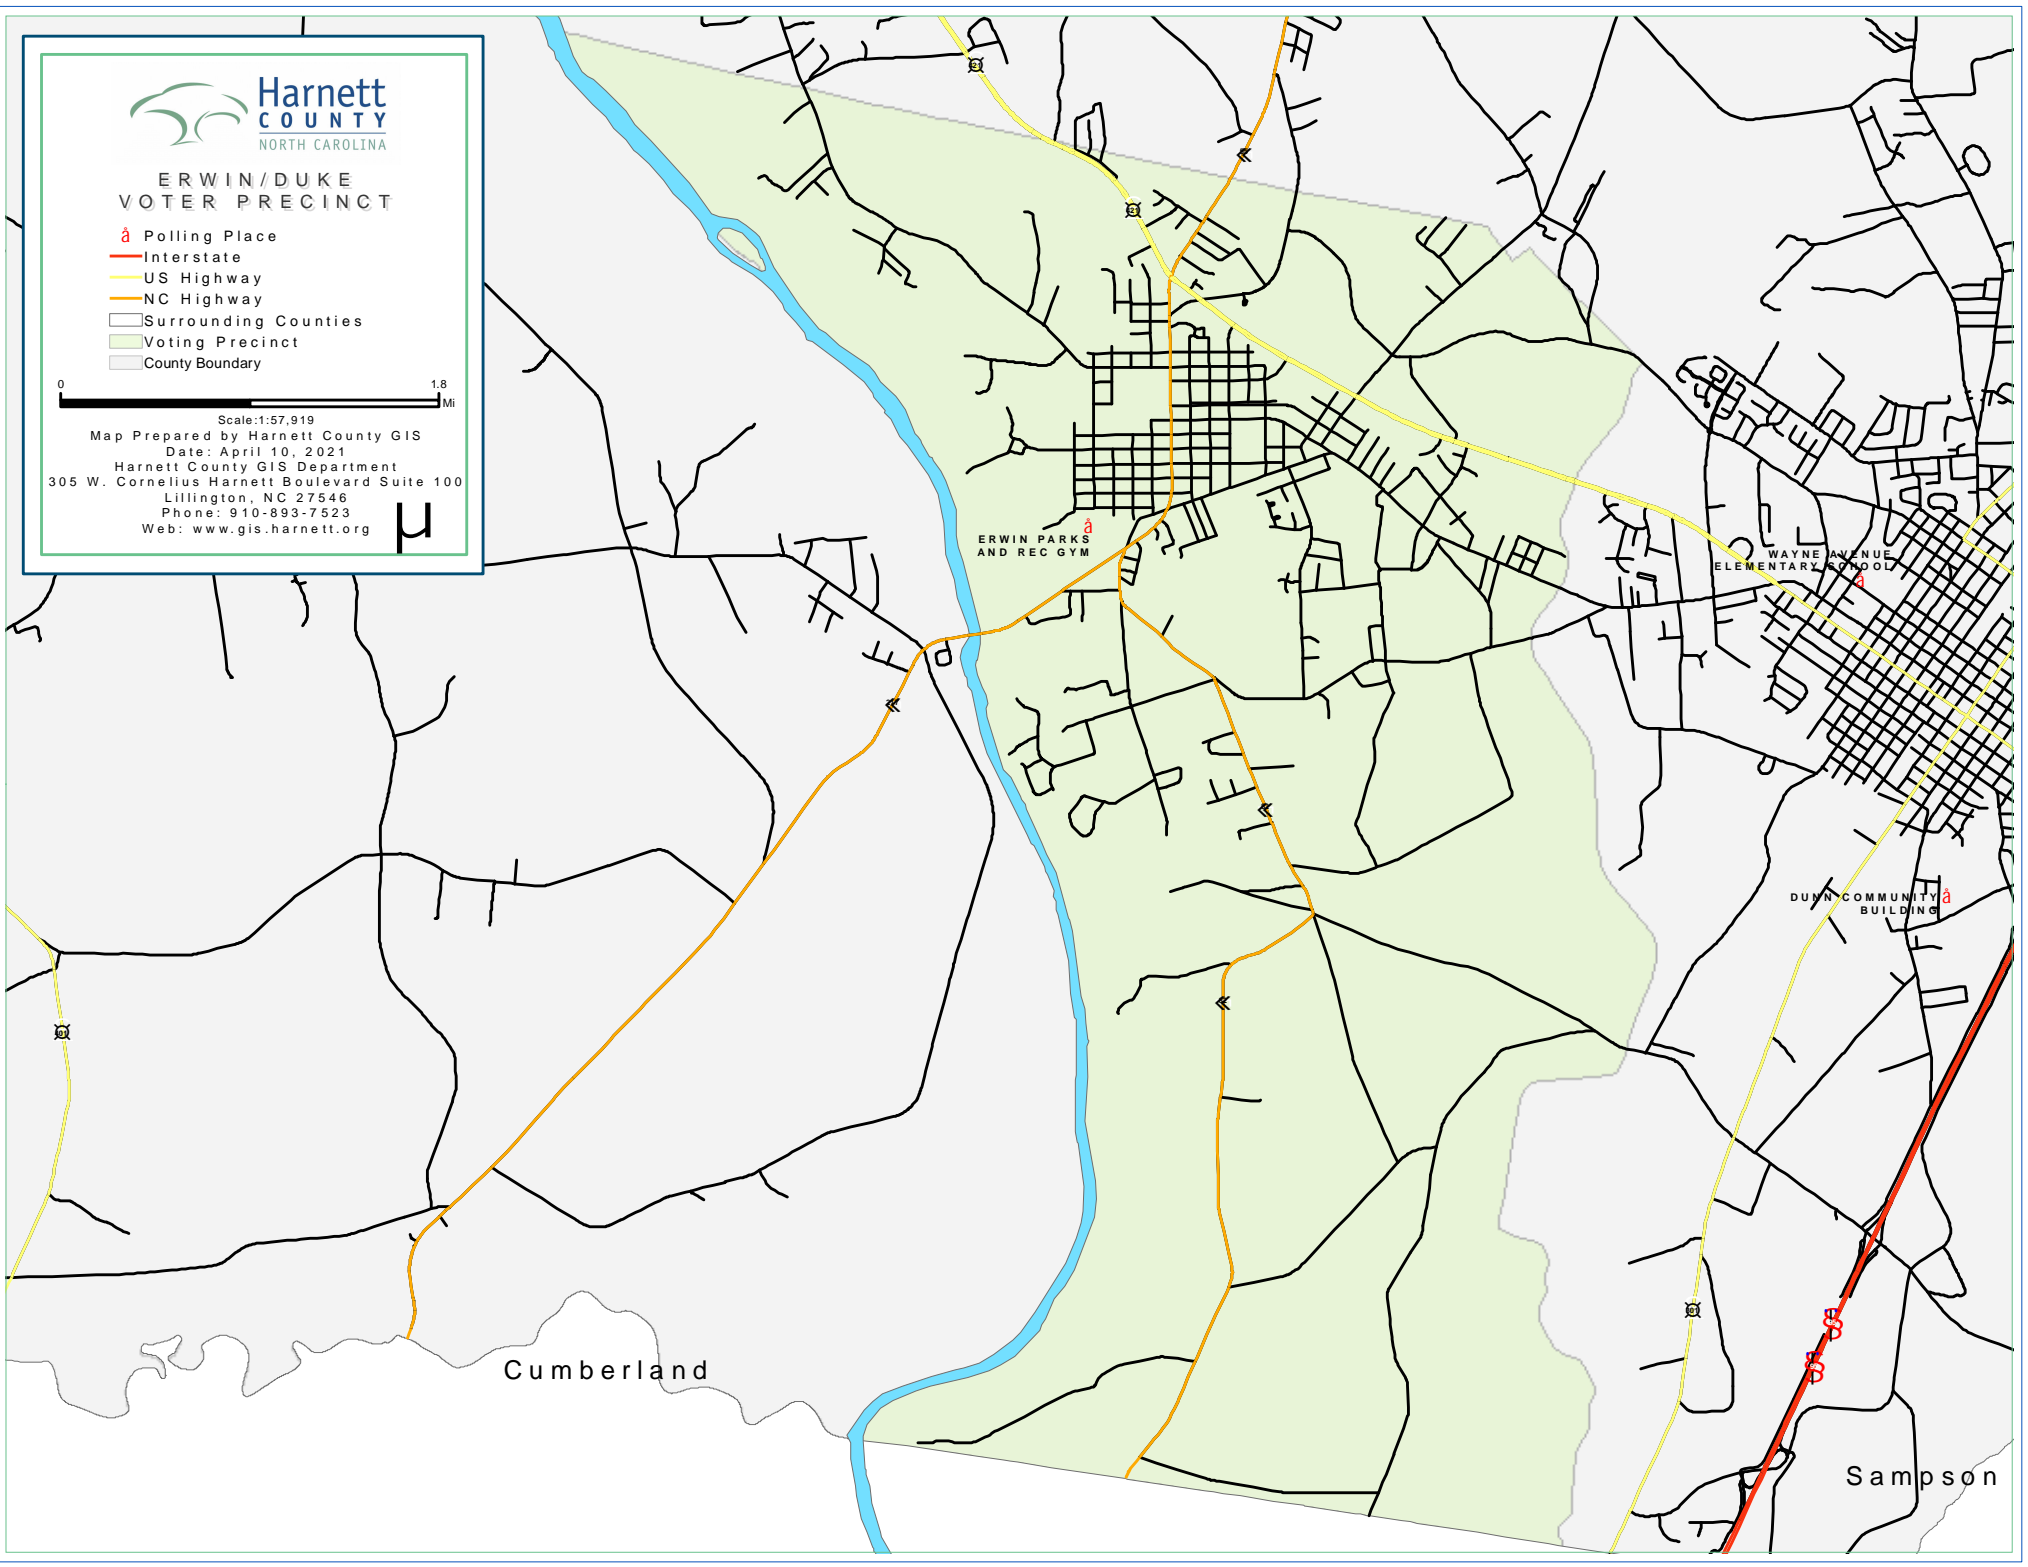

# ERWIN/DUKE VOTER PRECINCT

- Polling Place
- Interstate
- US Highway
- NC Highway
- Surrounding Counties
- Voting Precinct
- County Boundary

Scale: 1:57,919

Map Prepared by Harnett County GIS  
 Date: April 10, 2021  
 Harnett County GIS Department  
 305 W. Cornelius Harnett Boulevard Suite 100  
 Lillington, NC 27546  
 Phone: 910-893-7523  
 Web: www.gis.harnett.org

Cumberland

Sampson