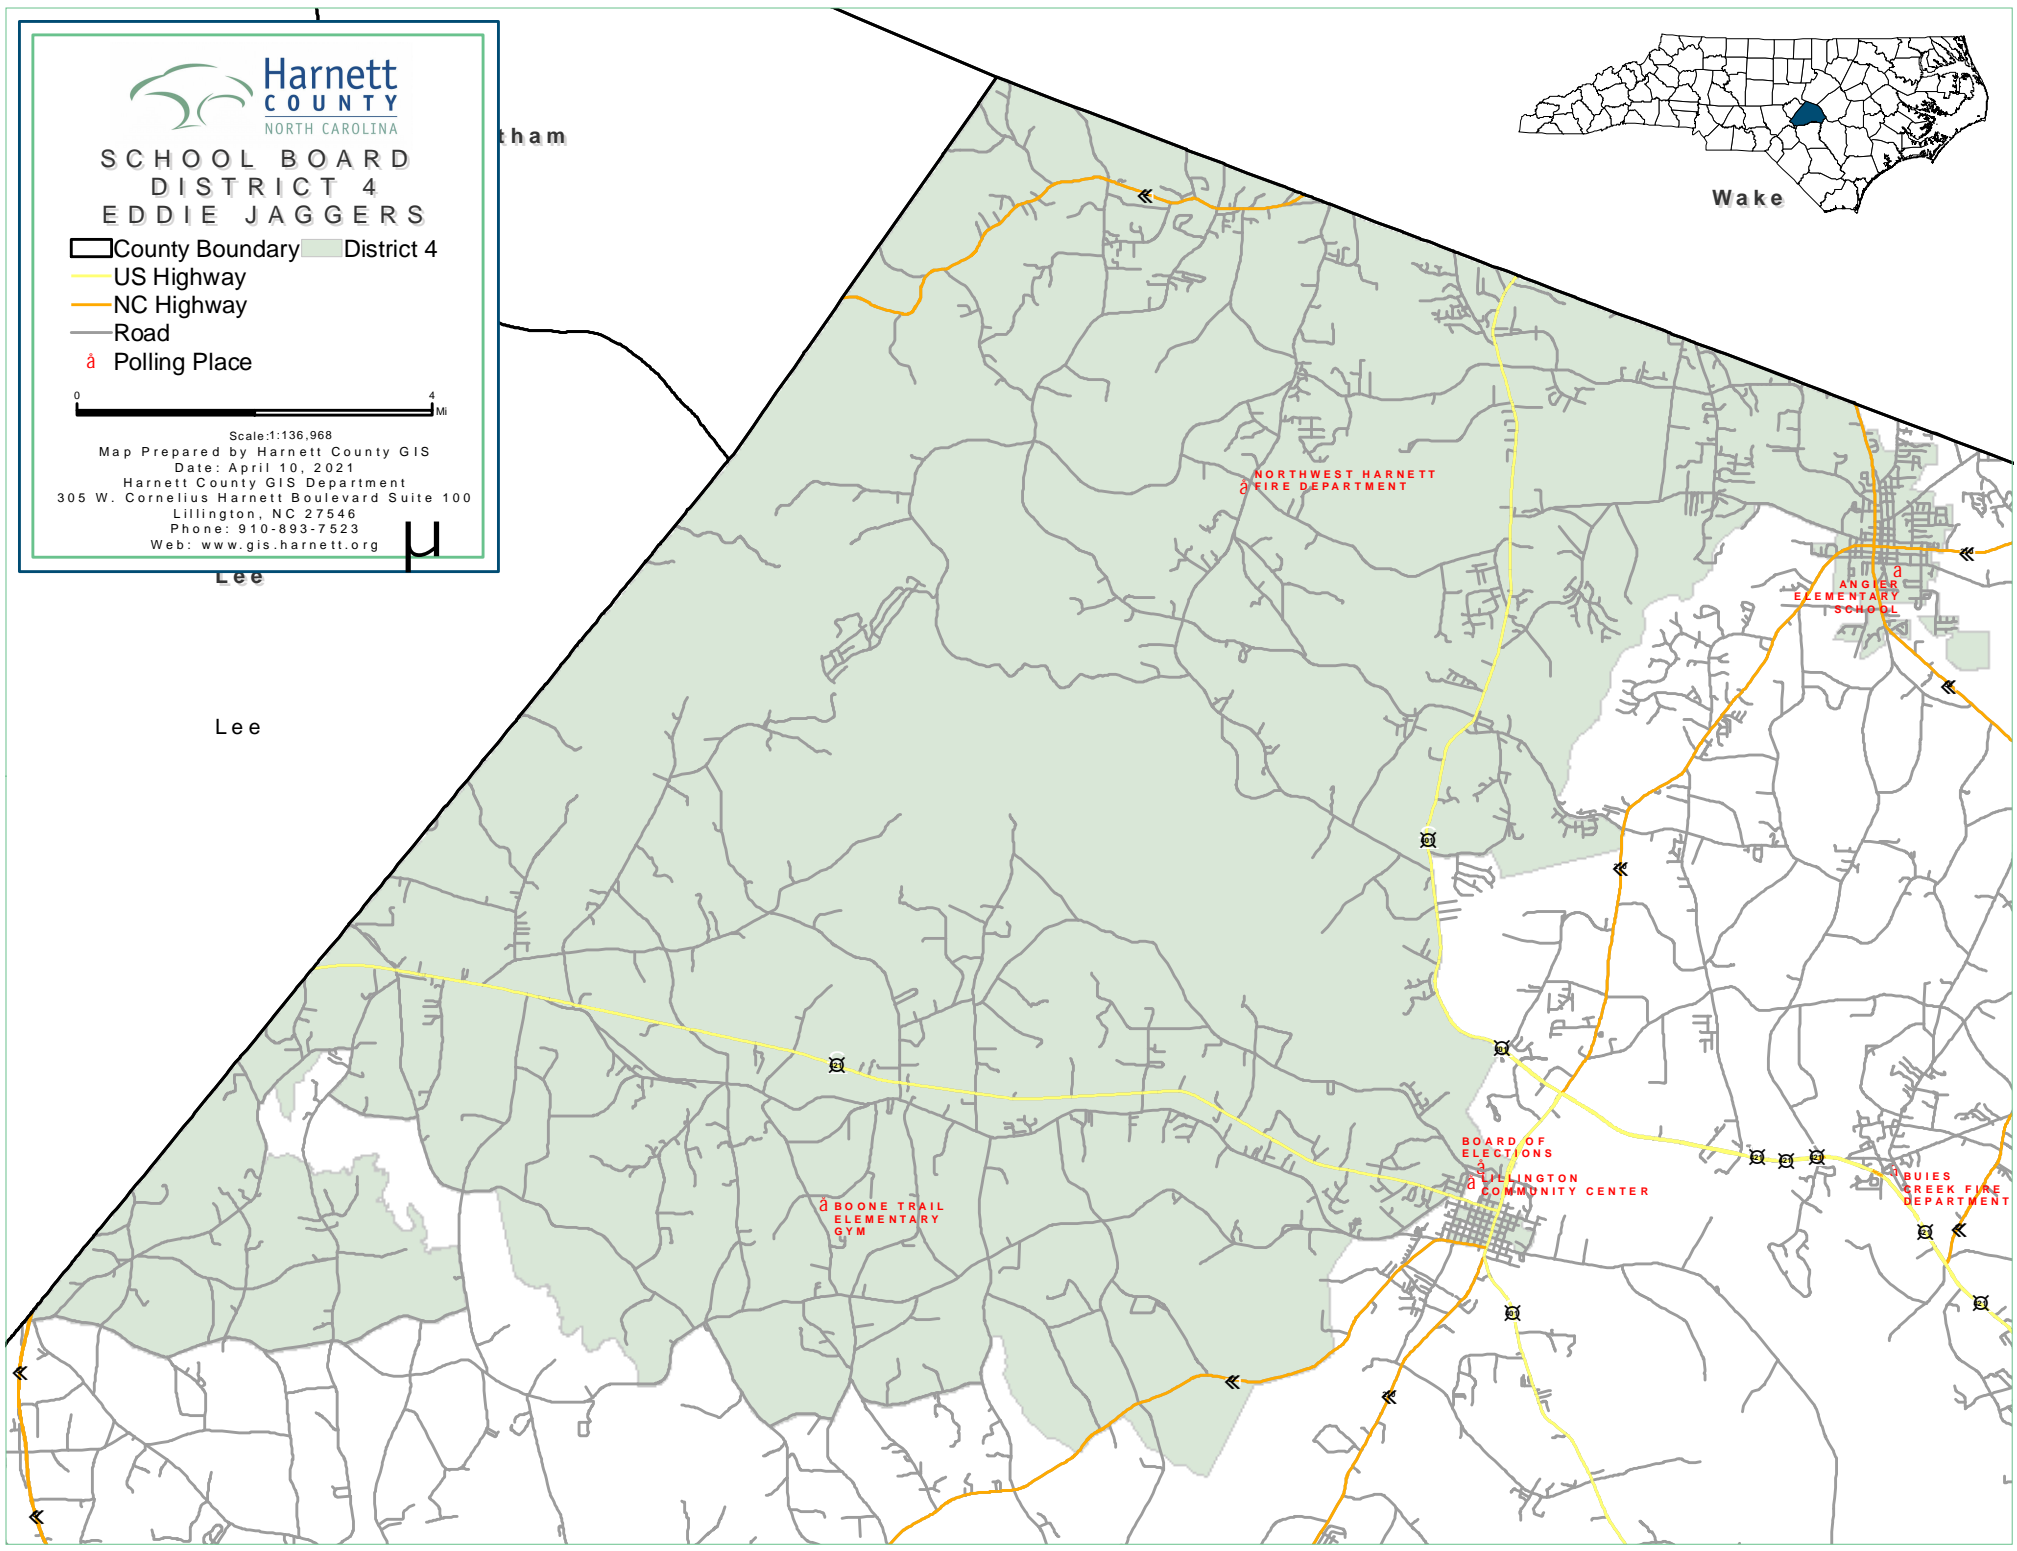

SCHOOL BOARD DISTRICT 4 EDDIE JAGGERS

- County Boundary
- District 4
- US Highway
- NC Highway
- Road
- Polling Place

Scale: 1:136,968
 Map Prepared by Harnett County GIS
 Date: April 10, 2021
 Harnett County GIS Department
 305 W. Cornelius Harnett Boulevard Suite 100
 Lillington, NC 27546
 Phone: 910-893-7523
 Web: www.gis.harnett.org

Lee

Lee

ham

Wake

BOONE TRAIL
ELEMENTARY
GYM

BOARD OF
ELECTIONS
LILLINGTON
COMMUNITY CENTER

NORTHWEST HARNETT
FIRE DEPARTMENT

ANGIER
ELEMENTARY
SCHOOL