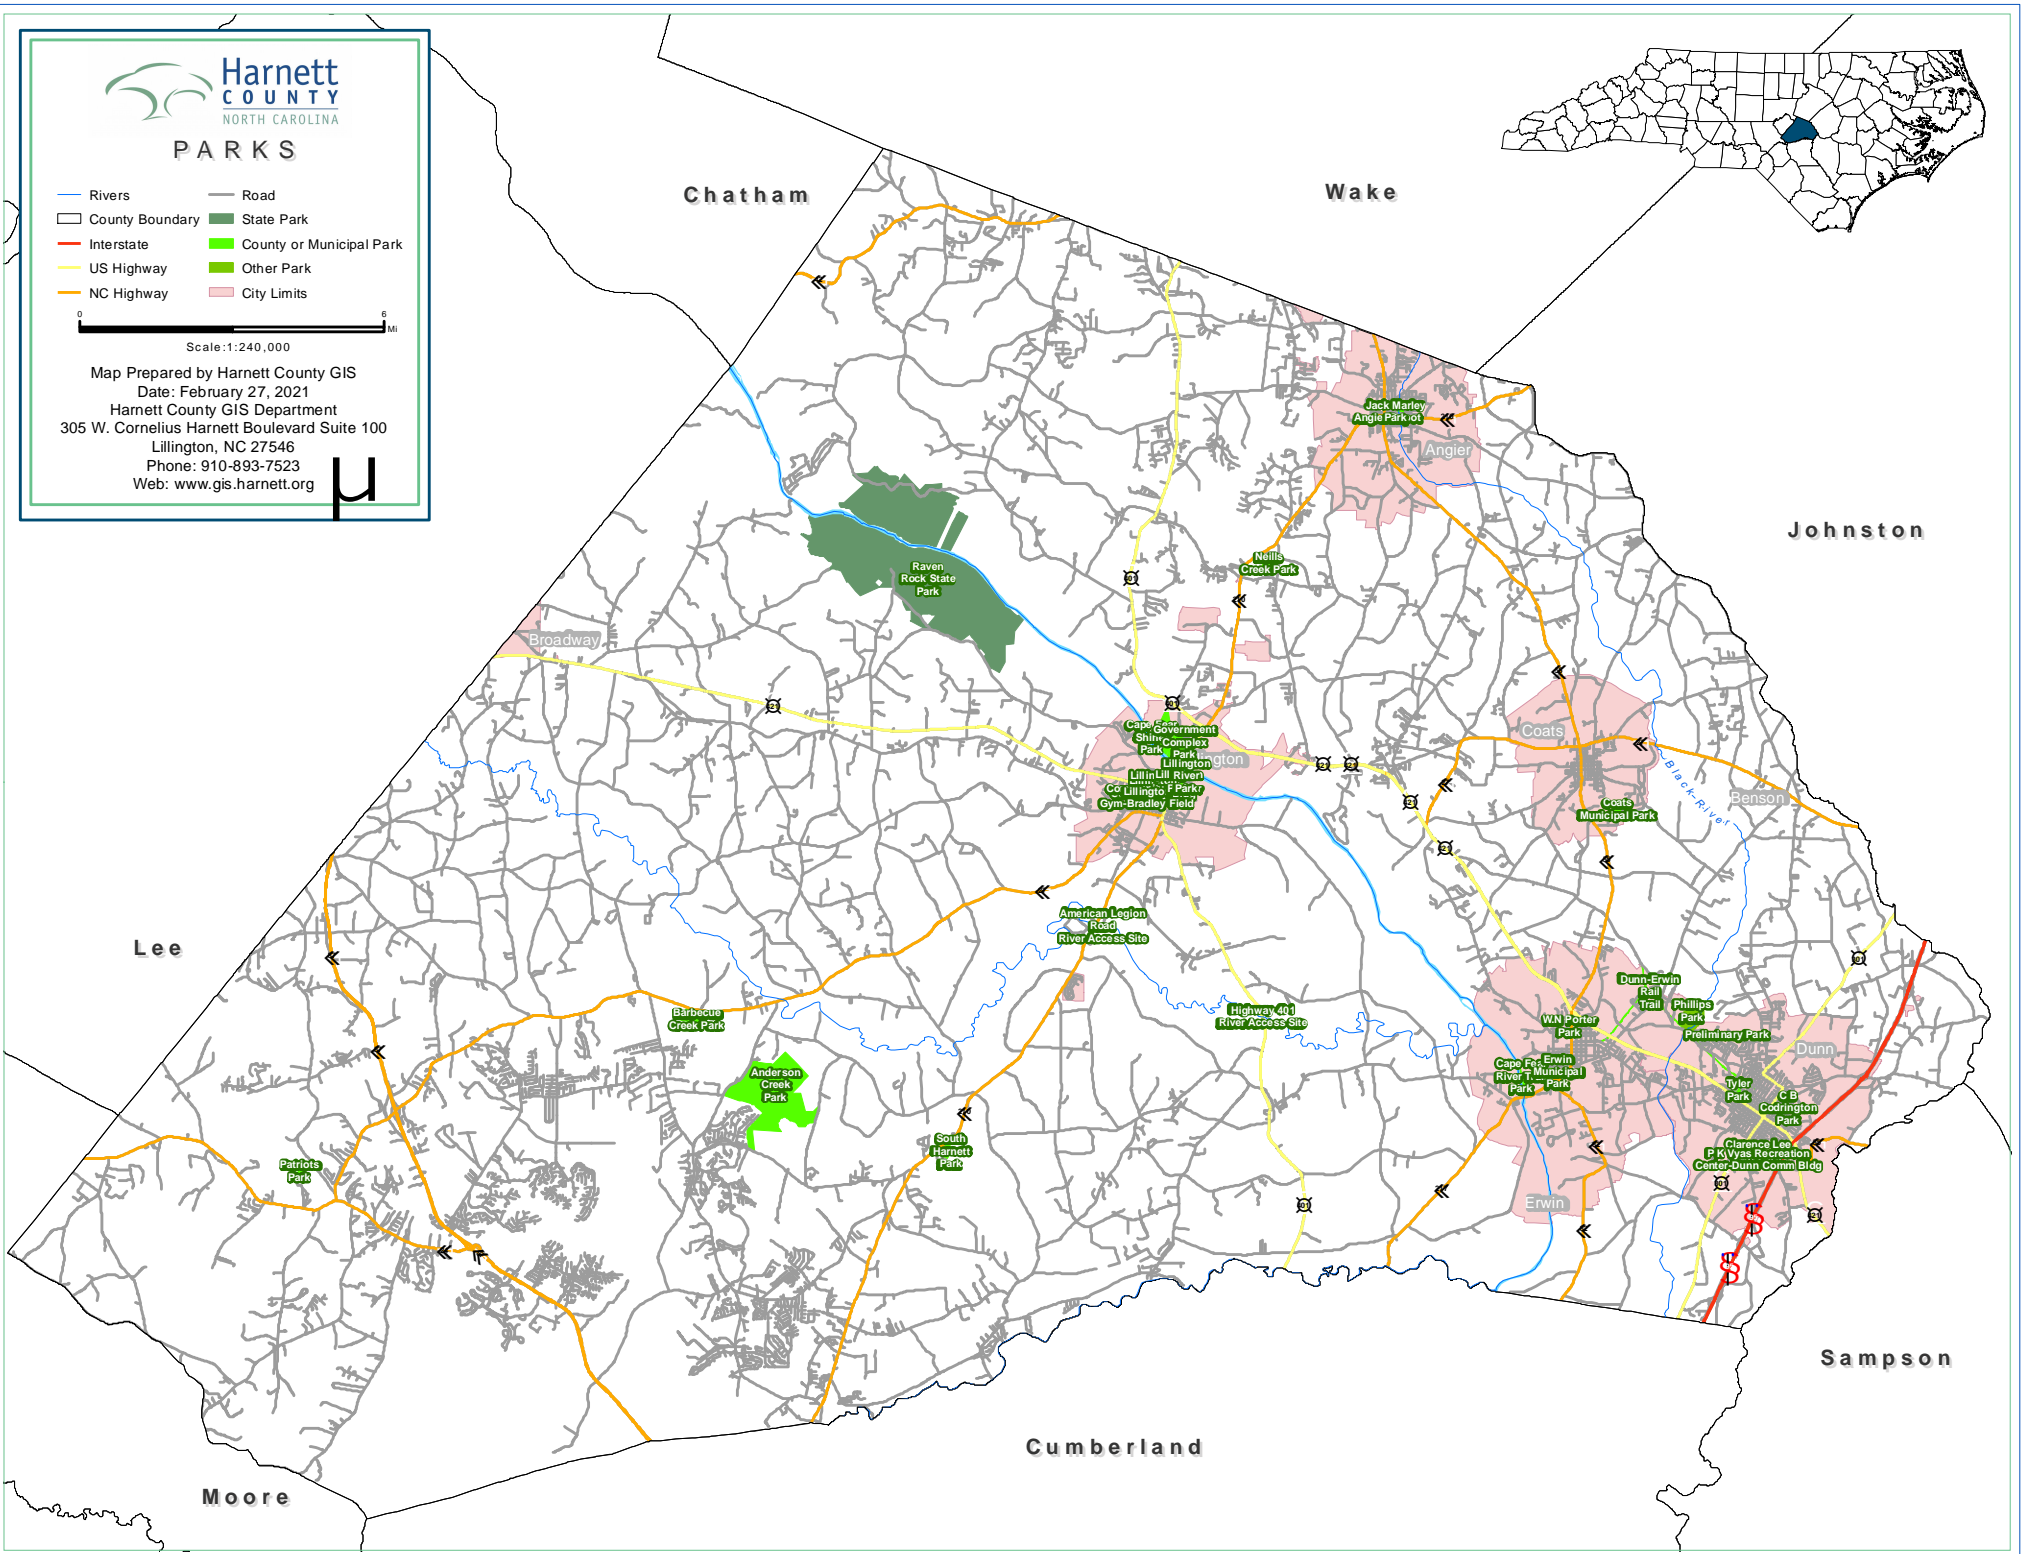

Chatham

Wake

Johnston

Lee

Sampson

Cumberland

Moore

Raven Rock State Park

Jack Marley Angie Park

Nellis Creek Park

Cape Government Shinn Complex Park
Lillington Park
Lillington River Co Lillington Park
Gym-Bradley Field

Coats Municipal Park

American Legion Road River Access Site

Highway 401 River Access Site

Barbecue Creek Park

Anderson Creek Park

South Harnett Park

Dunn-Erwin Rail Trail

Phillips Park

Preliminary Park

W.N. Porter Park

Capo Fort Erwin Municipal Park

C.B. Goddington Park

Tyler Park

Clarence Lee Park

K. Vyas Recreation Center-Dunn Comm Bldg

Broadway

Angier

Coats