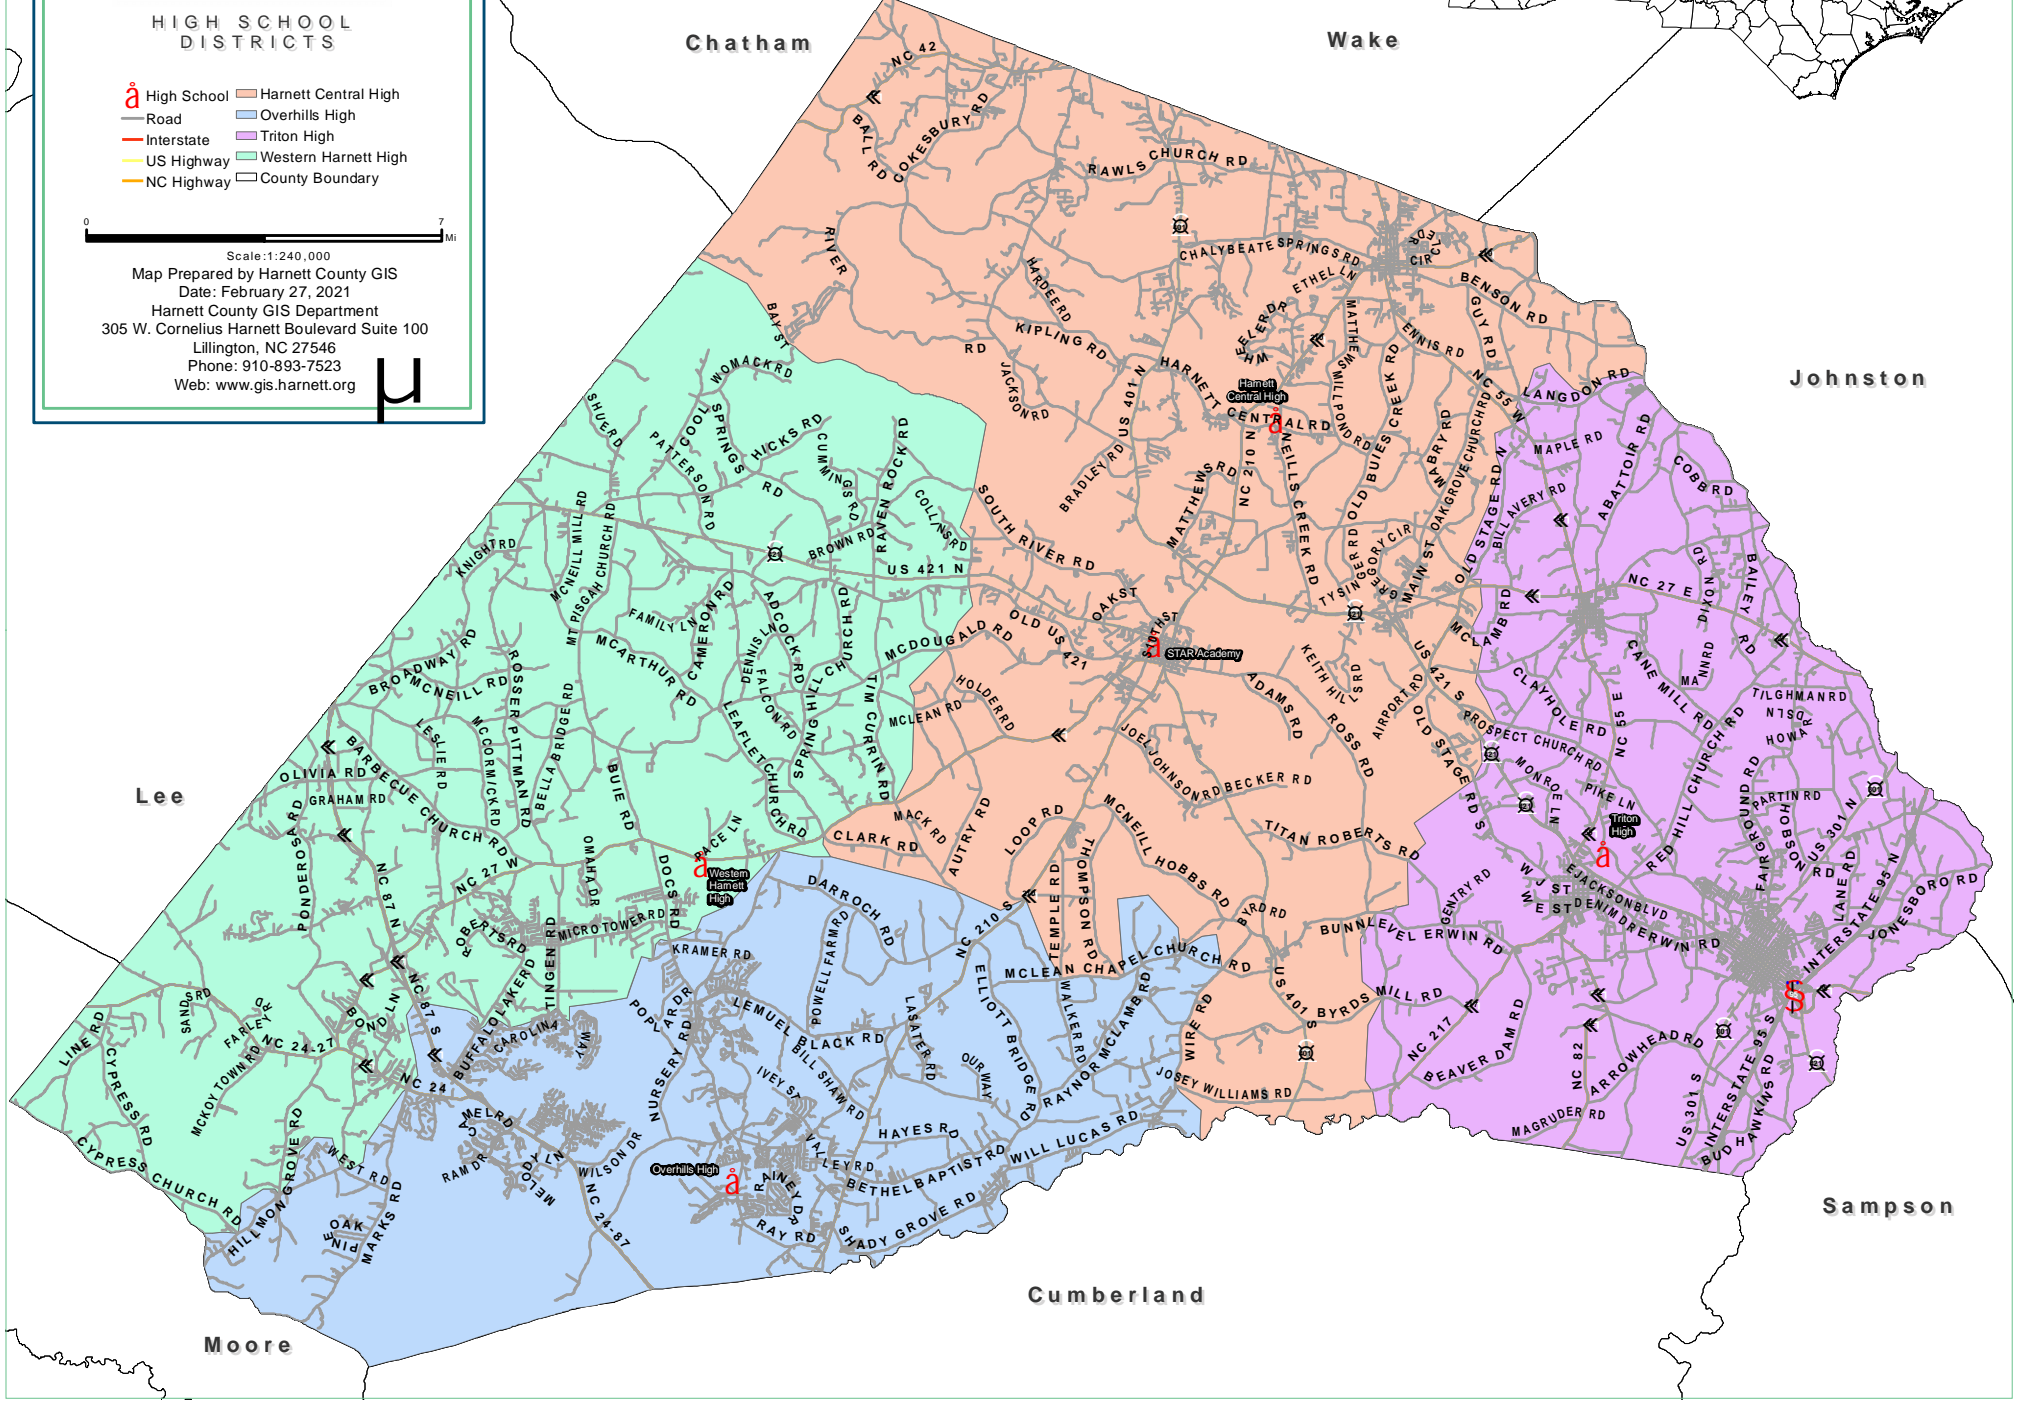

# HIGH SCHOOL DISTRICTS

- a High School
- Road
- Interstate
- US Highway
- NC Highway
- Harnett Central High
- Overhills High
- Triton High
- Western Harnett High
- County Boundary

Scale: 1:240,000

Map Prepared by Harnett County GIS  
 Date: February 27, 2021  
 Harnett County GIS Department  
 305 W. Cornelius Harnett Boulevard Suite 100  
 Lillington, NC 27546  
 Phone: 910-893-7523  
 Web: [www.gis.harnett.org](http://www.gis.harnett.org)

Chatham

Wake

Johnston

Lee

Sampson

Cumberland

Moore