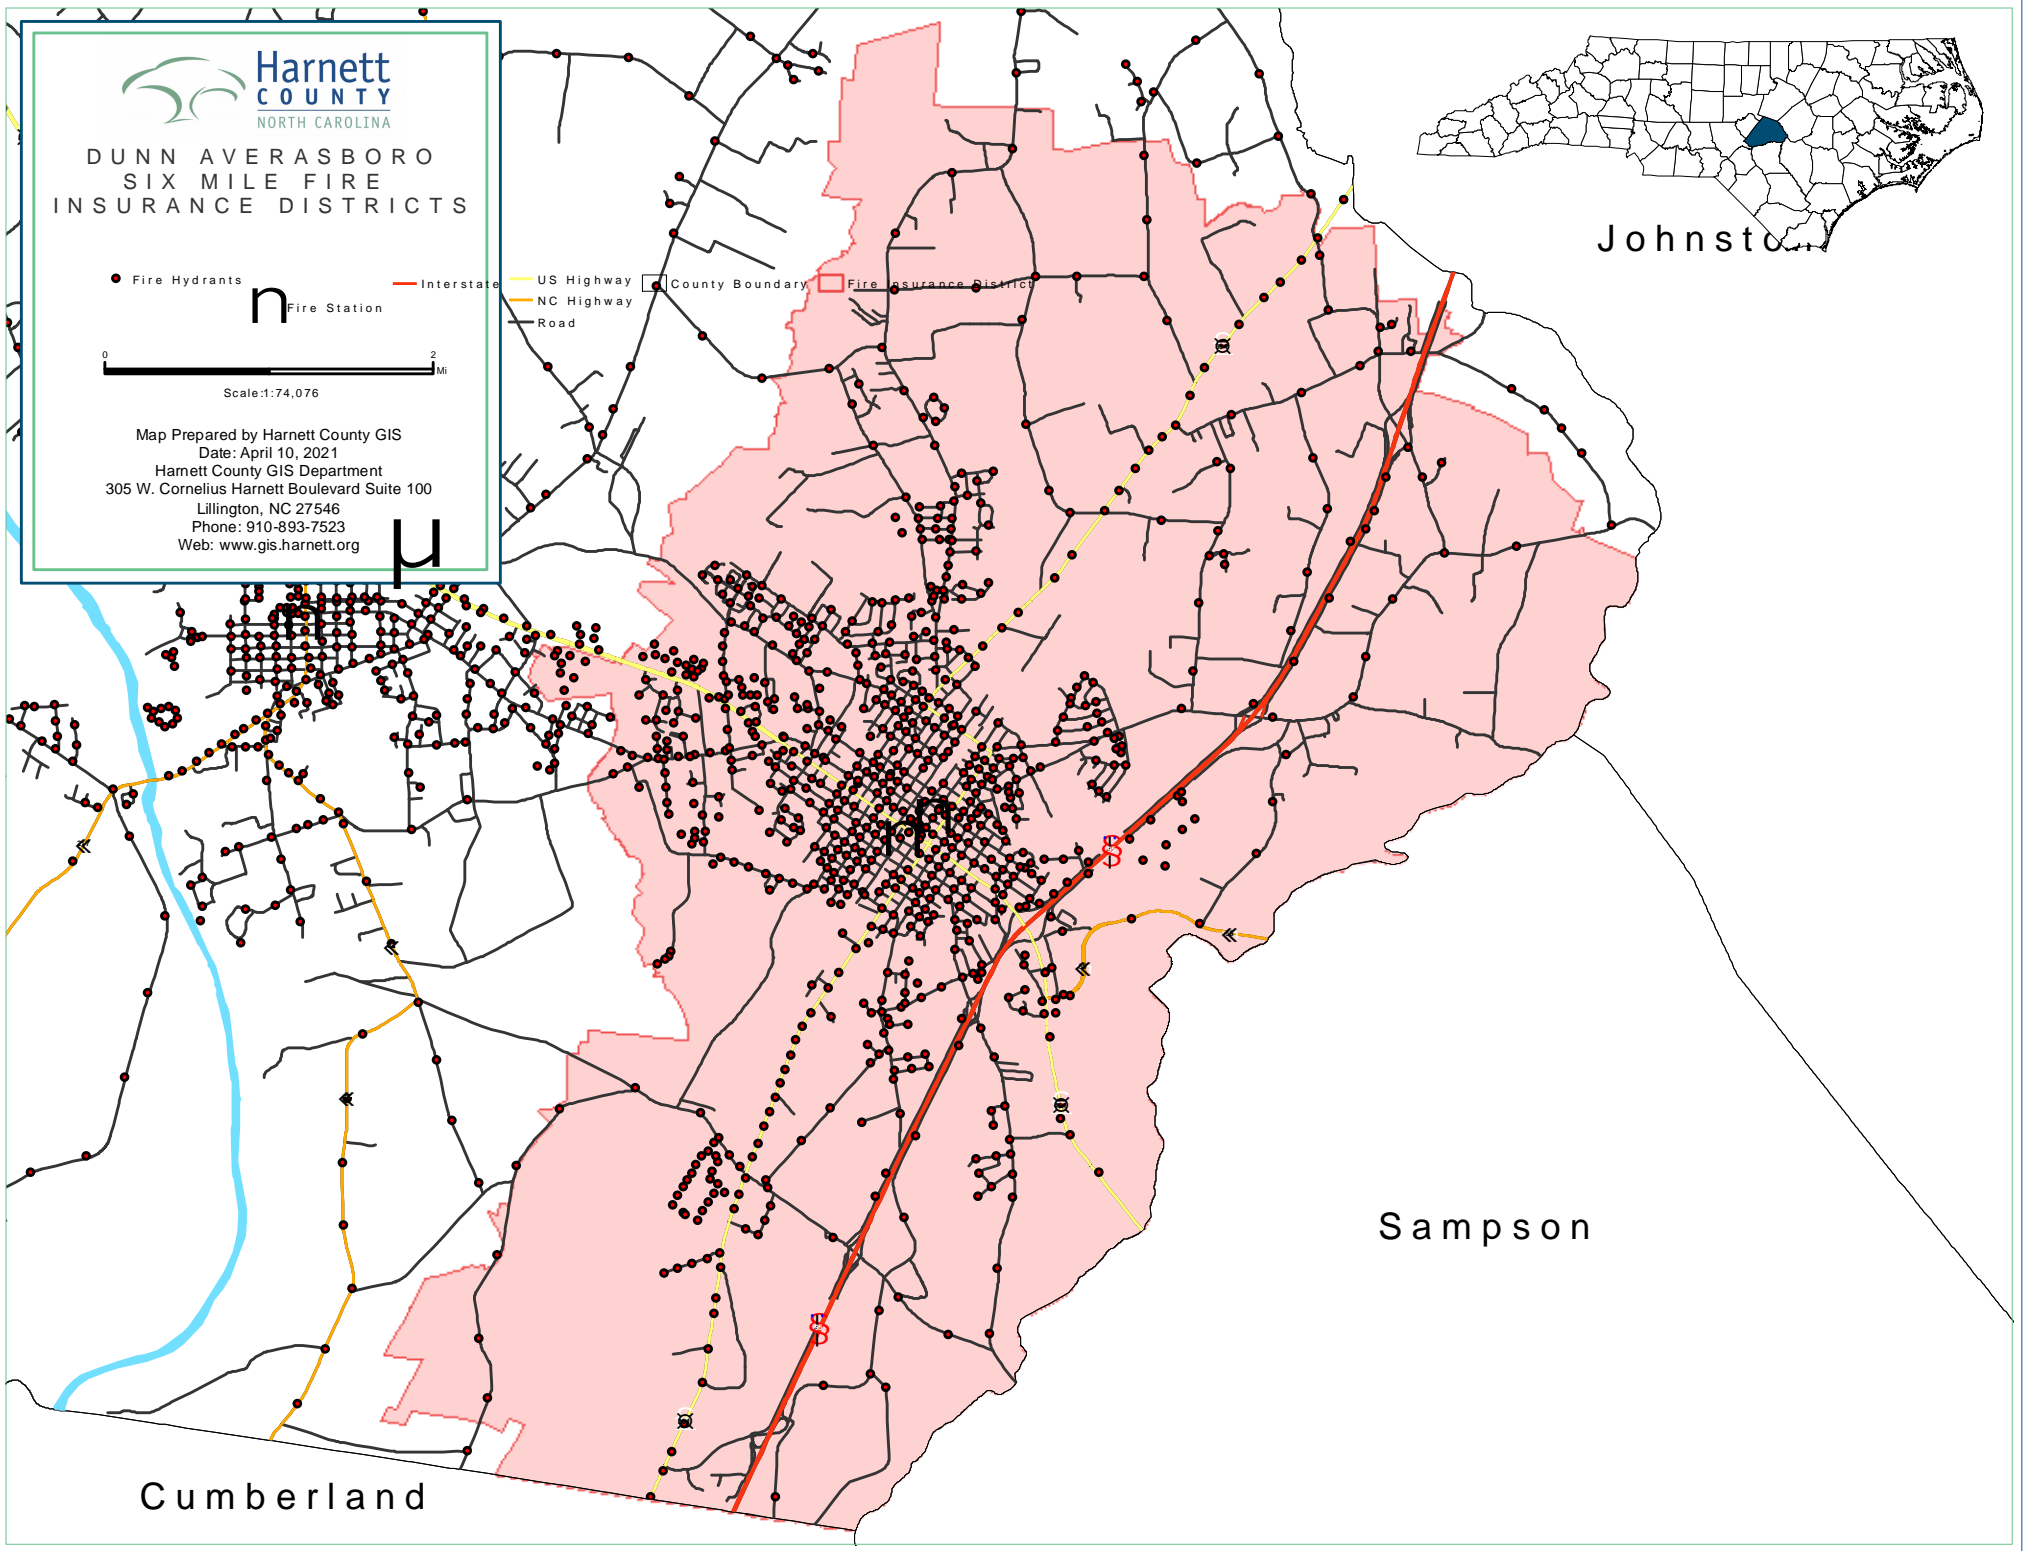

**Harnett**  
COUNTY  
NORTH CAROLINA

**DUNN AVERASBORO  
SIX MILE FIRE  
INSURANCE DISTRICTS**

- Fire Hydrants
- Fire Station
- Interstate
- US Highway
- NC Highway
- Road
- County Boundary
- Fire Insurance District

Map Prepared by Harnett County GIS  
 Date: April 10, 2021  
 Harnett County GIS Department  
 305 W. Cornelius Harnett Boulevard Suite 100  
 Lillington, NC 27546  
 Phone: 910-893-7523  
 Web: [www.gis.harnett.org](http://www.gis.harnett.org)