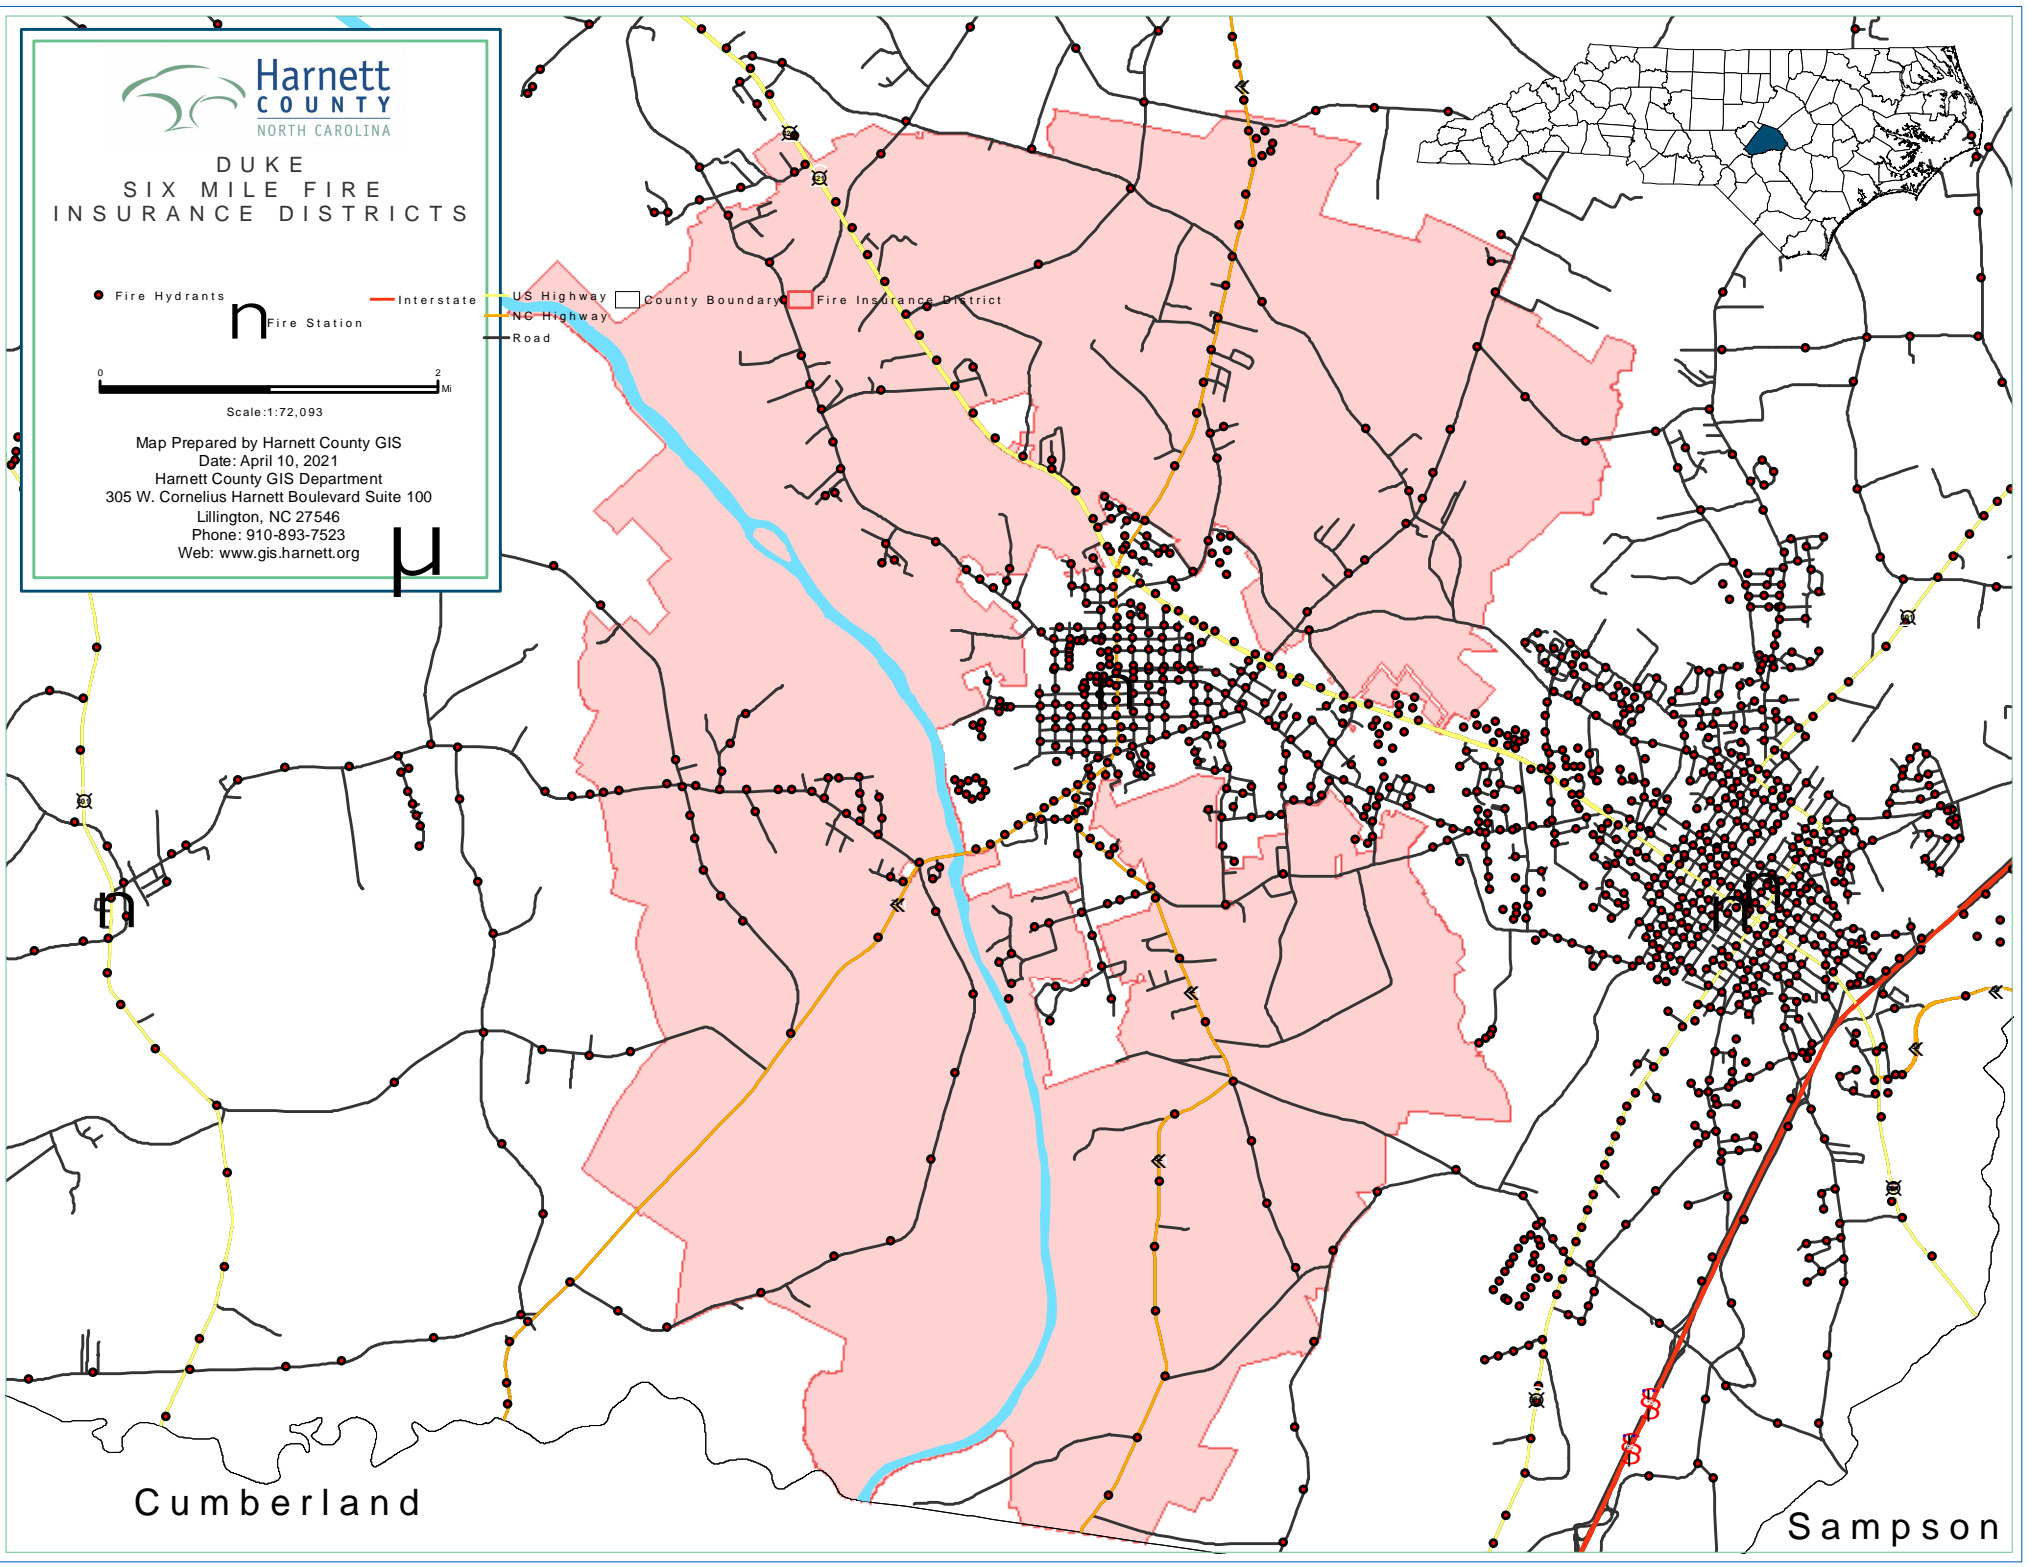

# HARNETT COUNTY NORTH CAROLINA

## DUKE SIX MILE FIRE INSURANCE DISTRICTS

- Fire Hydrants
- Fire Station
- Interstate
- US Highway
- NC Highway
- Road
- County Boundary
- Fire Insurance District

Scale: 1:72,093

Map Prepared by Harnett County GIS  
Date: April 10, 2021  
Harnett County GIS Department  
305 W. Cornelius Harnett Boulevard Suite 100  
Lillington, NC 27546  
Phone: 910-893-7523  
Web: [www.gis.harnett.org](http://www.gis.harnett.org)