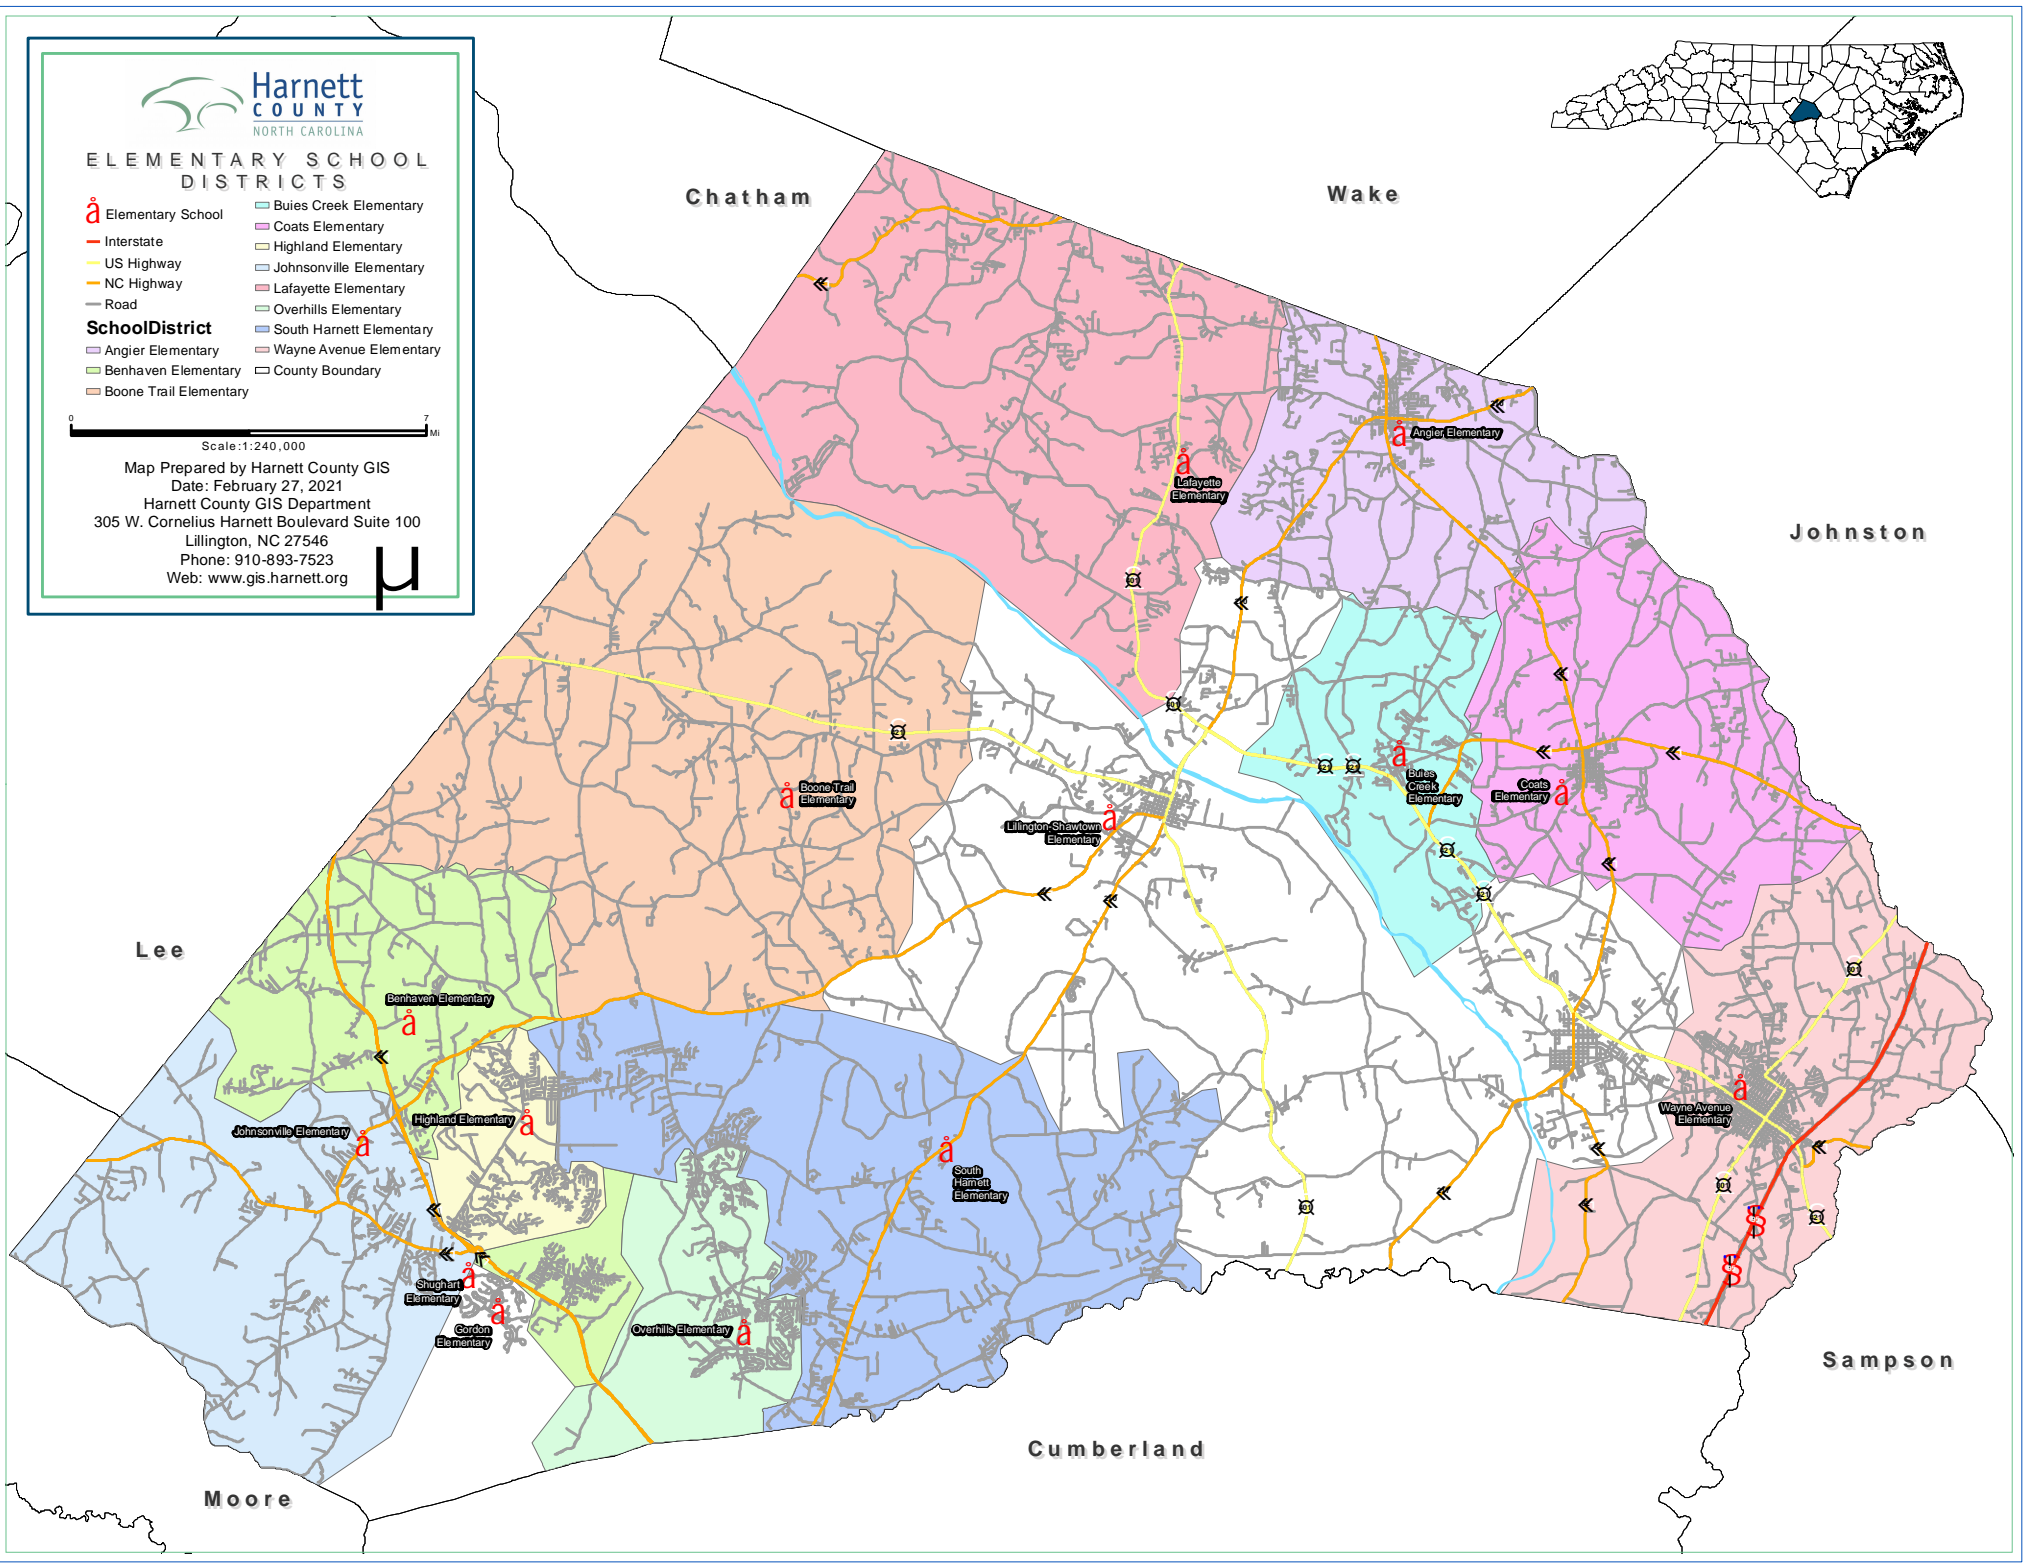

ELEMENTARY SCHOOL DISTRICTS

- Ⓐ Elementary School
- Interstate
- US Highway
- NC Highway
- Road
- SchoolDistrict**
- Angier Elementary
- Benhaven Elementary
- Boone Trail Elementary
- Buies Creek Elementary
- Coats Elementary
- Highland Elementary
- Johnsonville Elementary
- Lafayette Elementary
- Overhills Elementary
- South Harnett Elementary
- Wayne Avenue Elementary
- County Boundary

Map Prepared by Harnett County GIS
 Date: February 27, 2021
 Harnett County GIS Department
 305 W. Cornelius Harnett Boulevard Suite 100
 Lillington, NC 27546
 Phone: 910-893-7523
 Web: www.gis.harnett.org

Chatham

Wake

Johnston

Lee

Sampson

Cumberland

Moore