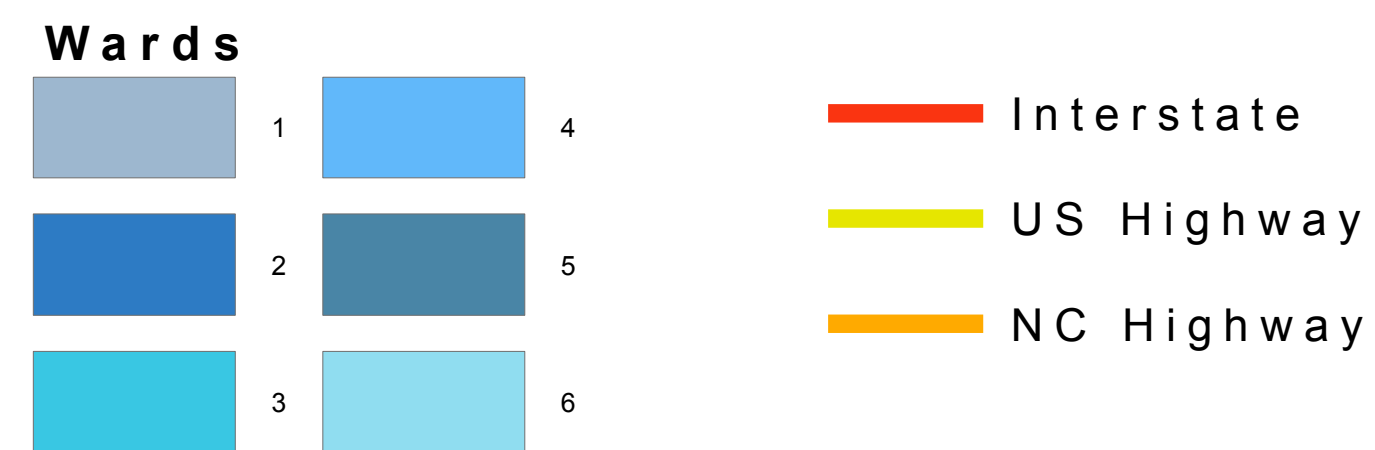

Dunn Wards

Ward 1

1 inch = 227 feet

Map Prepared by Harnett County GIS
Date: April 10, 2021
Harnett County GIS Department
305 W. Cornelius Harnett Boulevard Suite 100
Lillington, NC 27546
Phone: 910-893-7523
Email: gis@harnett.org
Web: www.gis.harnett.org