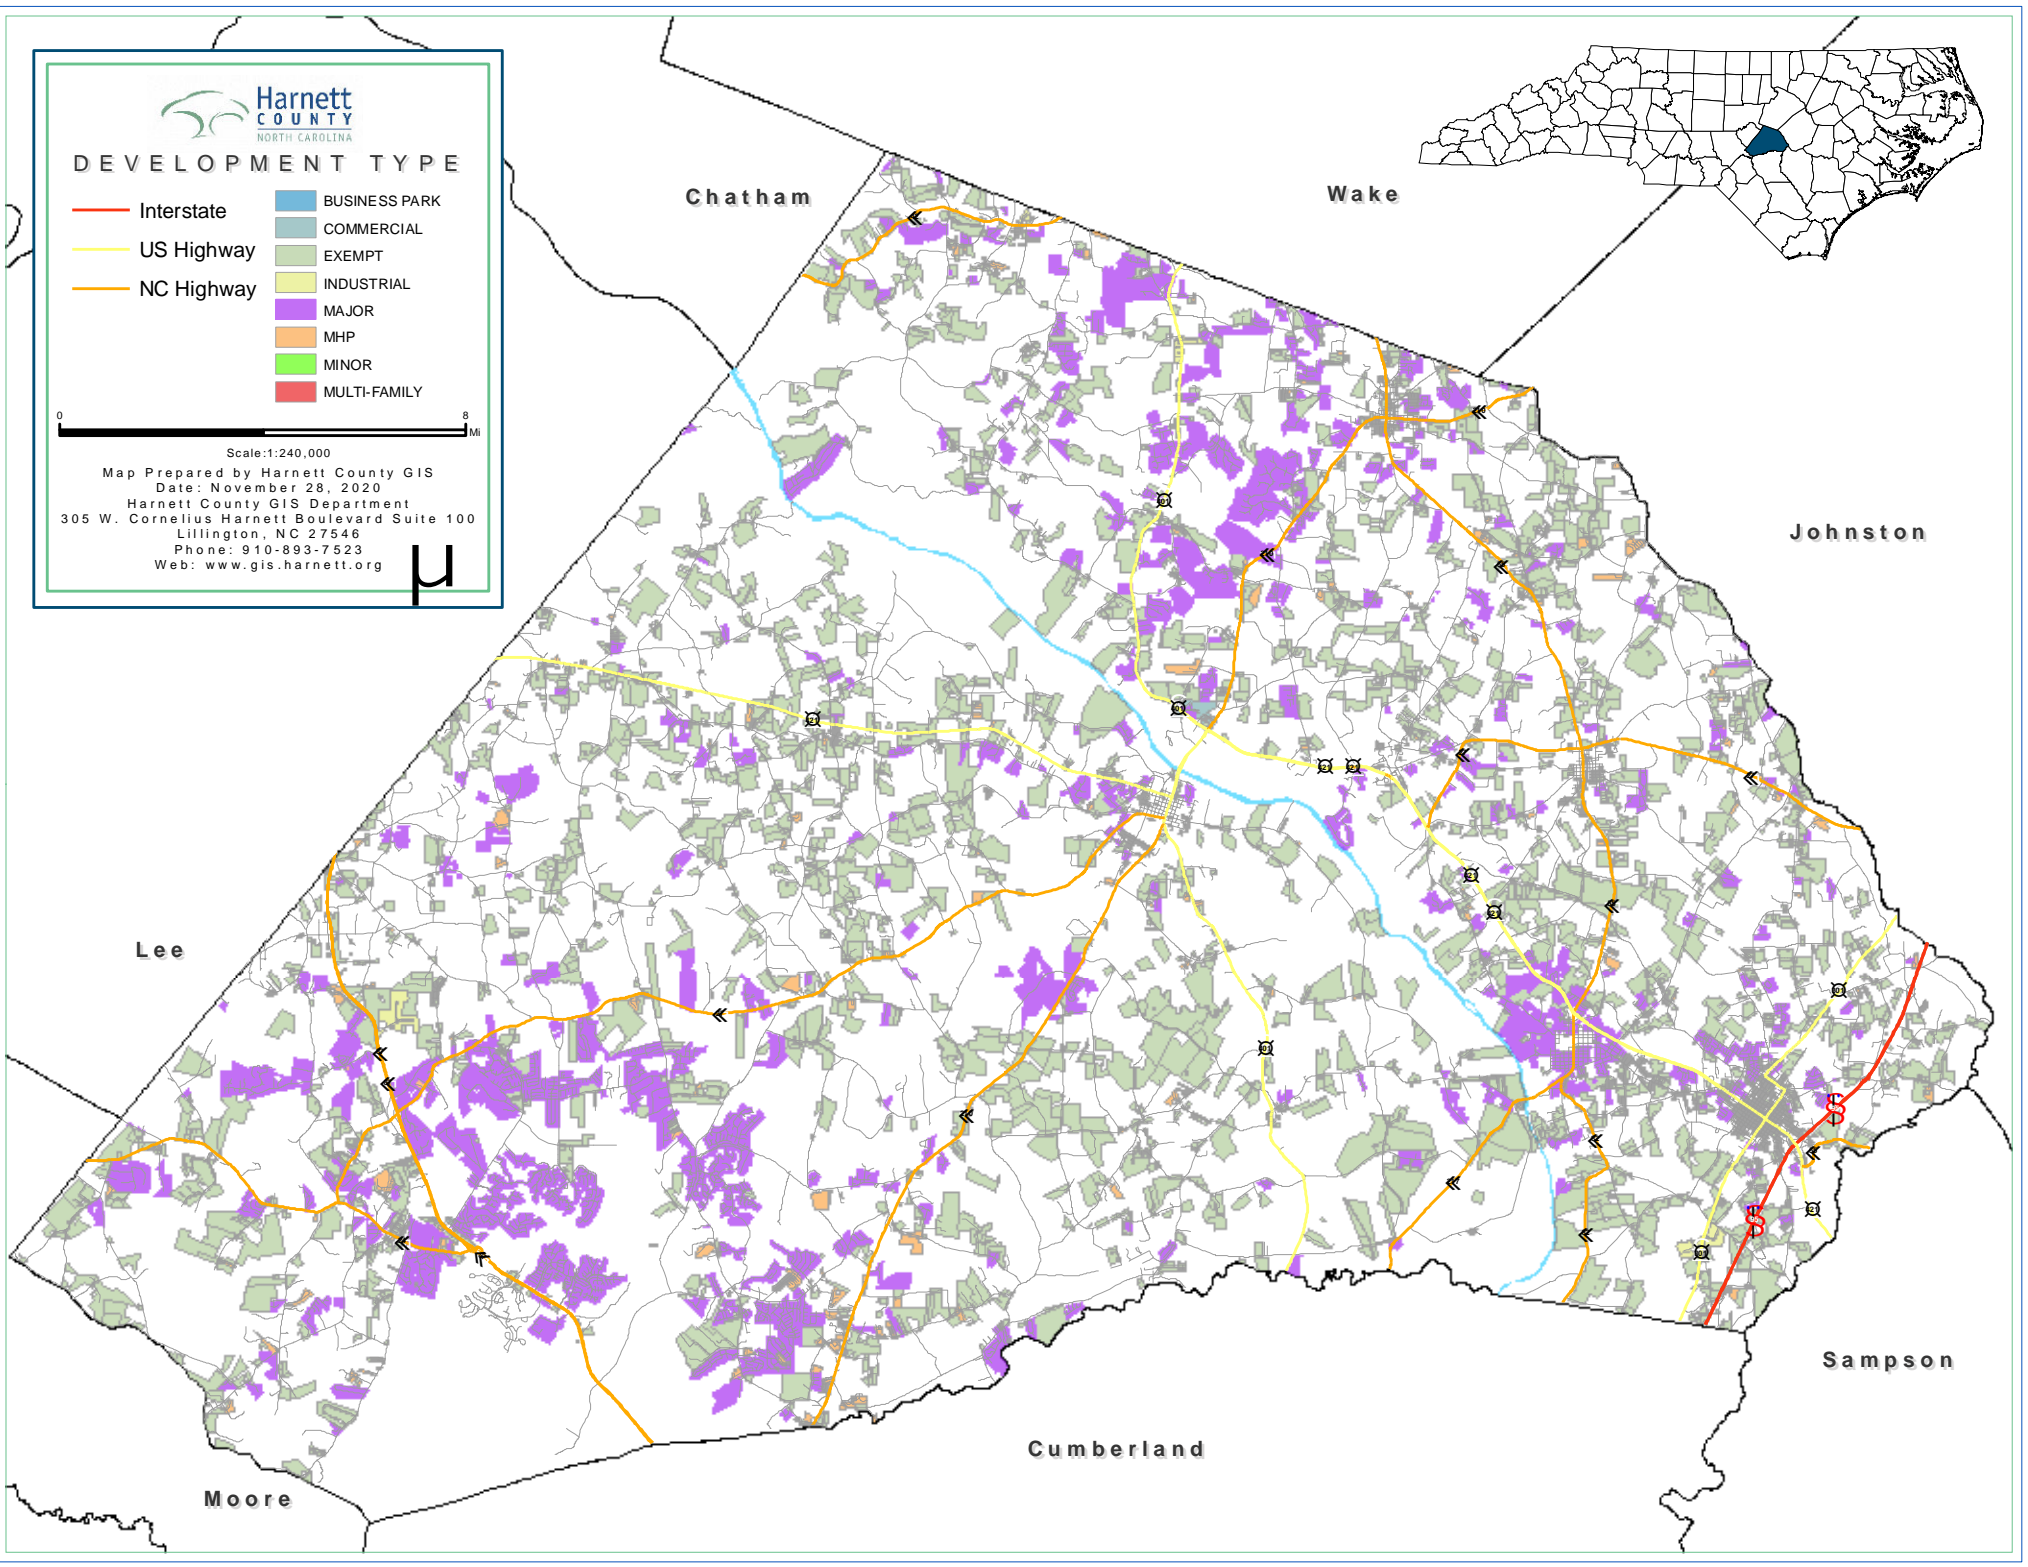

**Harnett**  
COUNTY  
NORTH CAROLINA

**DEVELOPMENT TYPE**

- Interstate
- US Highway
- NC Highway
- BUSINESS PARK
- COMMERCIAL
- EXEMPT
- INDUSTRIAL
- MAJOR
- MHP
- MINOR
- MULTI-FAMILY

Scale: 1:240,000

Map Prepared by Harnett County GIS  
 Date: November 28, 2020  
 Harnett County GIS Department  
 305 W. Cornelius Harnett Boulevard Suite 100  
 Lillington, NC 27546  
 Phone: 910-893-7523  
 Web: www.gis.harnett.org

Chatham

Wake

Johnston

Lee

Sampson

Cumberland

Moore