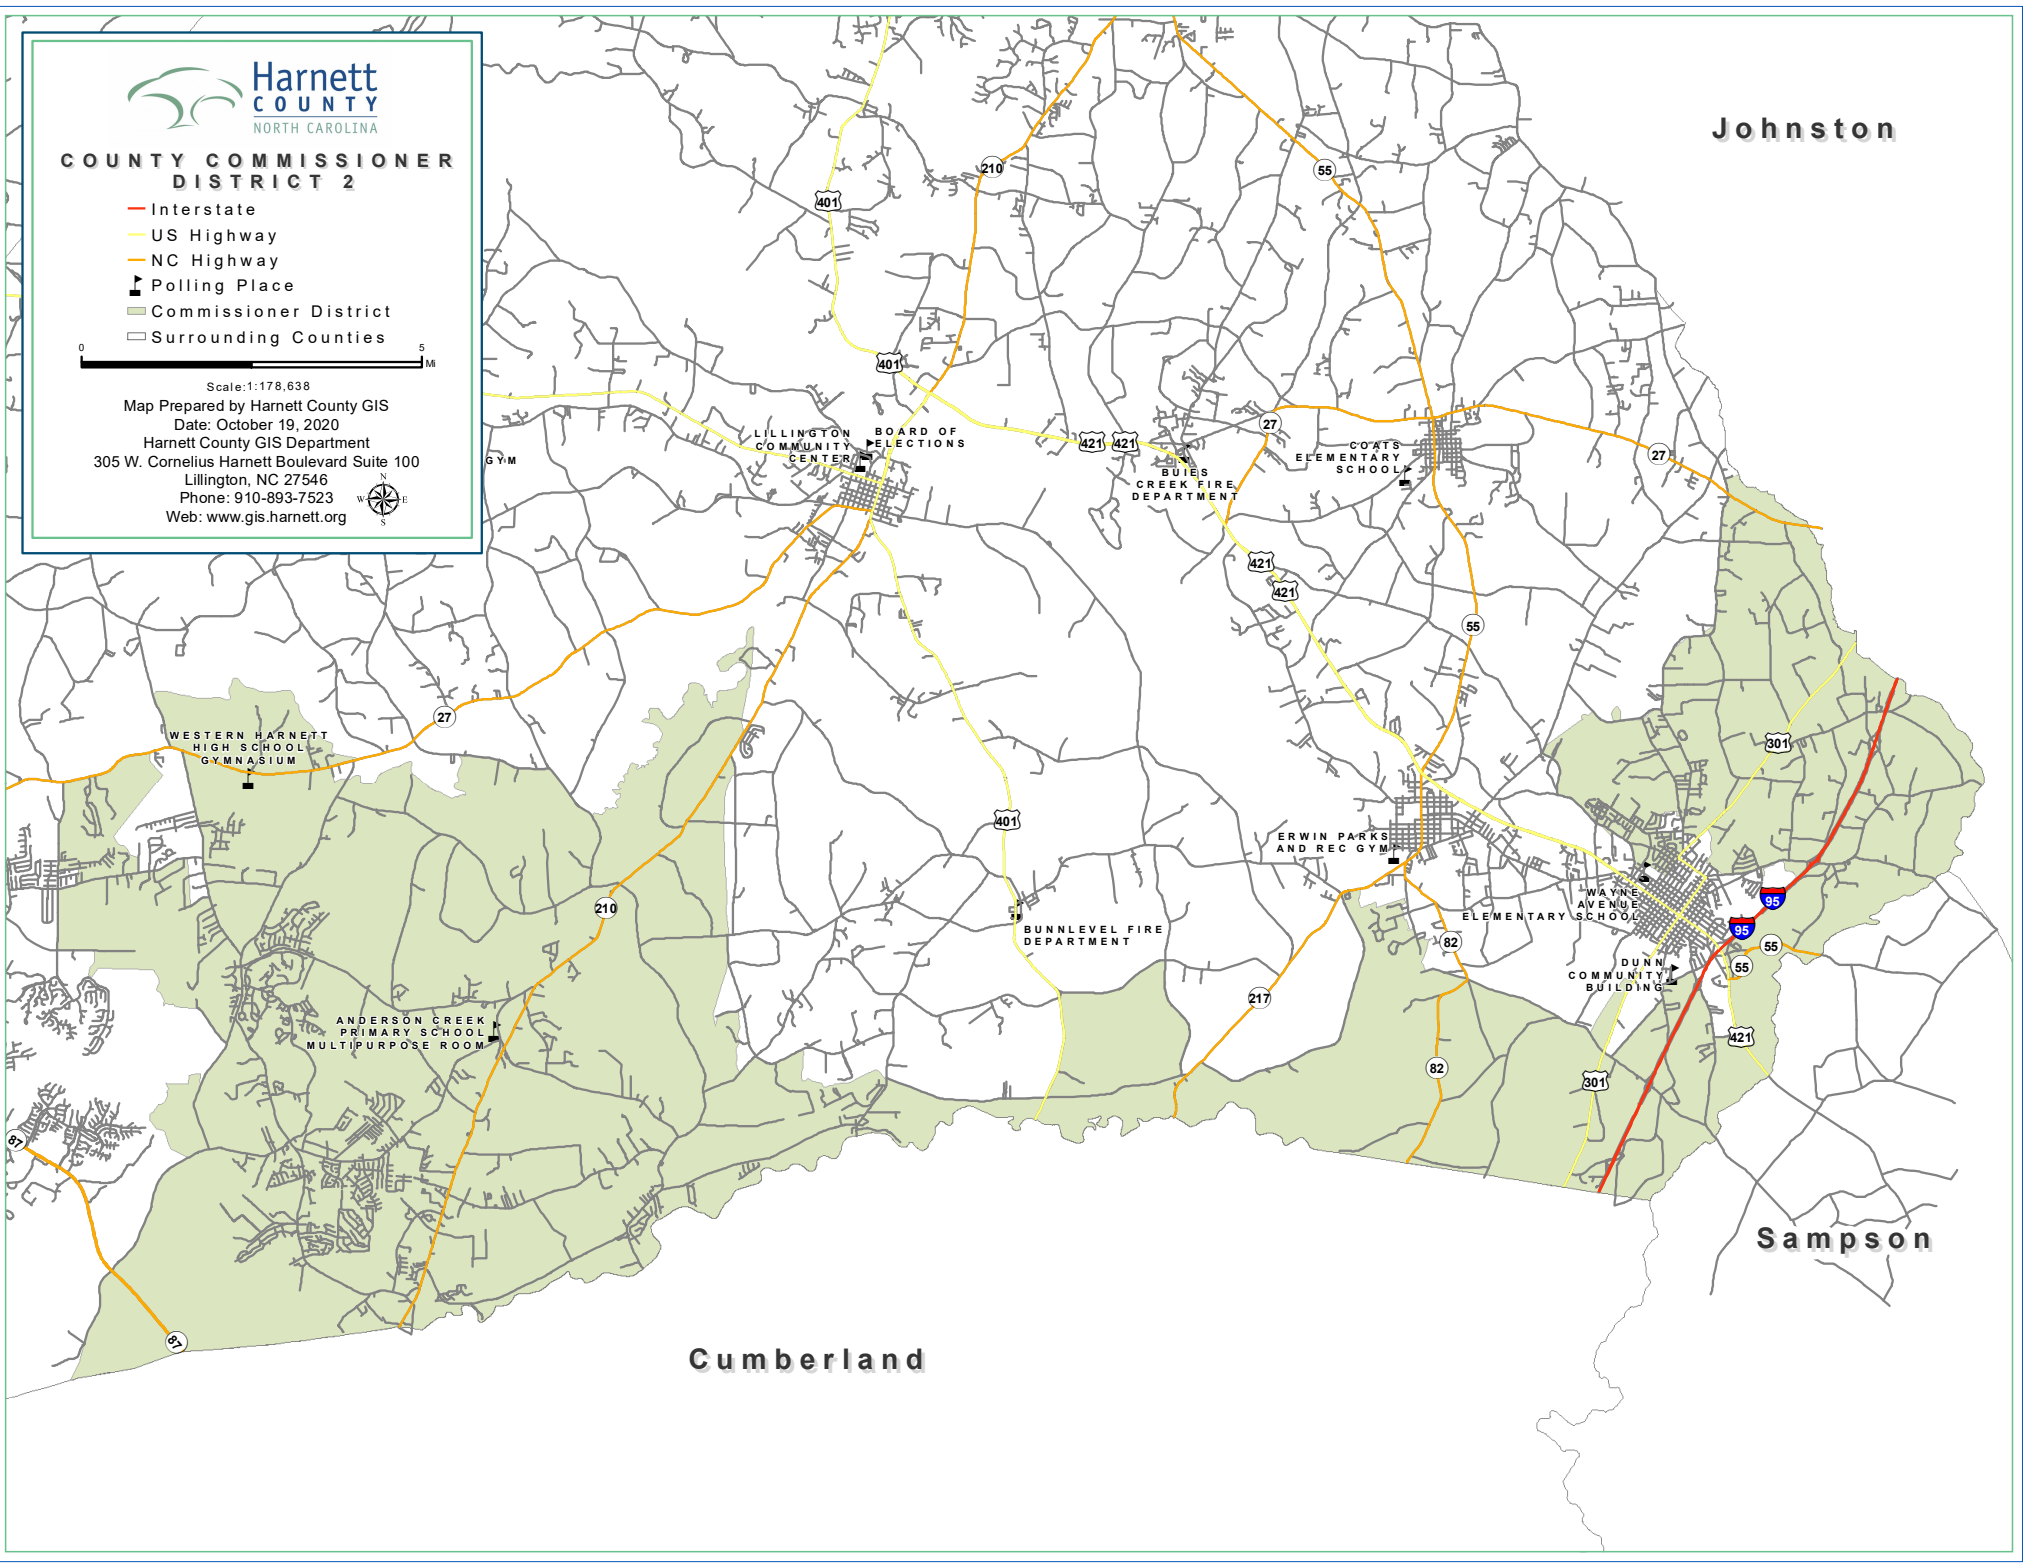

Harnett
COUNTY
NORTH CAROLINA

COUNTY COMMISSIONER DISTRICT 2

- Interstate
- US Highway
- NC Highway
- Polling Place
- Commissioner District
- Surrounding Counties

Scale: 1:178,638

Map Prepared by Harnett County GIS
 Date: October 19, 2020
 Harnett County GIS Department
 305 W. Cornelius Harnett Boulevard Suite 100
 Lillington, NC 27546
 Phone: 910-893-7523
 Web: www.gis.harnett.org

Johnston

Sampson

Cumberland