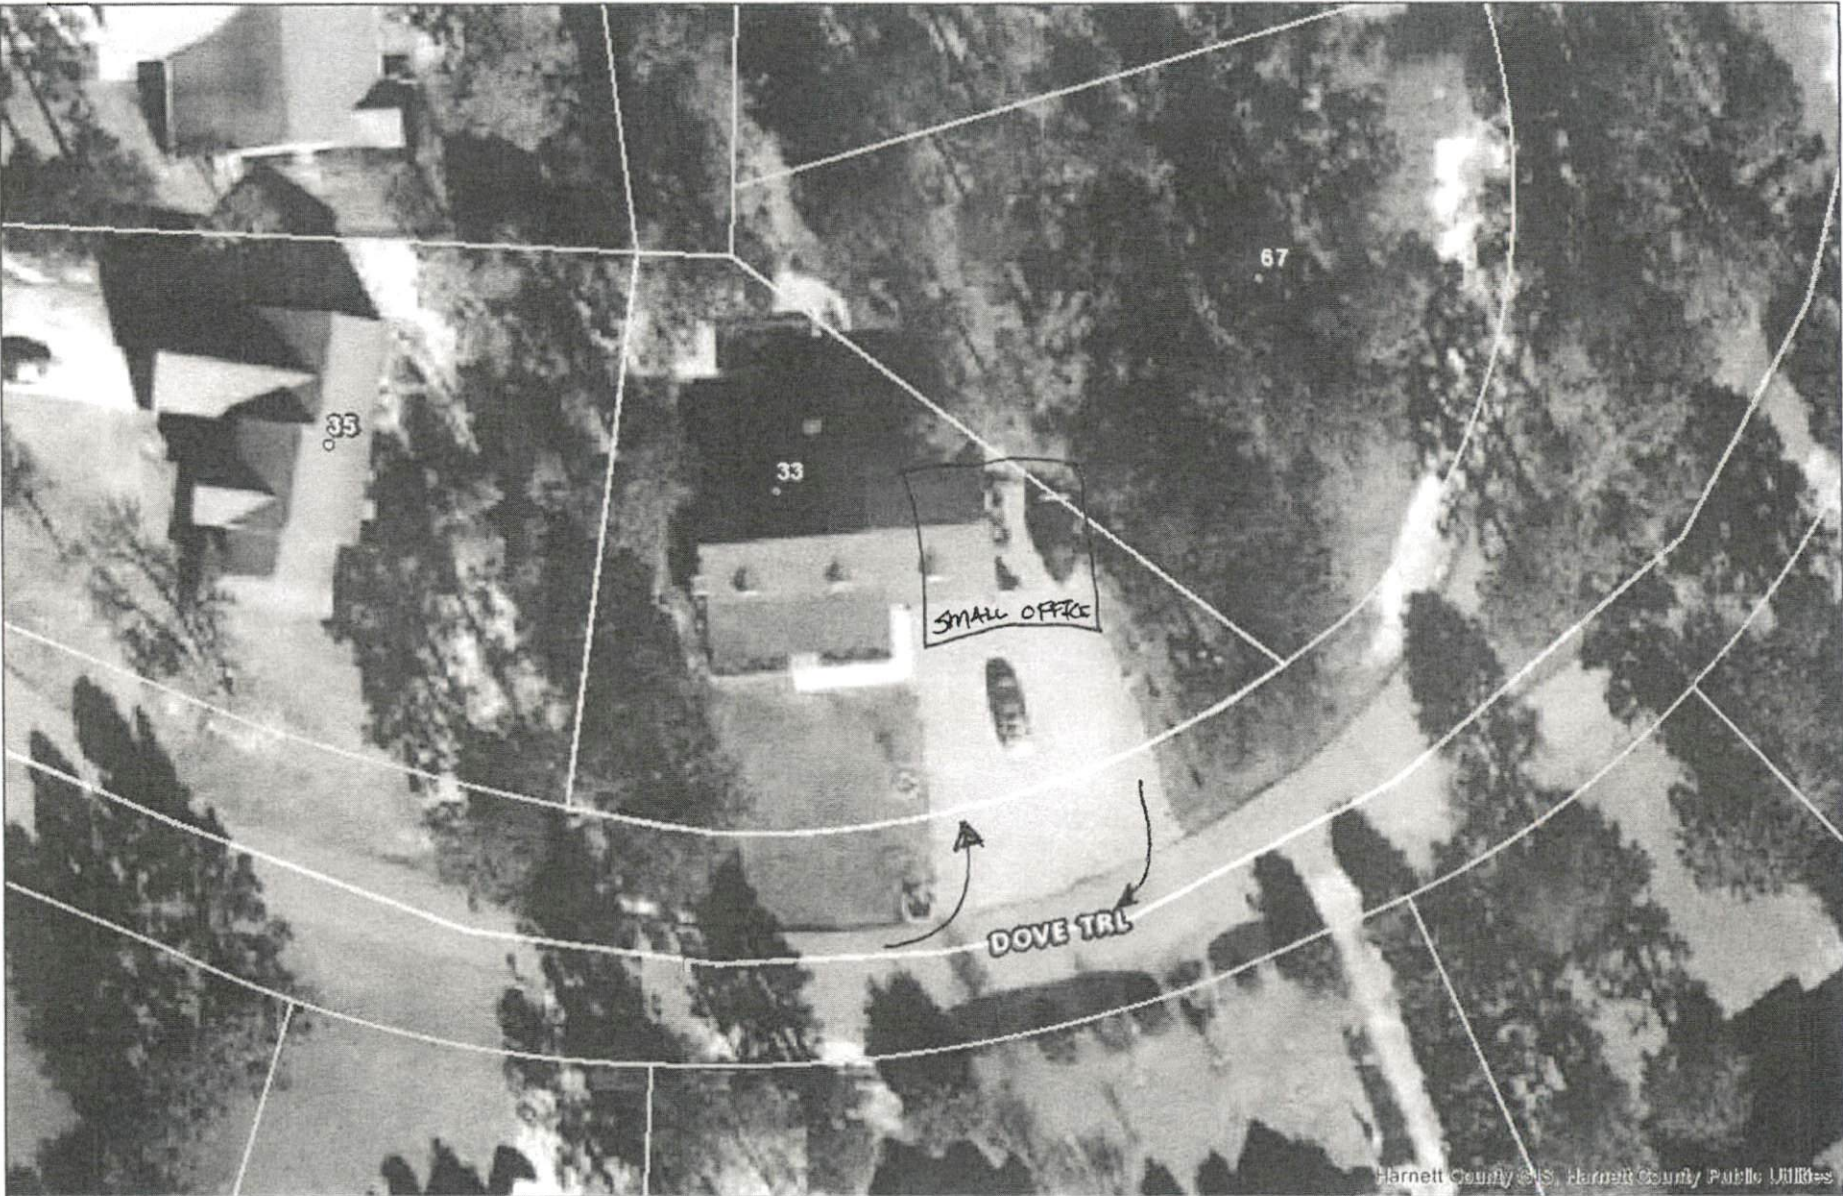

Harnett GIS

NOT FOR LEGAL USE .

Harnett County GIS, Harnett County Public Utilities

GIS/E-911 Addressing
May 23, 2022

- Surrounding County Boundaries
- City Limits
- Address Numbers
- Airport

- **Major Roads**
- Interstate
- NC
- US
- Roads

- **Mile_Markers**
- Mile_Markers
- Railroad
- Parcels
- CapeFearRiver

*JAMES D HAMILTON
PER FOR SPECIAL USE
FOR GUNSMITHING*

*HOURS:
M-F 10:00am - 5:00pm*

1 inch = 47 feet