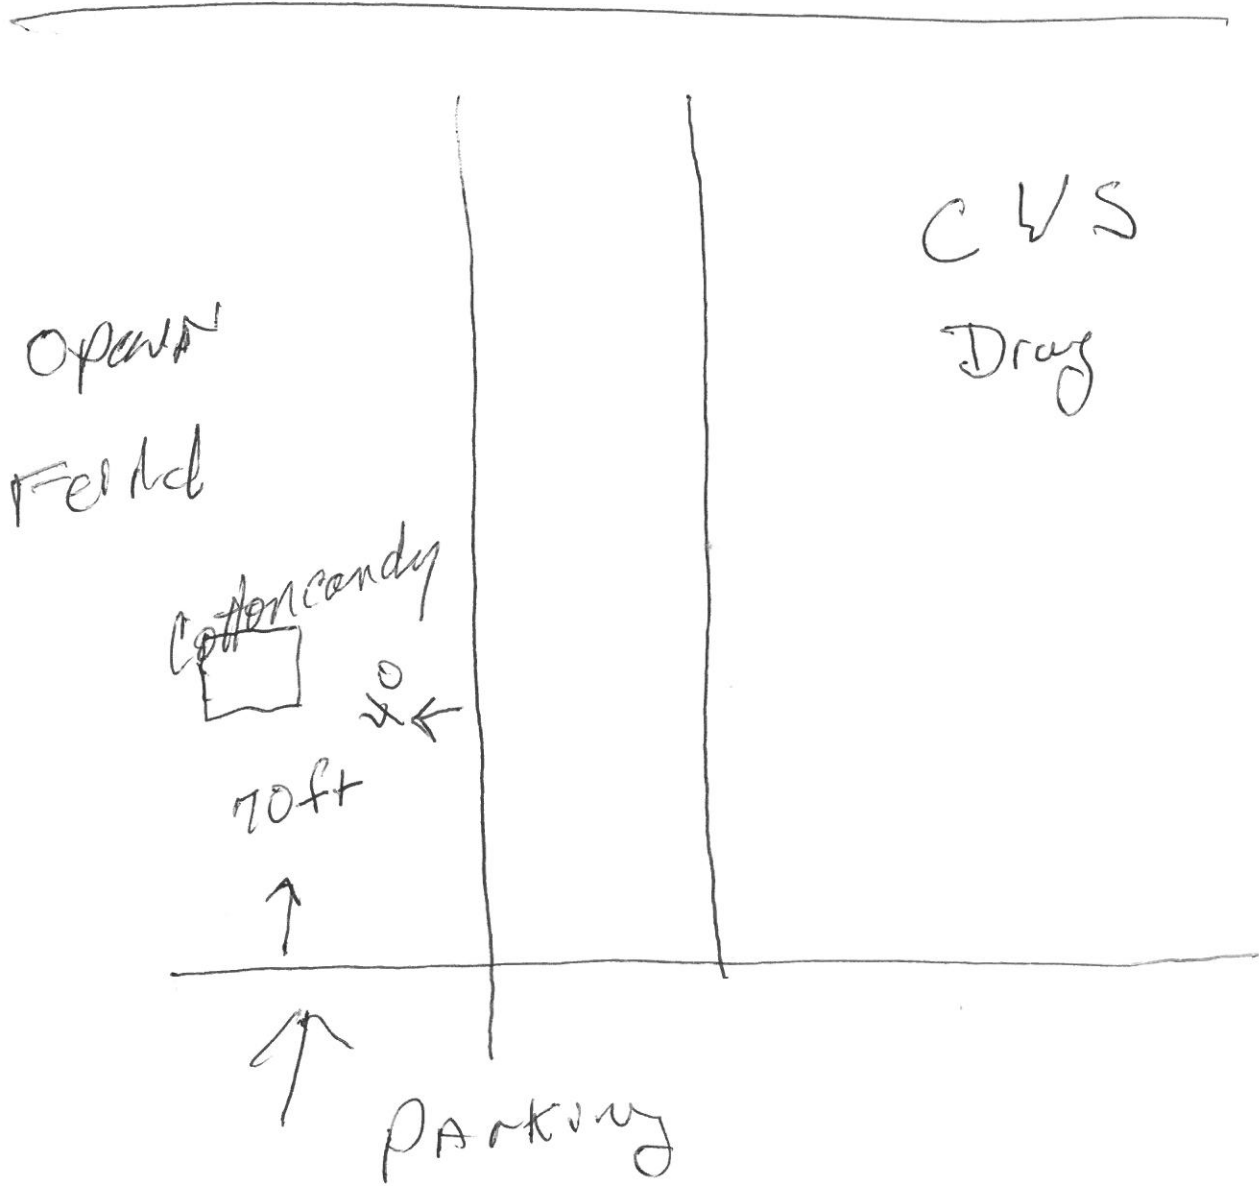

Concession trailer will be located 40' from the curb of Carletta Cagle Drive and 70' from the curb located next to the YMCA parking lot.

Parking will be provided via the spaces located in the YMCA parking lot.

Concession trailer and generator will be removed from the site at the end of business hours each day.

  
Applicant

Hwy 87

YMCA