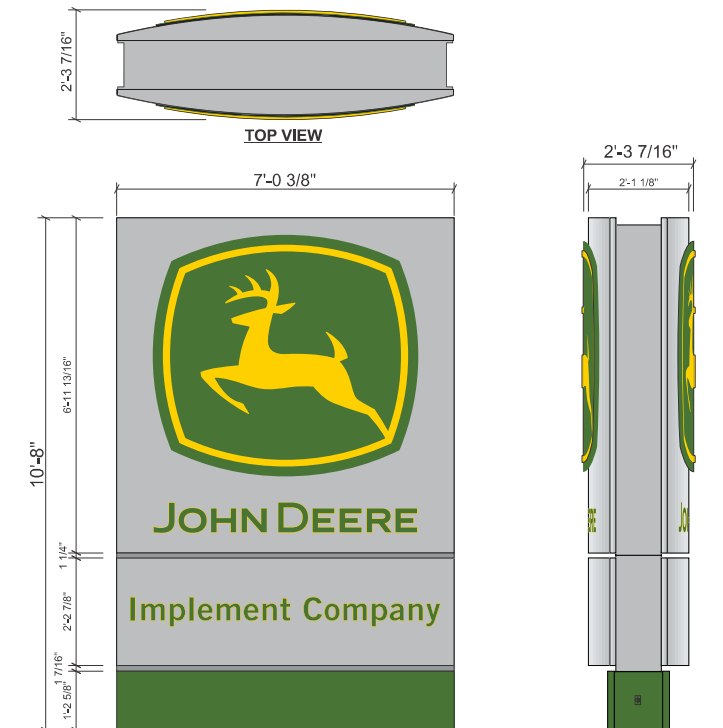

Ground Signs: Monoliths

Scale: 1/4"=1'

**10'8" High
Monolith**
75 Sq. Ft.

Monolith Sign

Also referred to as a monument sign - usually a lower freestanding sign with a solid cabinet down to ground level. Usually clad at its base so as not to expose the internal support structure.

Colors

- to match John Deere Green (PMS 364) ACM for Cladding
- 3M 3630-5849 Vinyl to match John Deere Green (PMS 364) for deer symbol
- to match Akzo Nobel Brushed Aluminum for sign faces and cabinets
- to match Yellow (PMS 109) for deer symbol and type
- Perforated Day/Night Green Vinyl (PMS 364) for type in illuminated sign panels

Specifications

Aluminum cabinet frame and faces painted Akzo Nobel Brushed Aluminum
Thermo-formed & embossed push-thru Logo
Precision routed out copy
4mm Green ACM