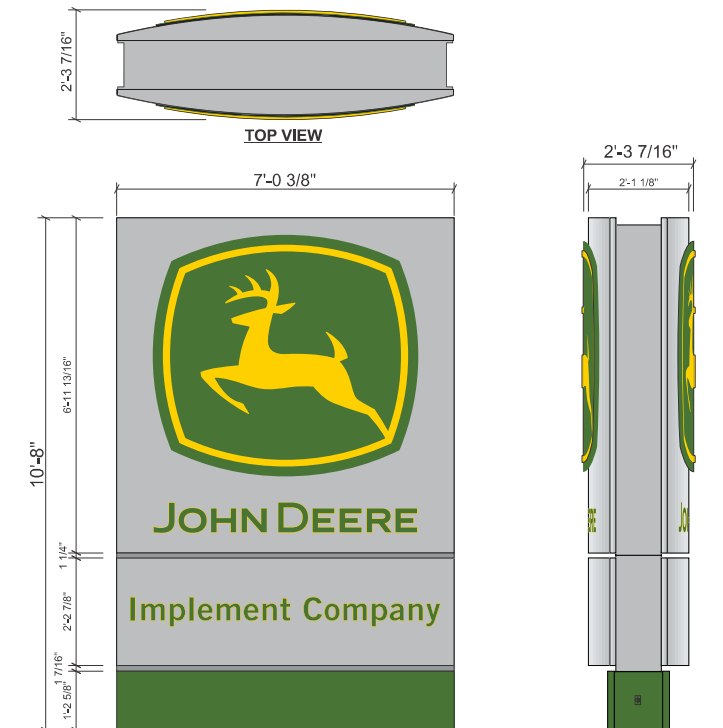

# Ground Signs: Monoliths

Scale: 1/4"=1'

**11' High Monolith**  
75 Sq. Ft.

## Monolith Sign

Also referred to as a monument sign - usually a lower freestanding sign with a solid cabinet down to ground level. Usually clad at its base so as not to expose the internal support structure.

### Colors

- to match John Deere Green (PMS 364) ACM for Cladding
- 3M 3630-5849 Vinyl to match John Deere Green (PMS 364) for deer symbol
- to match Akzo Nobel Brushed Aluminum for sign faces and cabinets
- to match Yellow (PMS 109) for deer symbol and type
- Perforated Day/Night Green Vinyl (PMS 364) for type in illuminated sign panels