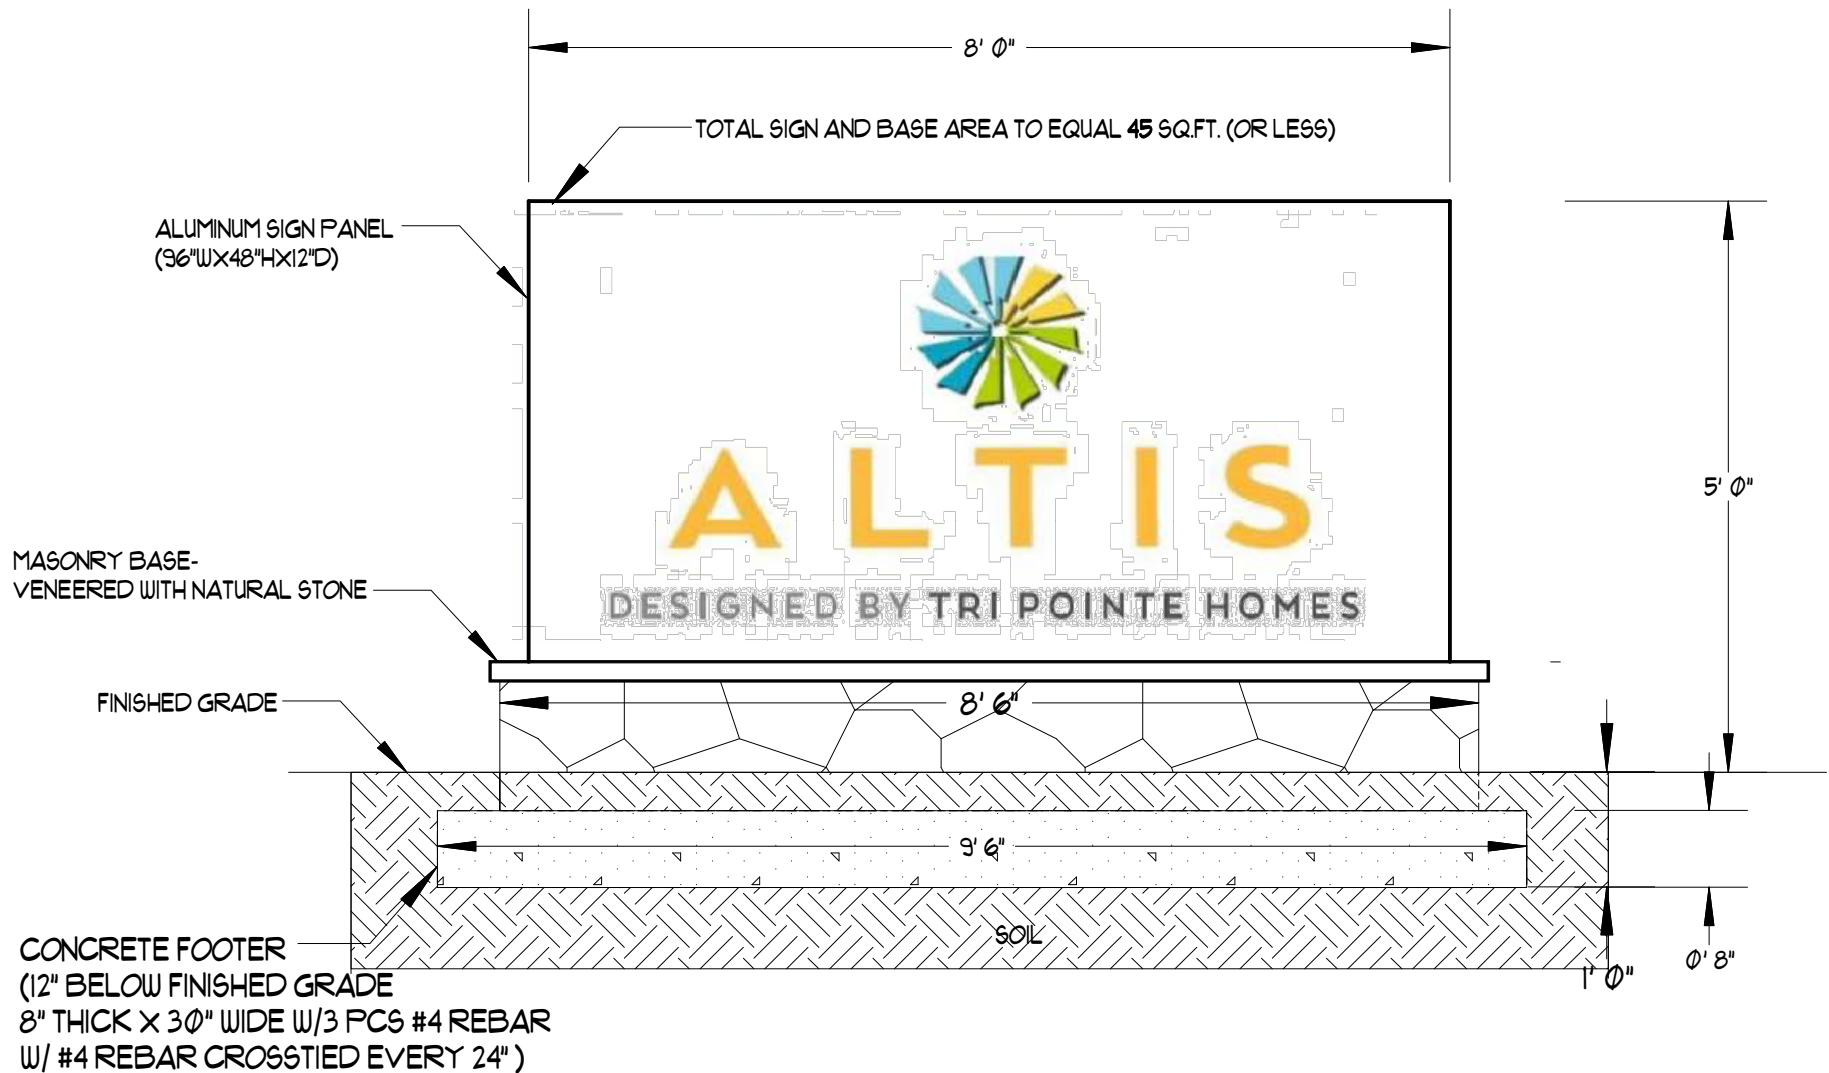

DETAIL FOR PIN - 0645-93-5727.000

Revision #:	Scale:	Landscape Plan:	Landscape Design by: AV
Date: 10/14/2024	1:20	Altis at Serenity Sign Detail	Seneca Landscapes Inc.