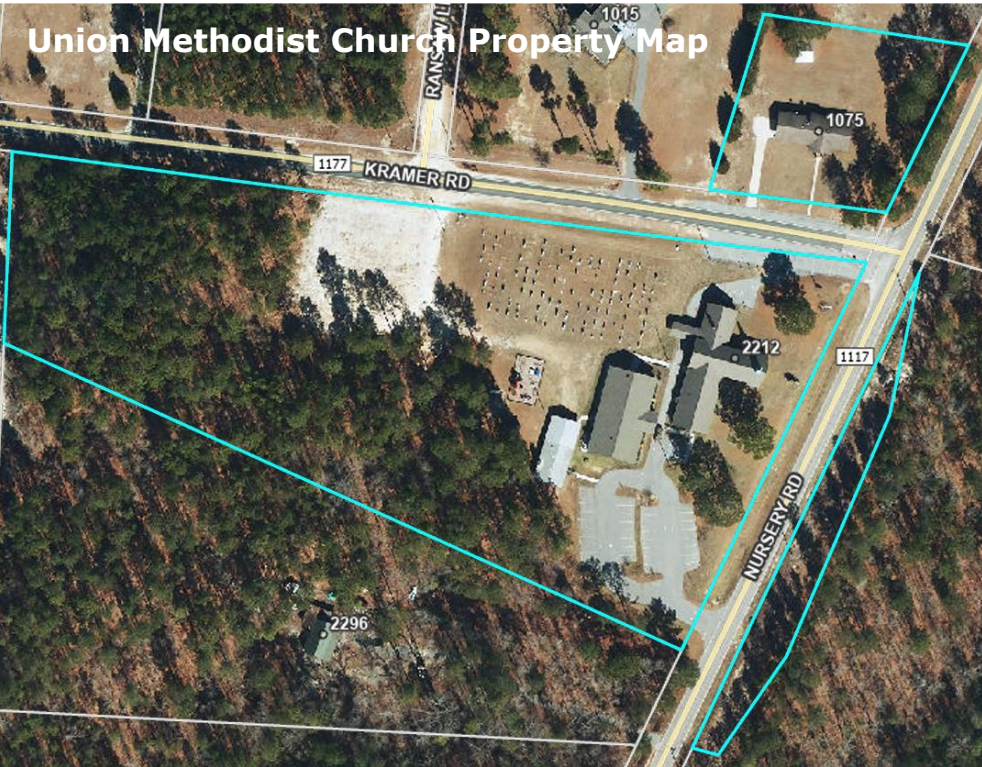

Union Methodist Church Property Map

Lighted static display within existing brick sign to be replaced by electronic message board.