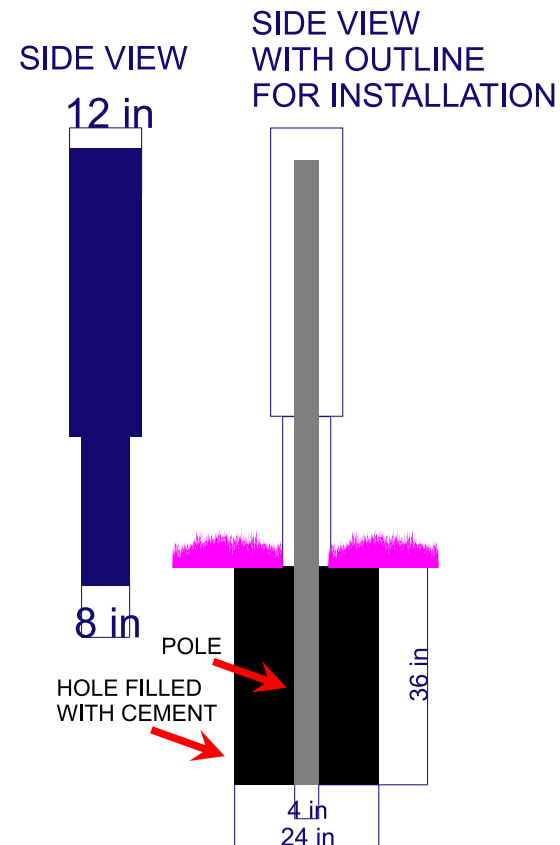

NON-ILLUMINATED MONUMENT PAINTED WITH VINYL PRINT

Replacing existing sign and using existing pole.

***paint color will be MP25133 (Steamboat Blue)
or MP11976 (Blue Bike)

Created By: Jessica Wright Date: 07-12-2024