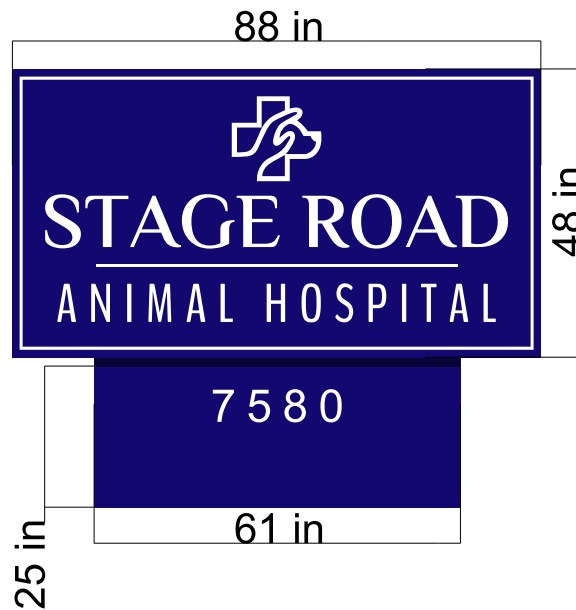

NON-ILLUMINATED MONUMENT PAINTED WITH VINYL PRINT

Replacing existing sign and using existing pole.

***paint color will be MP25133 (Steamboat Blue)
or MP11976 (Blue Bike)

Created By: Jessica Wright Date: 07-12-2024