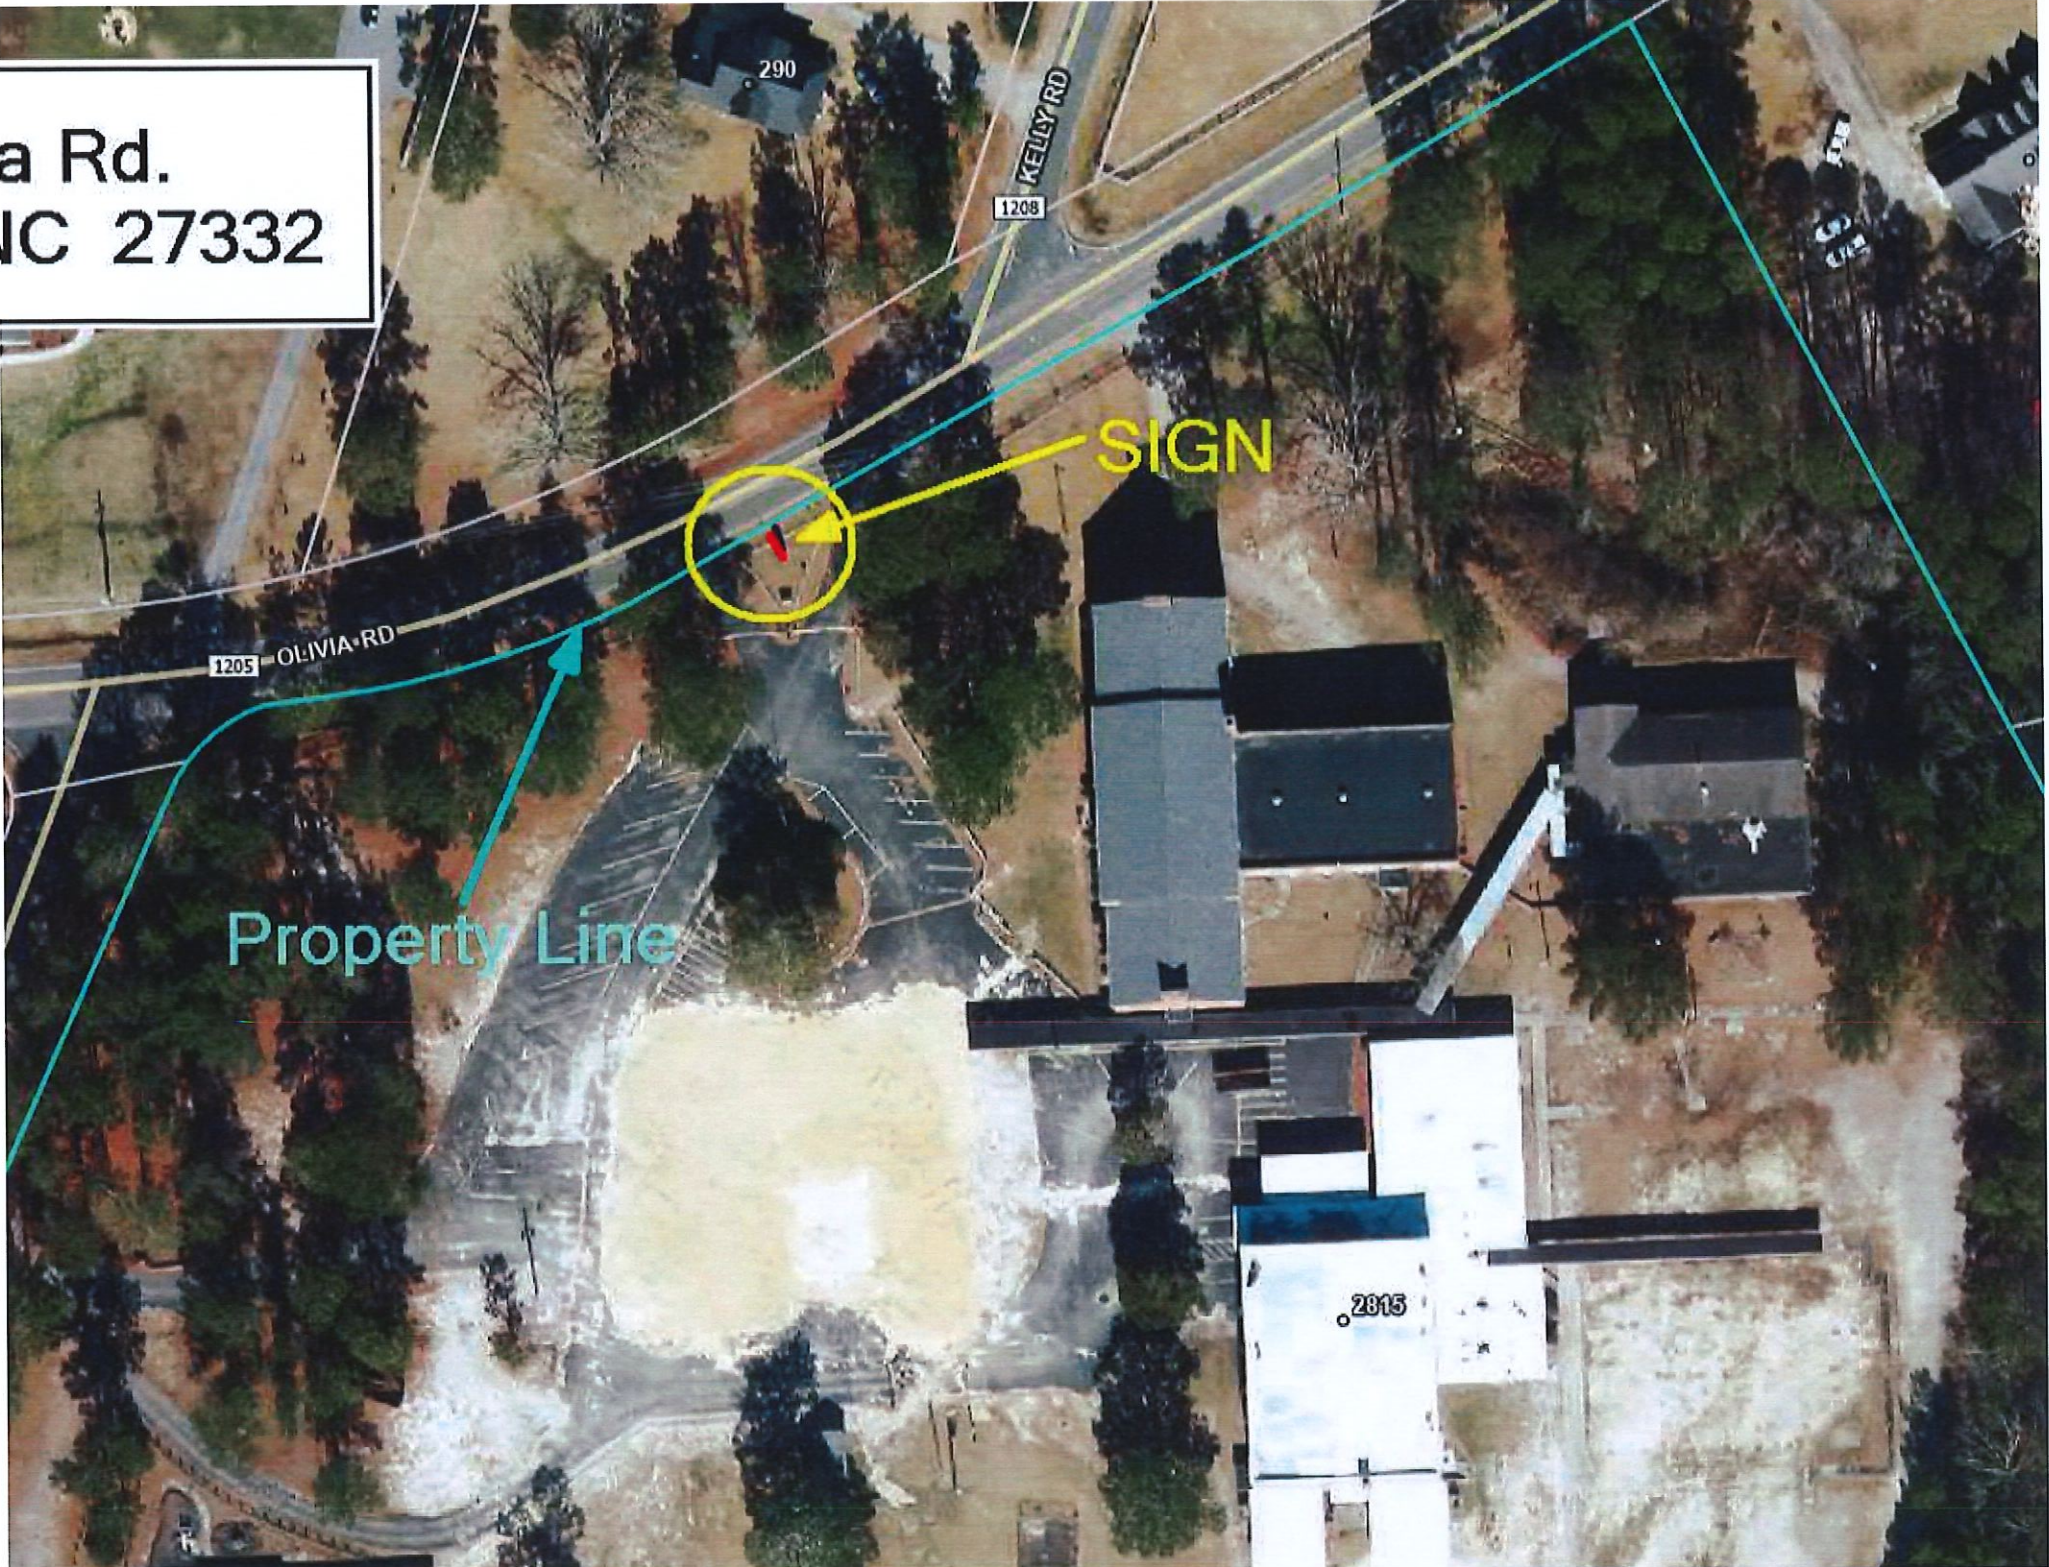

7 ft9 1/2 in

2 ft7 in

BENHAVEN
COMMUNITY CENTER
& LIBRARY

3 ft9 in

*EXISTING
RELOCATED
LED MESSAGE
CENTER*

1 ft8 in

8 ft0 in

a Rd.
IC 27332

SIGN

Property Line

1205 OLIVIA RD

1208

KELLY RD

290

2815