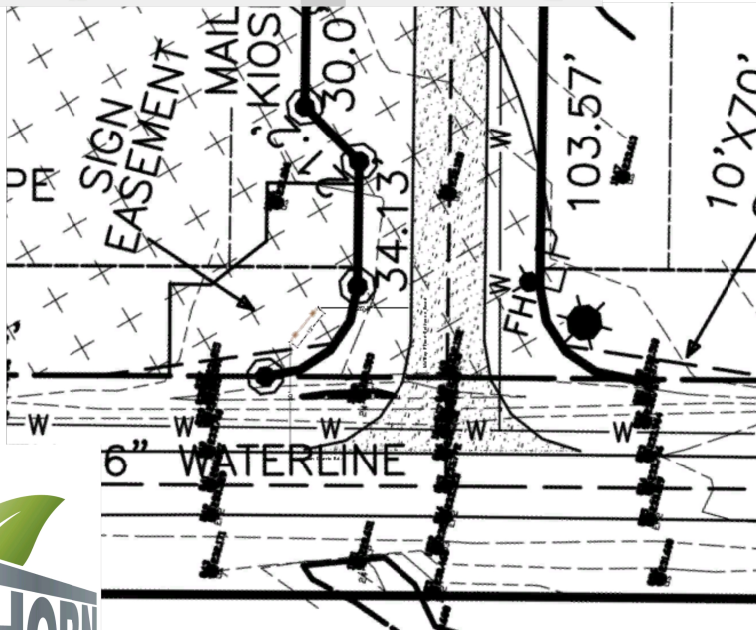

49.875 Sq. Ft.

# McKay Place

## ENTRY SIGN DIMENSIONS

Tim Currin Rd Lillington, NC 27546

Designer  
**Jaison VanHorn**

9/18/23  
 DATE  
 1/4" = 1'  
 SCALE