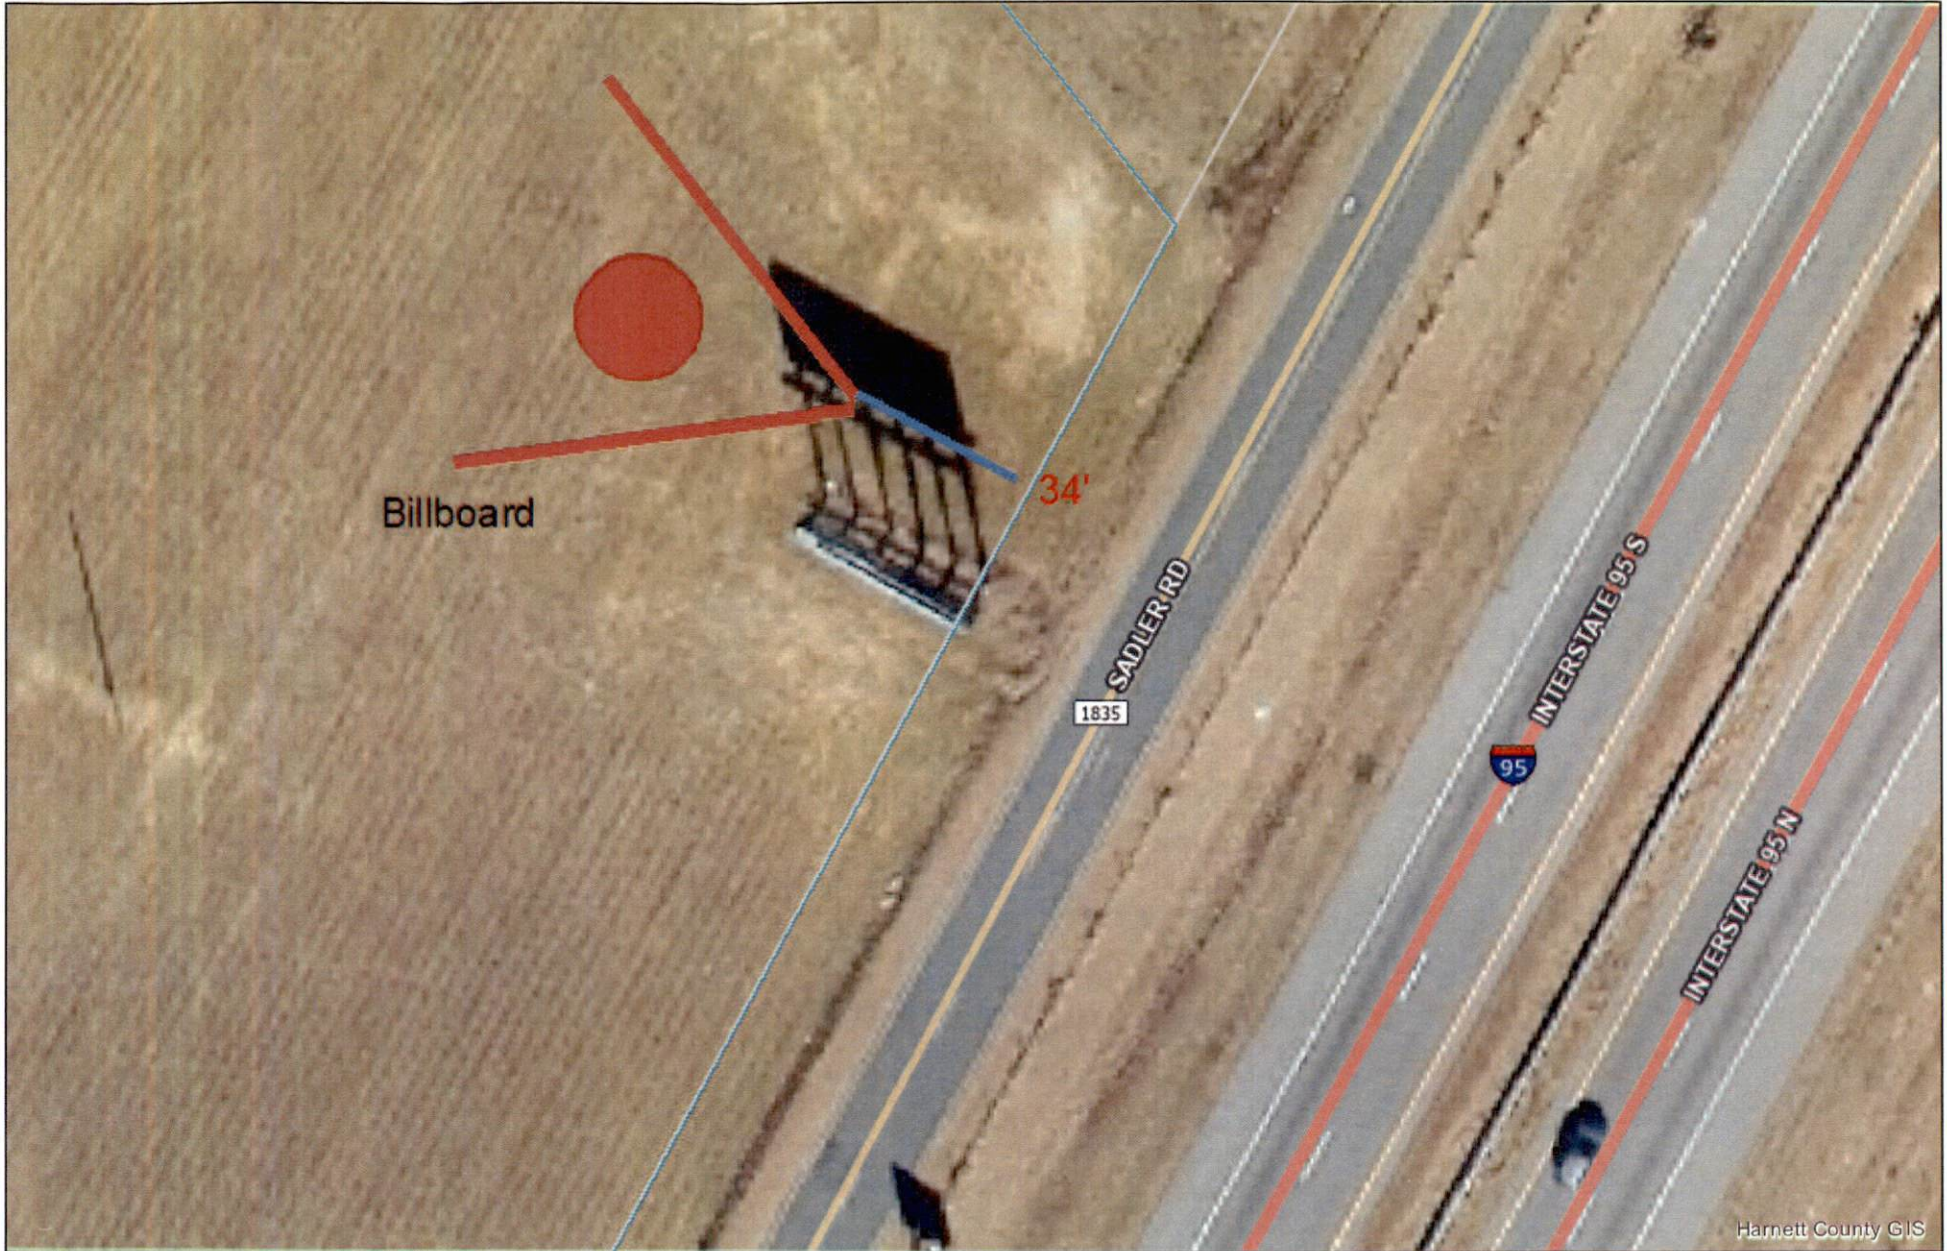

1527-83-7998

Harnett GIS

NOT FOR LEGAL USE .

Harnett County GIS

GIS/E-911 Addressing
January 17, 2023

- | | | | |
|-------------------------------|---------------------|--------------|-----------------|
| Surrounding County Boundaries | Airport | Roads | Cape Fear River |
| City Limits | MajorRoads | Interstate | |
| County Boundary | NC | US | |
| Address Numbers | Mile_Markers | Mile_Markers | |
| | Railroad | Parcels | |

10.6 X 36

Billboard

Field

Property line

Sadler Rd