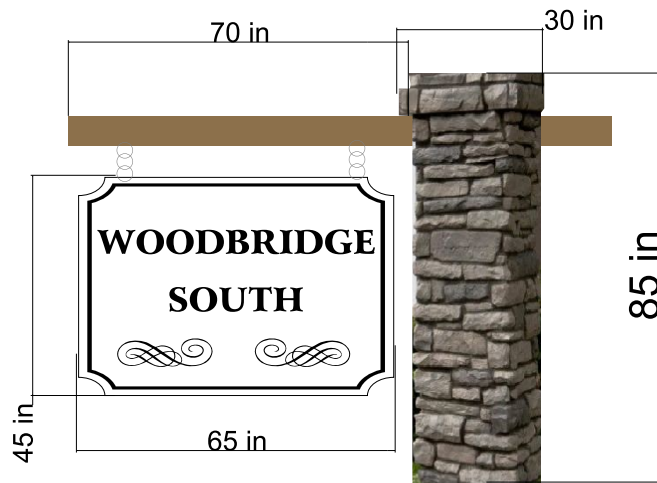

# DOUBLE SIDED ALUMINUM PAN WHITE WITH BLACK VINYL PRINT CEDAR PLANK FOR CROSSBAR