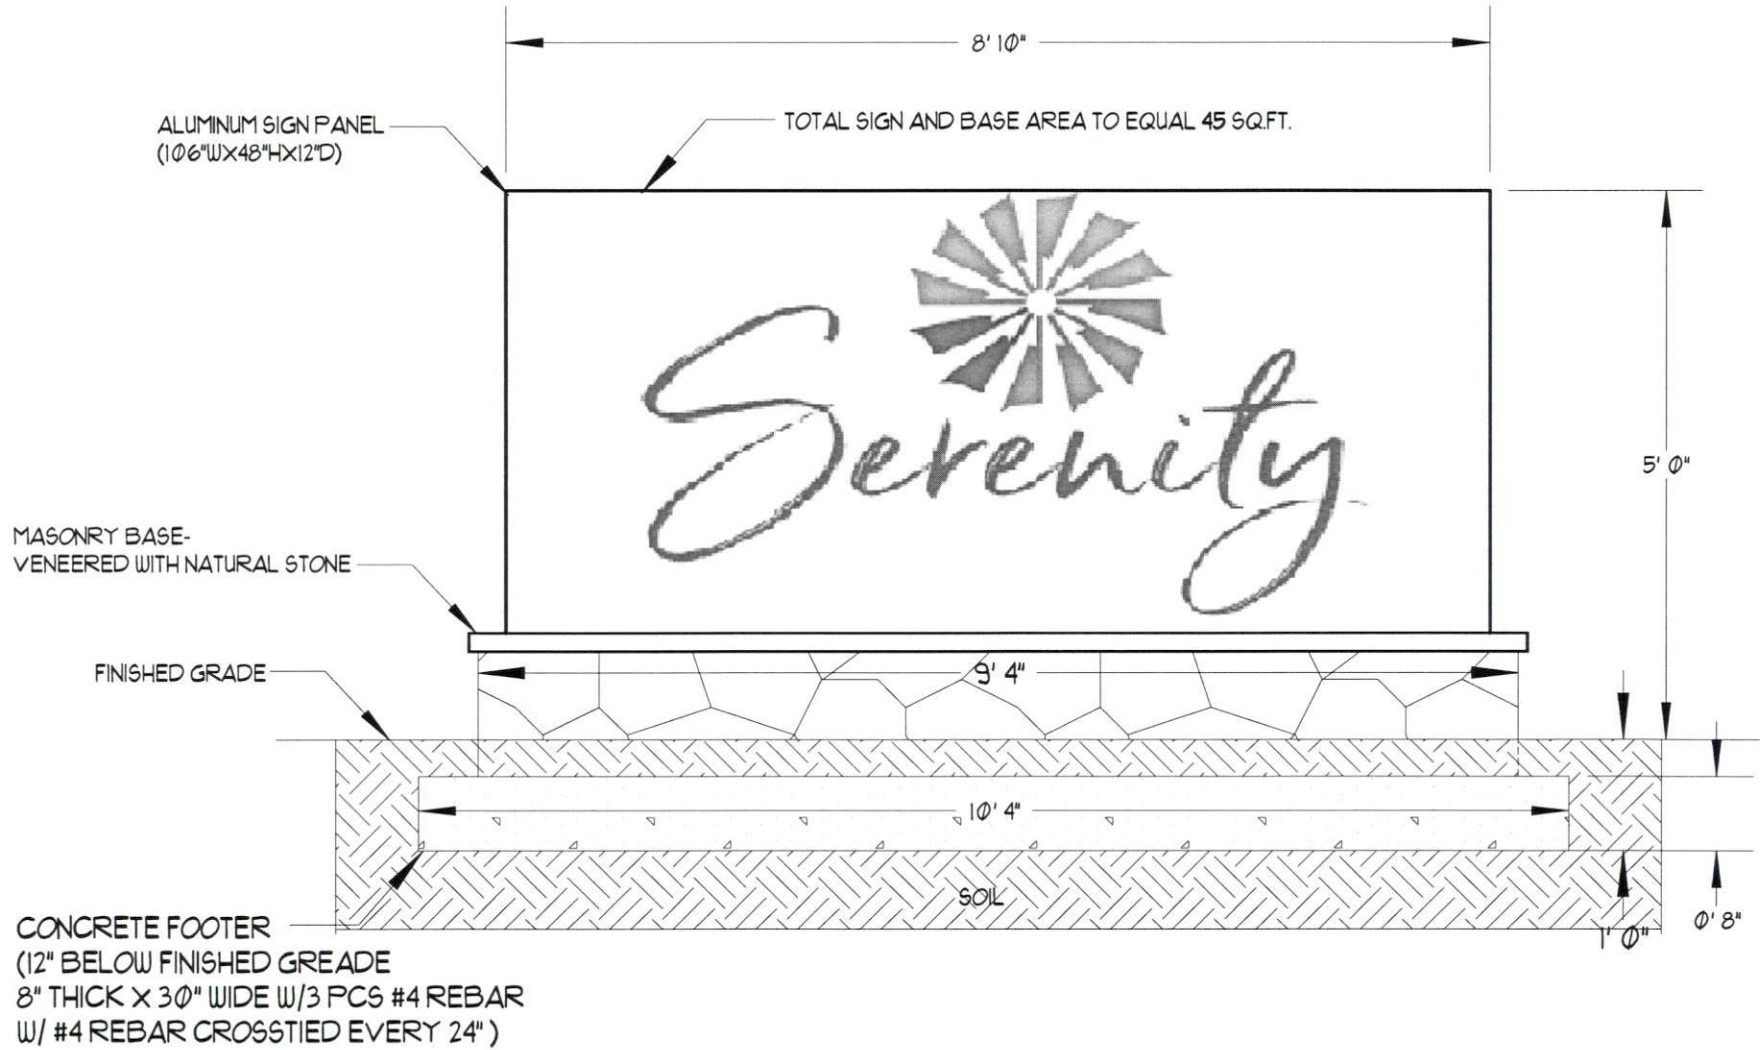

DETAIL FOR PIN# 0665-33-1422-000

Revision #:

Scale:

Landscape Plan:

Landscape Design by: AV

Date: 8/12/2022

1:20

Serenity Sign Detail