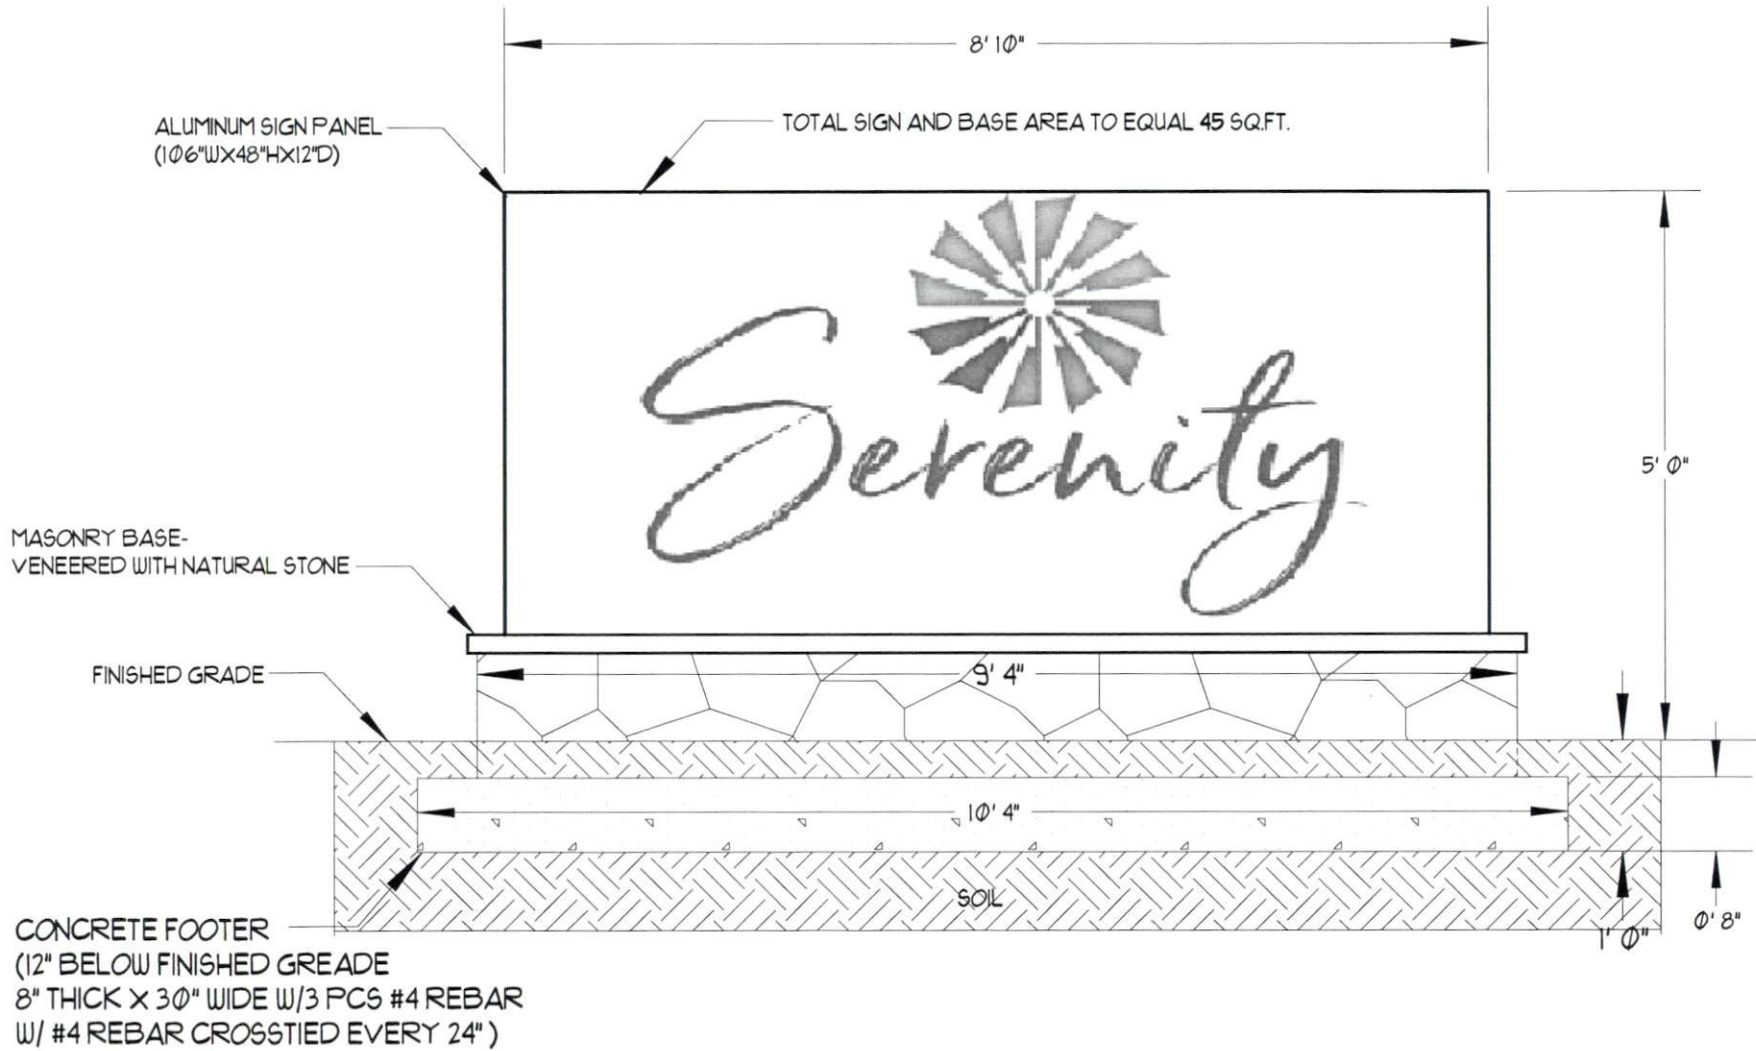

DETAIL FOR PIN# 0655-24-7107-000

Revision #:

Scale:

Landscape Plan:

Landscape Design by: AV

Date: 8/12/2022

1:20

Serenity Sign Detail