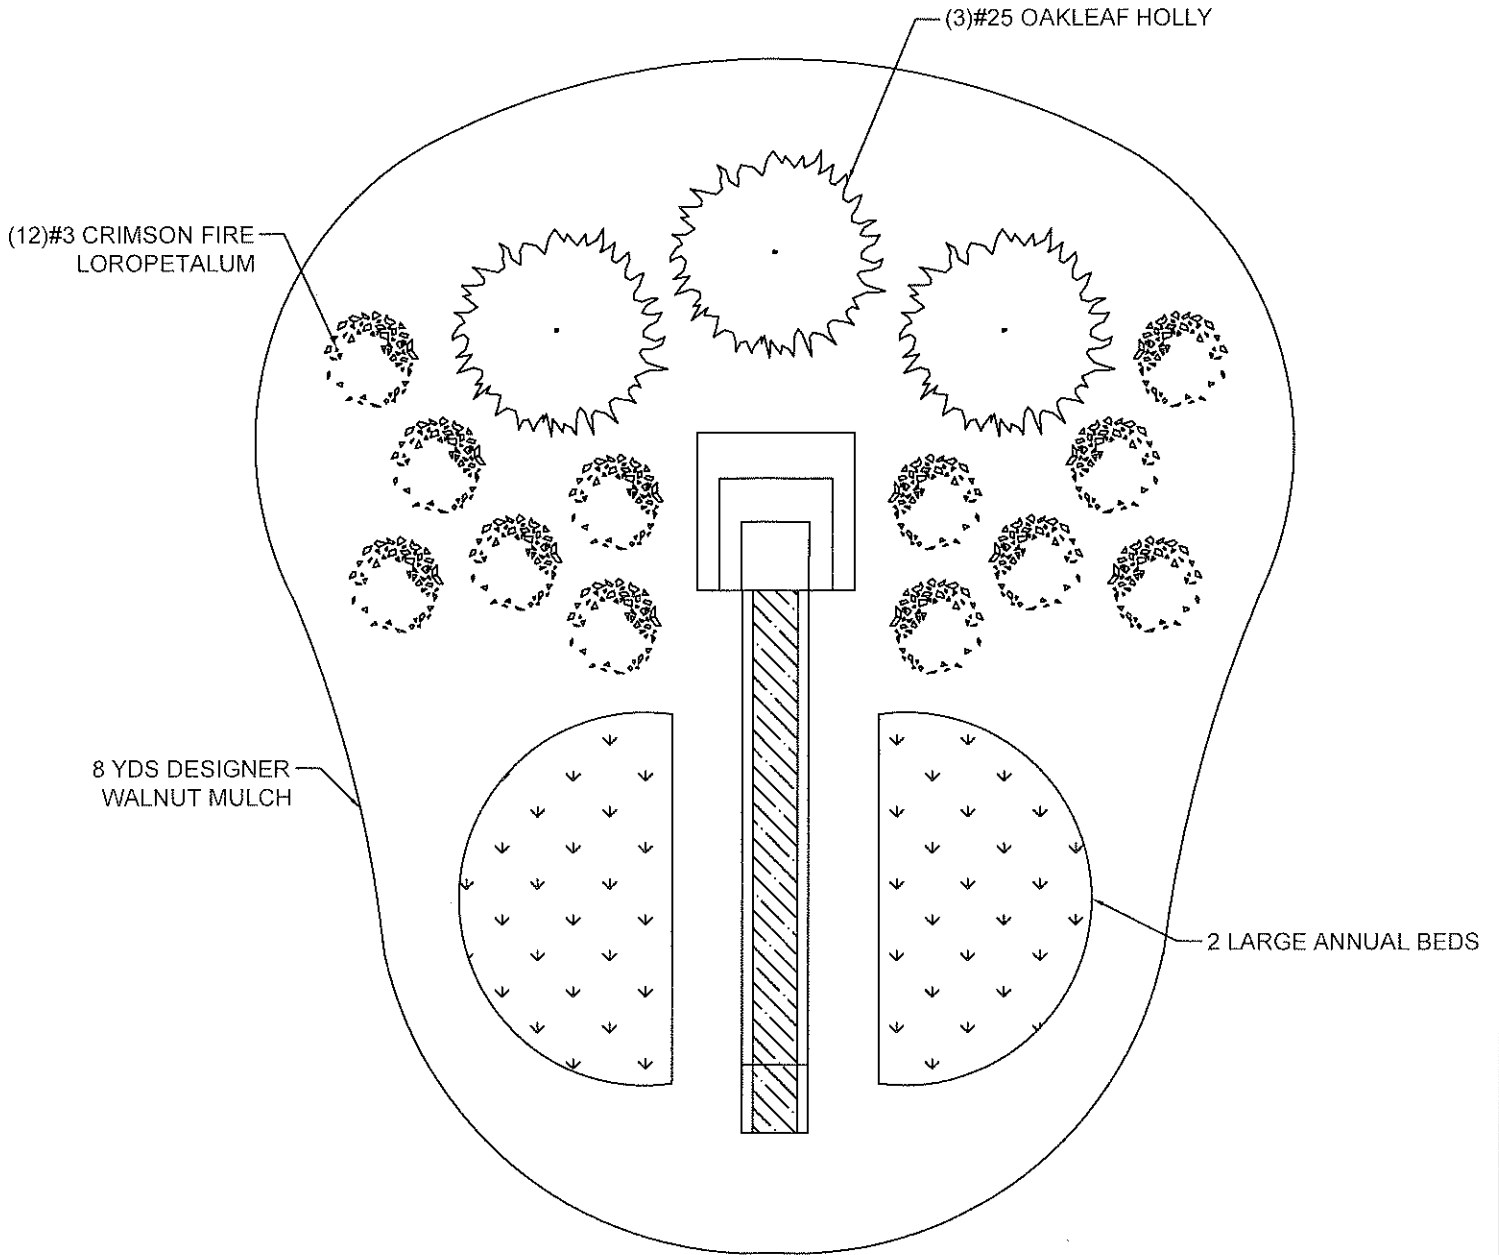

DAN RYAN BUILDERS
THE FARM @ NEILLS CREEK
LANDSCAPE DETAILS

LANDSCAPE
6/7/2022

POST NURSERY

"LANDSCAPE DESIGN AND INSTALLATION"
8140 MITCHELL MILL RD., ZEBULON, NC 27597
(919) 554-4002 WWW.POSTNURSERY.COM
POSTCLAYTON1994@GMAIL.COM