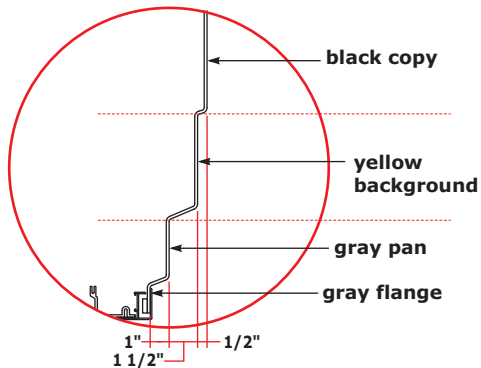

**.150" clear UV polycarbonate (Spartech) pan formed face with Black copy over Spraylat C8-2633 Yellow on PMS Cool Gray 5 background. Cabinet to be painted Semi-Gloss Black.**

**FACE EMBOSMENT DETAIL**

SQUARE FOOTAGE
ACTUAL
97.50 sq. ft.

COLOR SPECIFICATIONS	
Yellow:	match Spraylat C8-2633
Brushed Aluminum:	match Spraylat FM-171
Black (Copy):	match Spraylat Black
Semi-Gloss Black (Metal):	match Black Polyurethane
Cool Gray:	match PMS Cool Gray 5
Rock Bottom Gray:	match Sherwin Williams SW7062
Green:	match PMS 368C