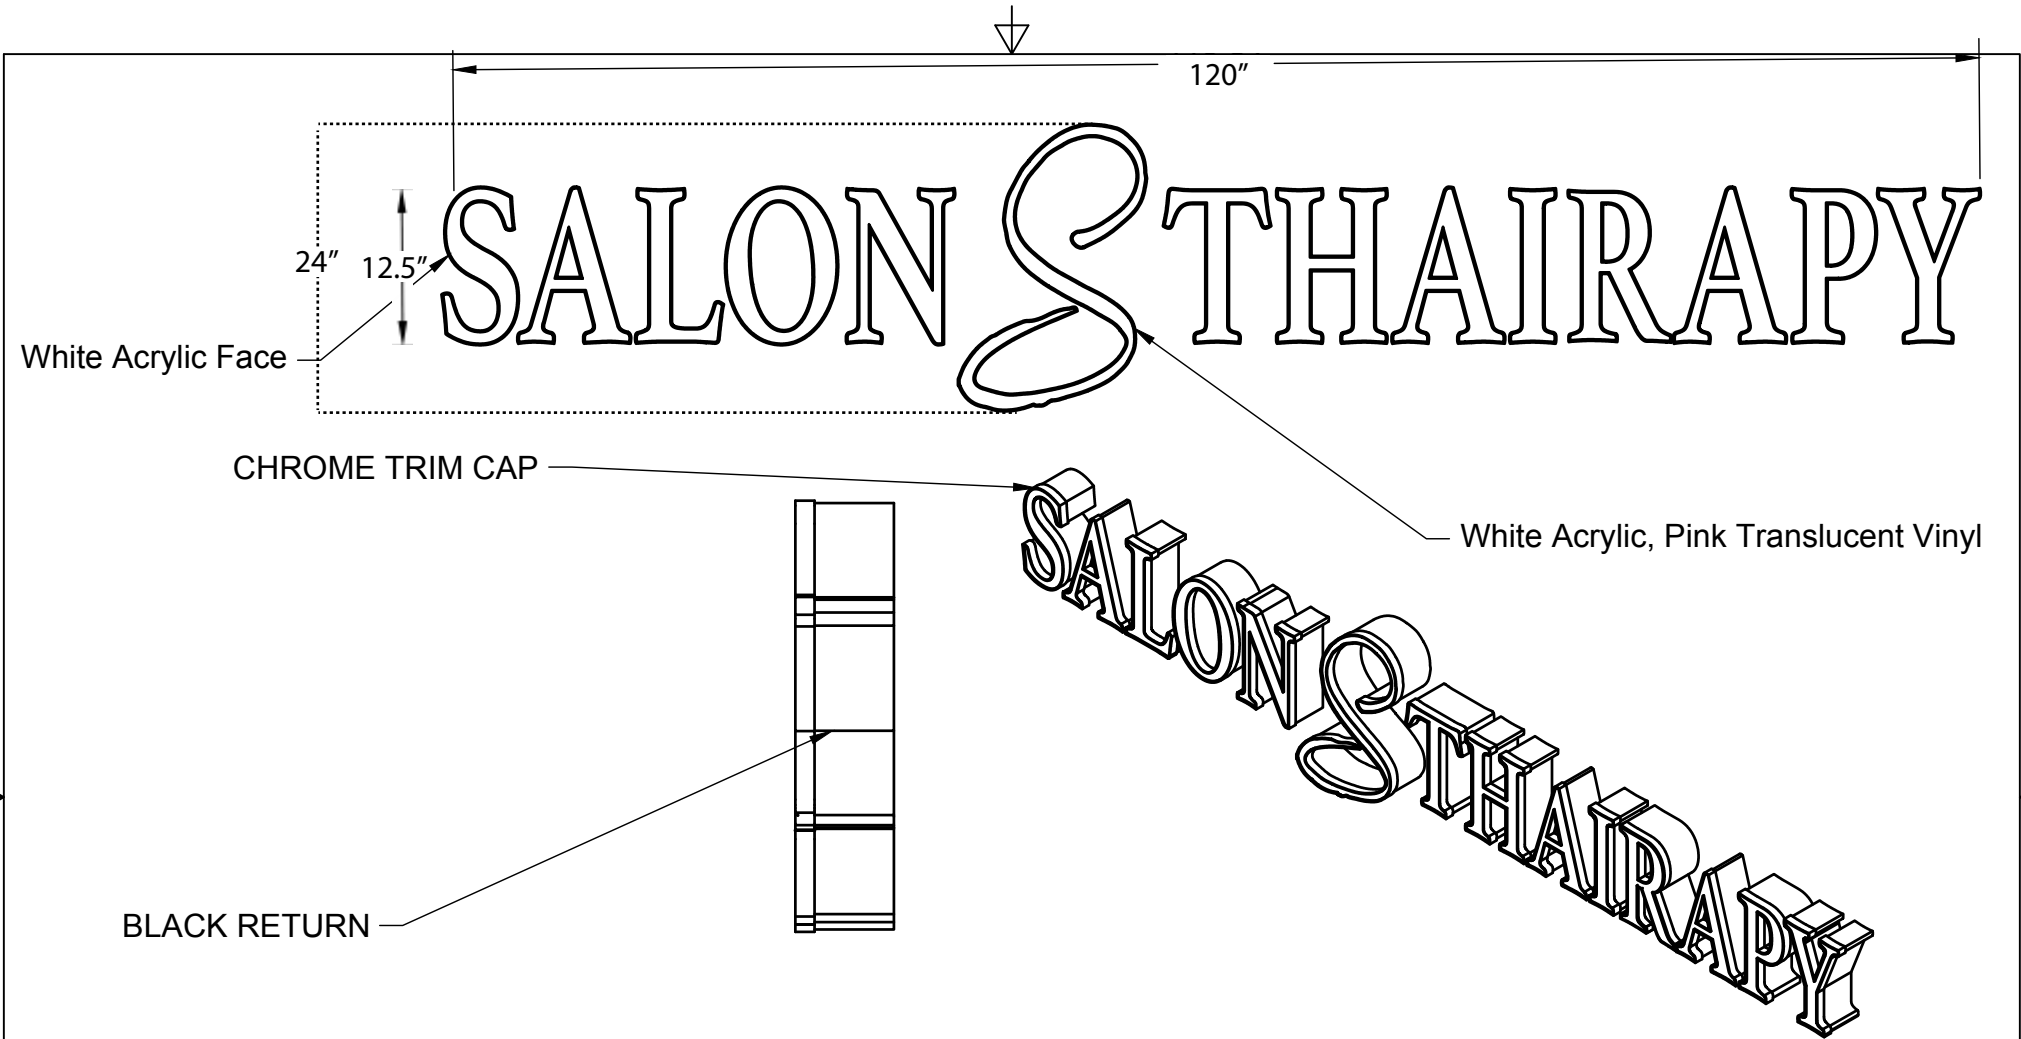

SALON S THAIRAPY

- RETURNS=BLACK
- TRIM=Black
- RACEWAY=tan

		PROJECT		
		J Signs and Graphics		
		TITLE		
		Salon Thairapy Channel		
APPROVED	SIZE	CODE	DWG NO	REV
CHECKED	A			
DRAWN	Jeremy White	3/31/21	SCALE 1:15	WEIGHT
			SHEET 1/1	