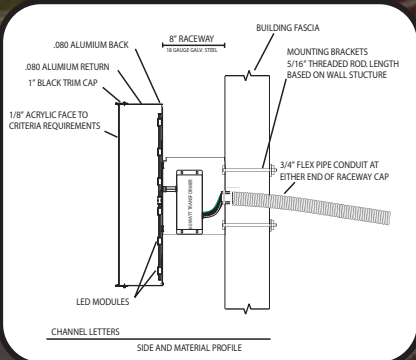

SALON S THAIRAPY

- RETURNS=BLACK
- TRIM=Black
- RACEWAY=tan

		PROJECT		
		J Signs and Graphics		
		TITLE		
		Salon Thairapy Channel		
APPROVED	SIZE	CODE	DWG NO	REV
CHECKED	A			
DRAWN	Jeremy White	3/31/21	SCALE 1:15	WEIGHT
			SHEET 1/1	