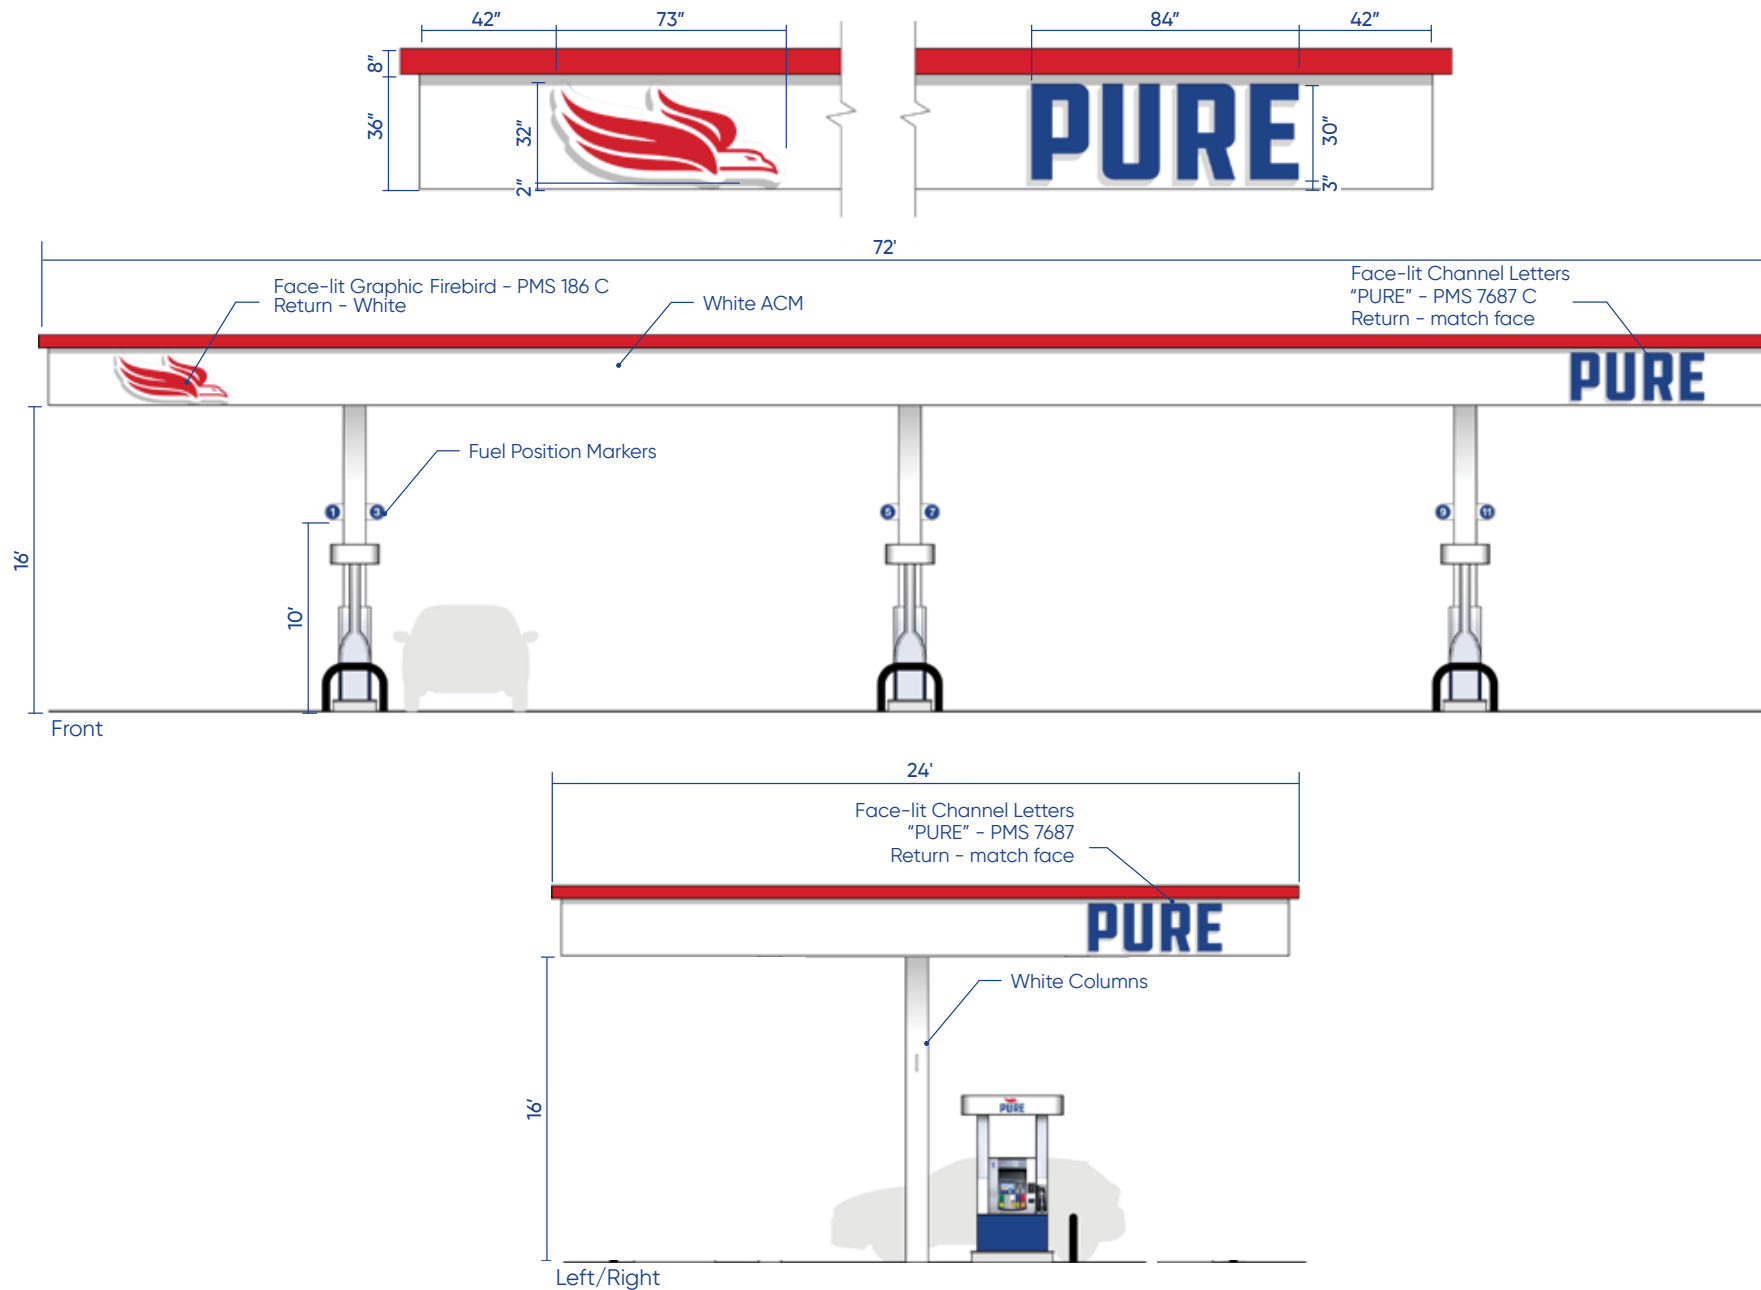

# 36" Fuel Canopy Tier 1

START DATE:  
3-9-21

REVISION DATES:  
1. \_\_\_\_\_ 3. \_\_\_\_\_ 5. \_\_\_\_\_  
2. \_\_\_\_\_ 4. \_\_\_\_\_ 6. \_\_\_\_\_

Canopy Signage

**CHALYBEATE STORE**  
9101 U.S. 401, Fuquay-Varina, NC 27526