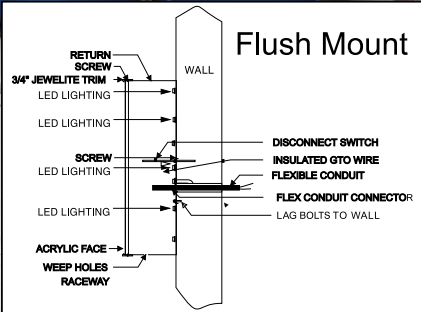

Dominos Tile - Flush Mount

Qty: 1
Type: Channel Letter
Tile Size: 53" x 53" x 5"
Tile Color: PMS Blue307c
 PMS Red 186c
Material: Trans Vinyl
Return Color: White
Trim: 1" Jewelite
Trim Color: White
Faces: 7328 Acrylic
Face Color: White
Raceway: No
Illum: LED
Mount: Flush - Lag Bolts
Sign Area: 53" x 53"
Total S.F.: 19.51'
Building LF: N/A