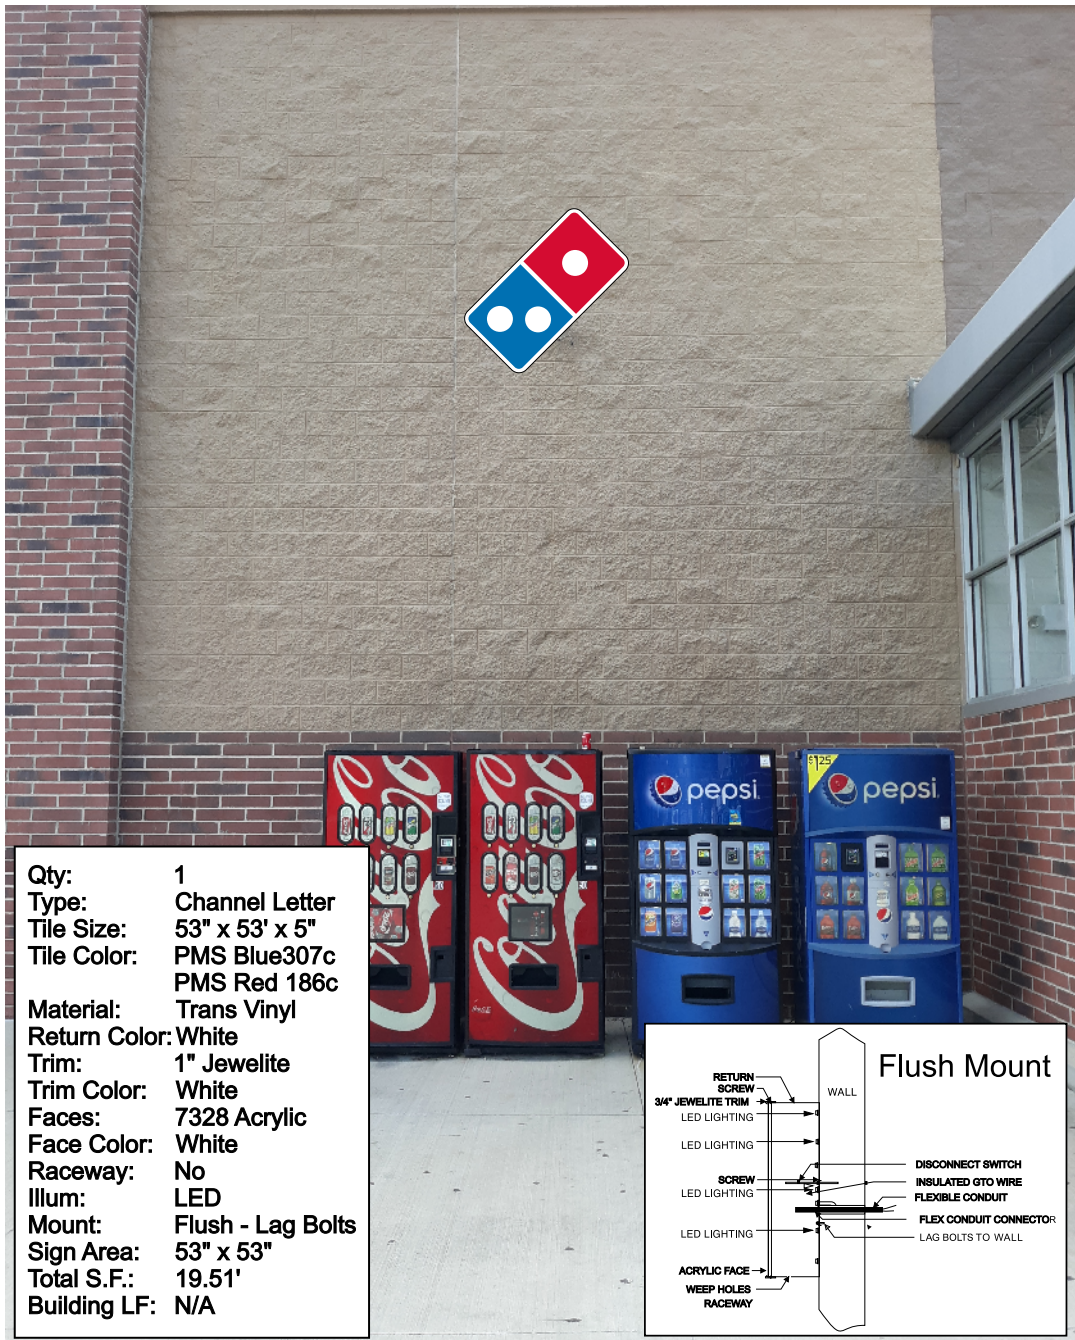

Dominos Tile - Flush Mount

Qty: 1
Type: Channel Letter
Tile Size: 53" x 53" x 5"
Tile Color: PMS Blue307c
 PMS Red 186c
Material: Trans Vinyl
Return Color: White
Trim: 1" Jewelite
Trim Color: White
Faces: 7328 Acrylic
Face Color: White
Raceway: No
Illum: LED
Mount: Flush - Lag Bolts
Sign Area: 53" x 53"
Total S.F.: 19.51'
Building LF: N/A

Dominos Tile
 Dominos Walmart
 2800 NC Hwy 24/87
 Cameron, NC 28326