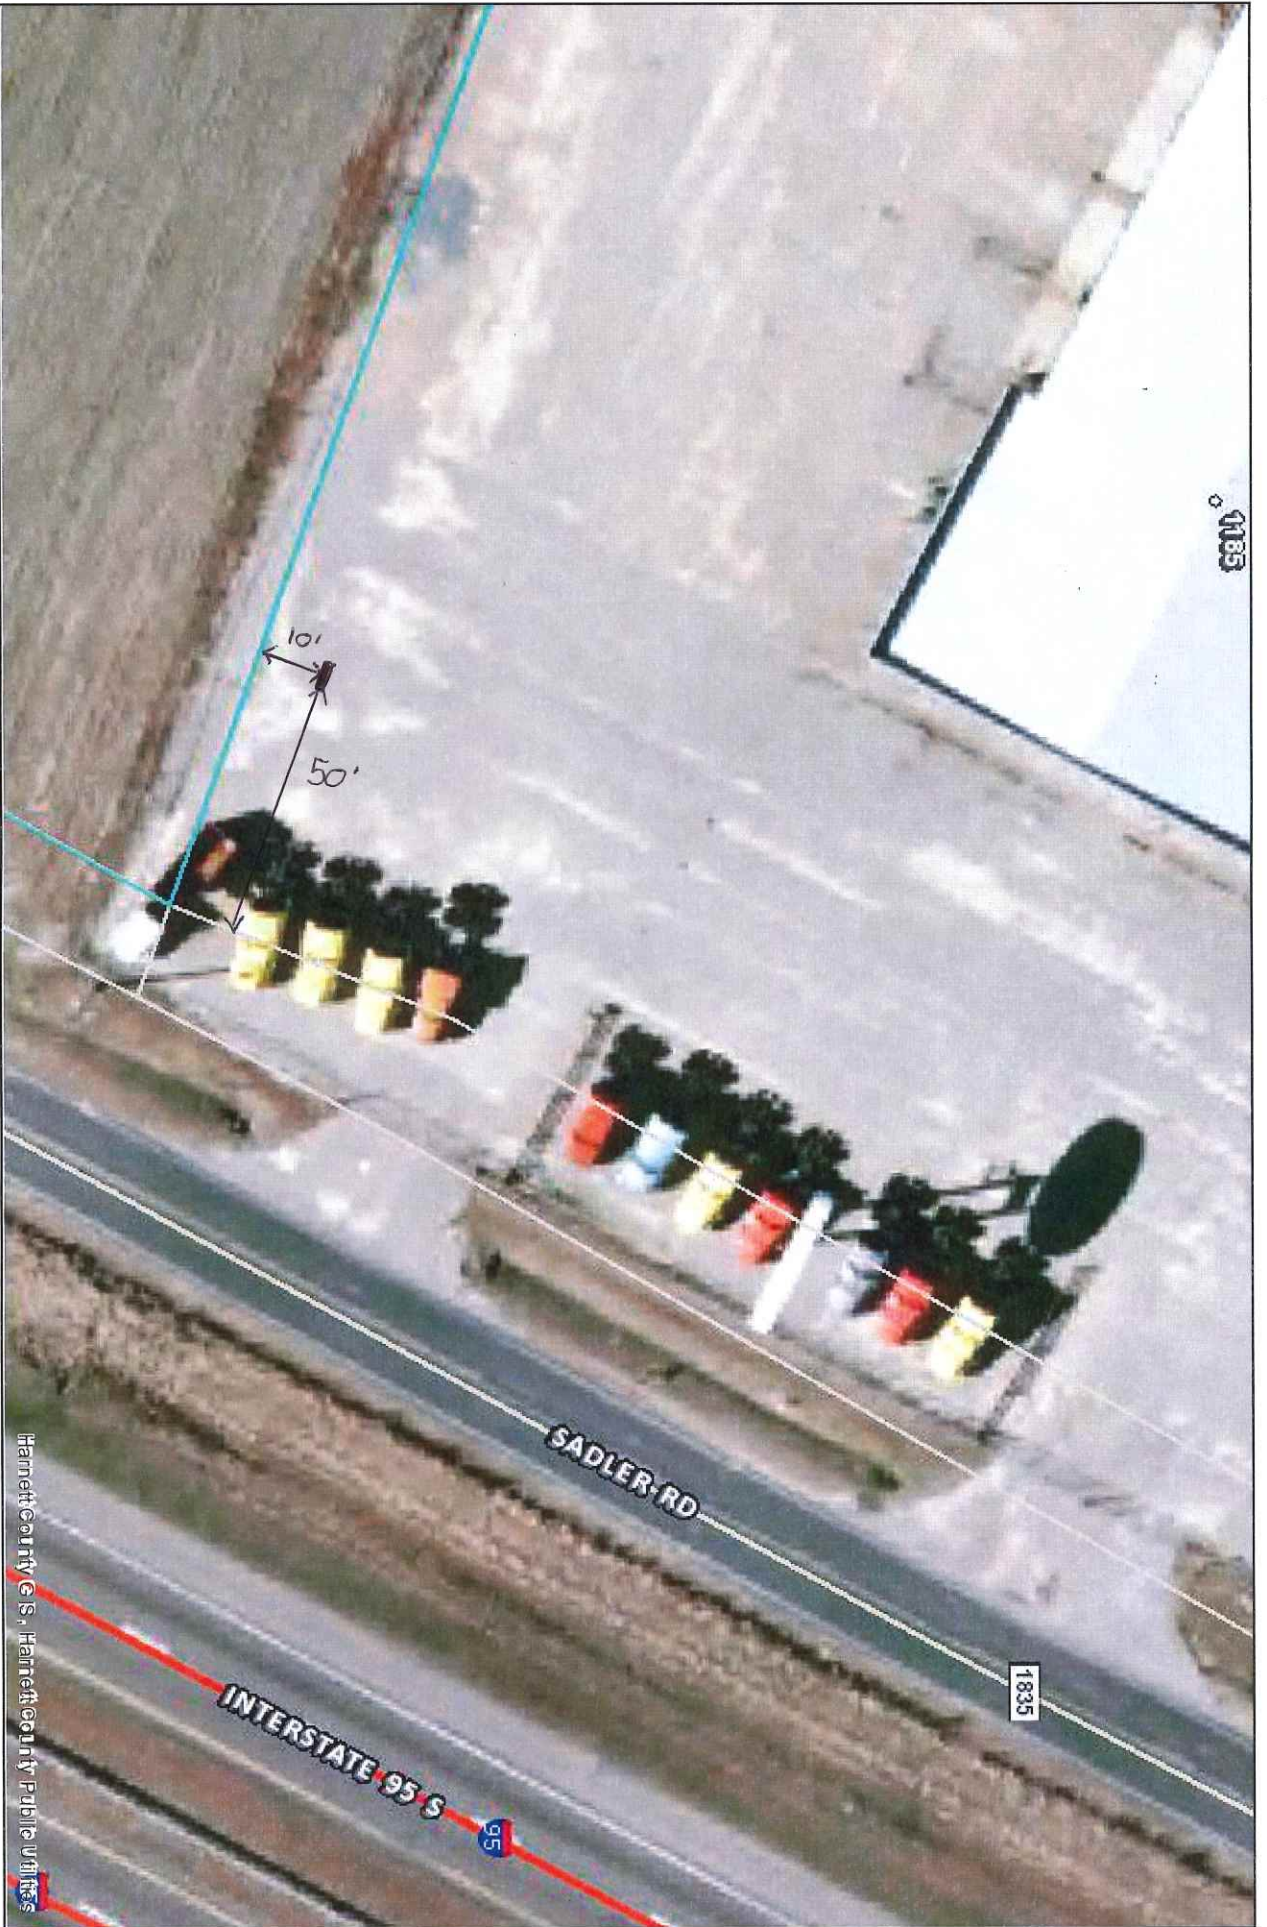

Harnett GIS

Harnett County GIS - Harnett County Public Utilities

GIS/E-911 Addressing

August 5, 2020

- Recycle Center
- Landfills
- Surrounding County Boundaries
- Federal Property

- City Limits
- Harnett County Boundary
- Address Numbers
- Airport

- MajorRoads
- Interstate
- NC
- US
- Roads

- Mile_Markers
- Railroad

1 inch = 47 feet