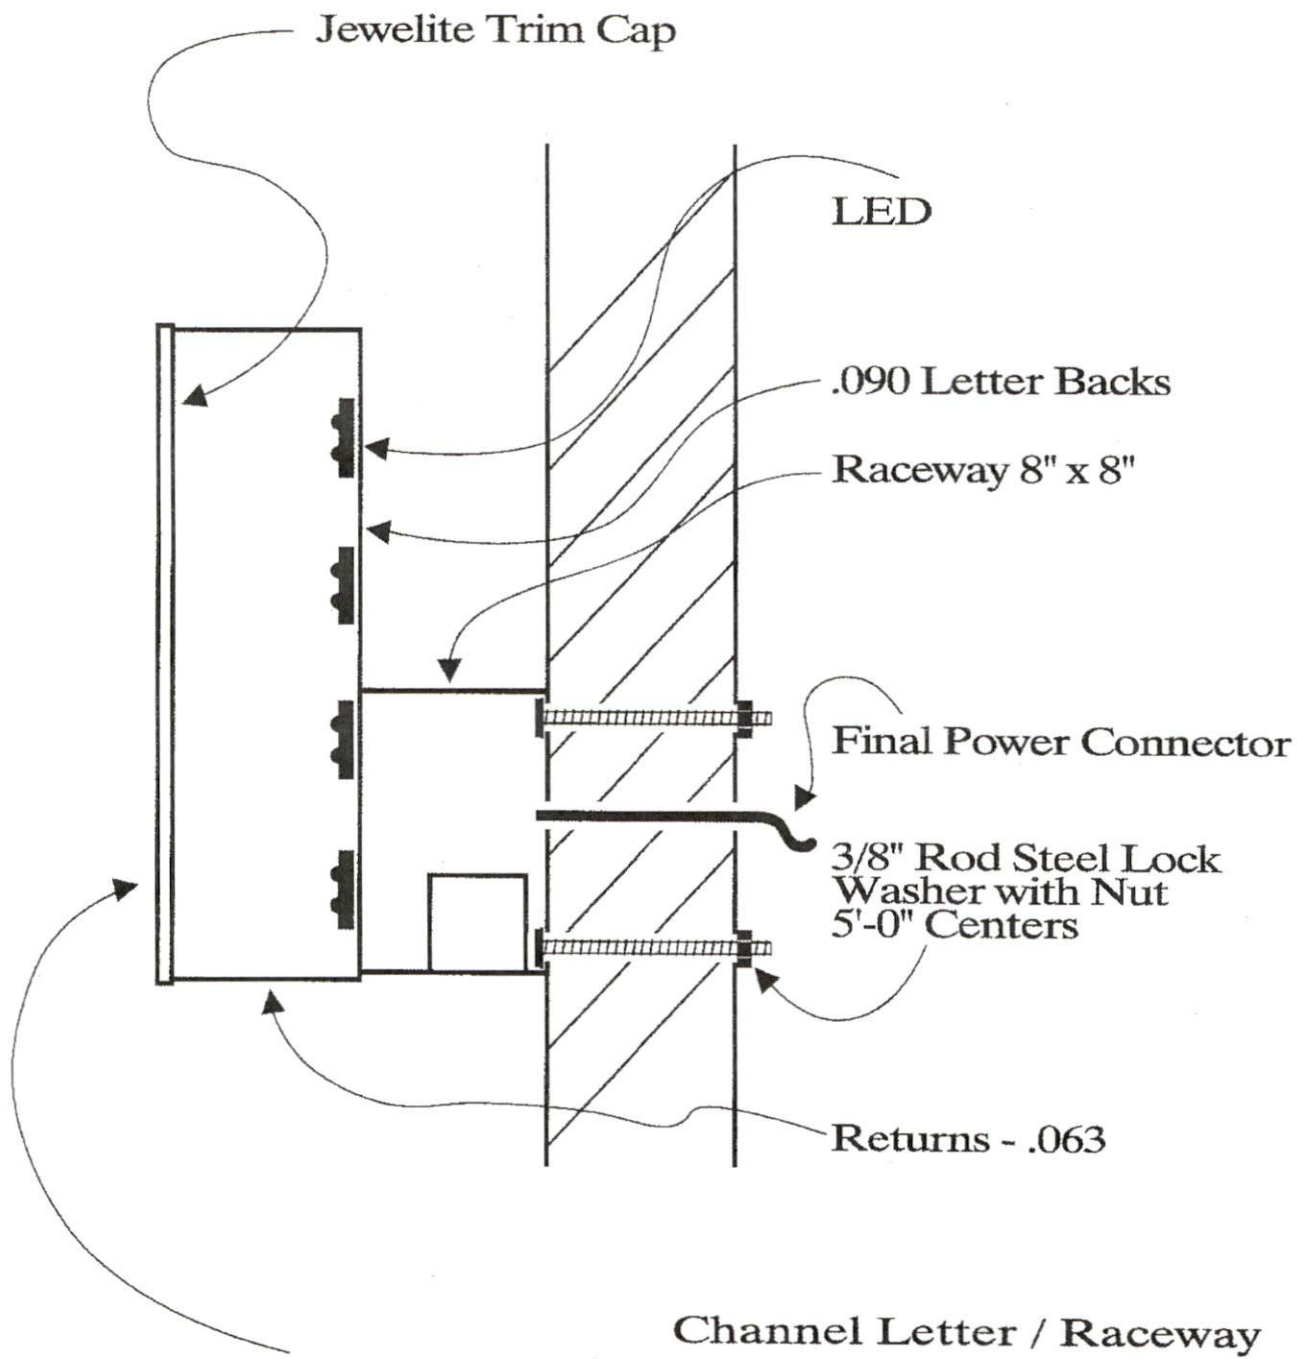

NAILZ BY JENN

Channel Letters

SIGN & AWNING SYSTEMS, INC.

2785 US Hwy 301 N. Dunn NC 28334
PH 910.892.5900 FX 910.892.2140

3/16" Plex Face

Channel Letter / Raceway

SPECIFICATIONS

Letters, returns & cabinets manufactured to requirements and standards of the UNDERWRITERS LABORATORIES, INC.