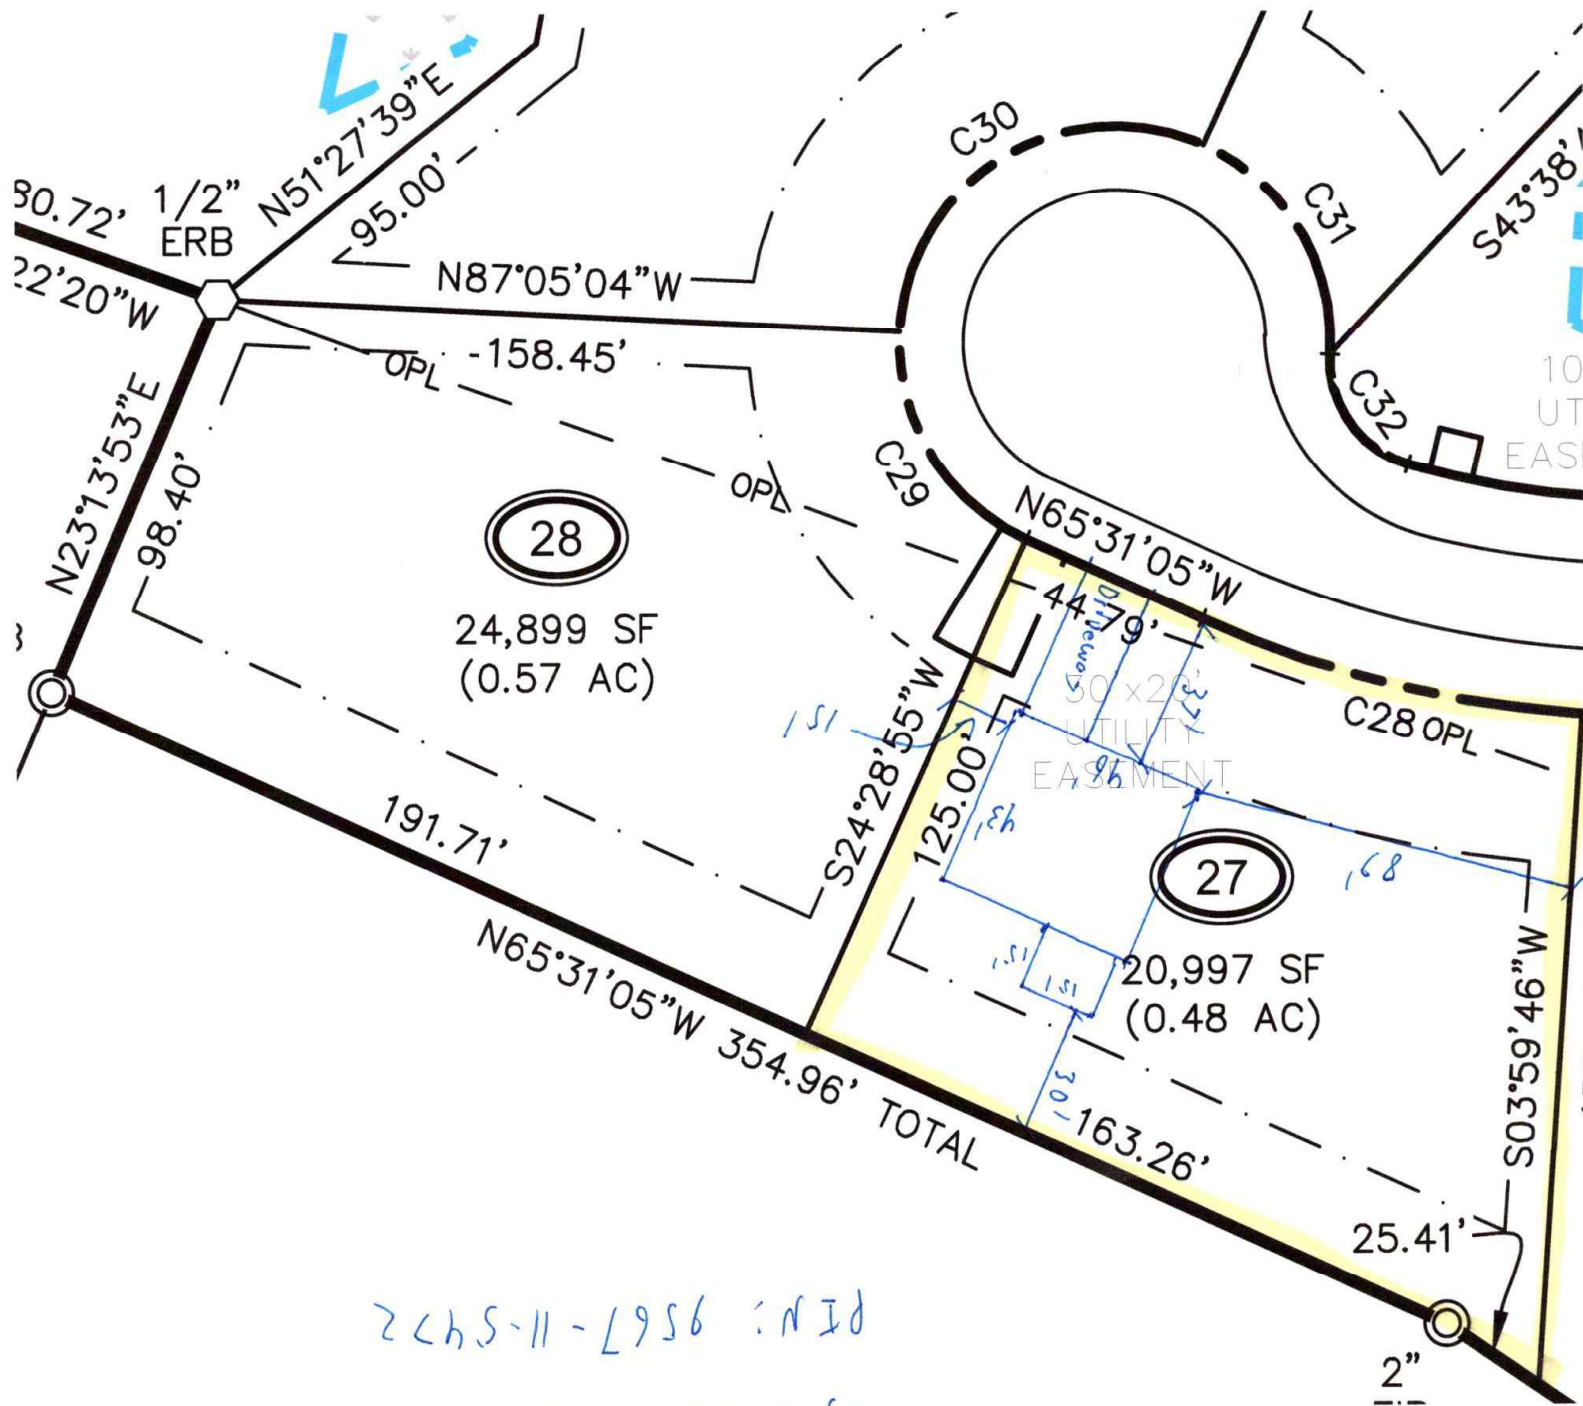

Housebox = 46' wide x 43' deep
 + 15' x 15' covered porch

165 Mahogany Ct.
 Magnolia Hills Lot 27
 PIN: 9567-11-5422