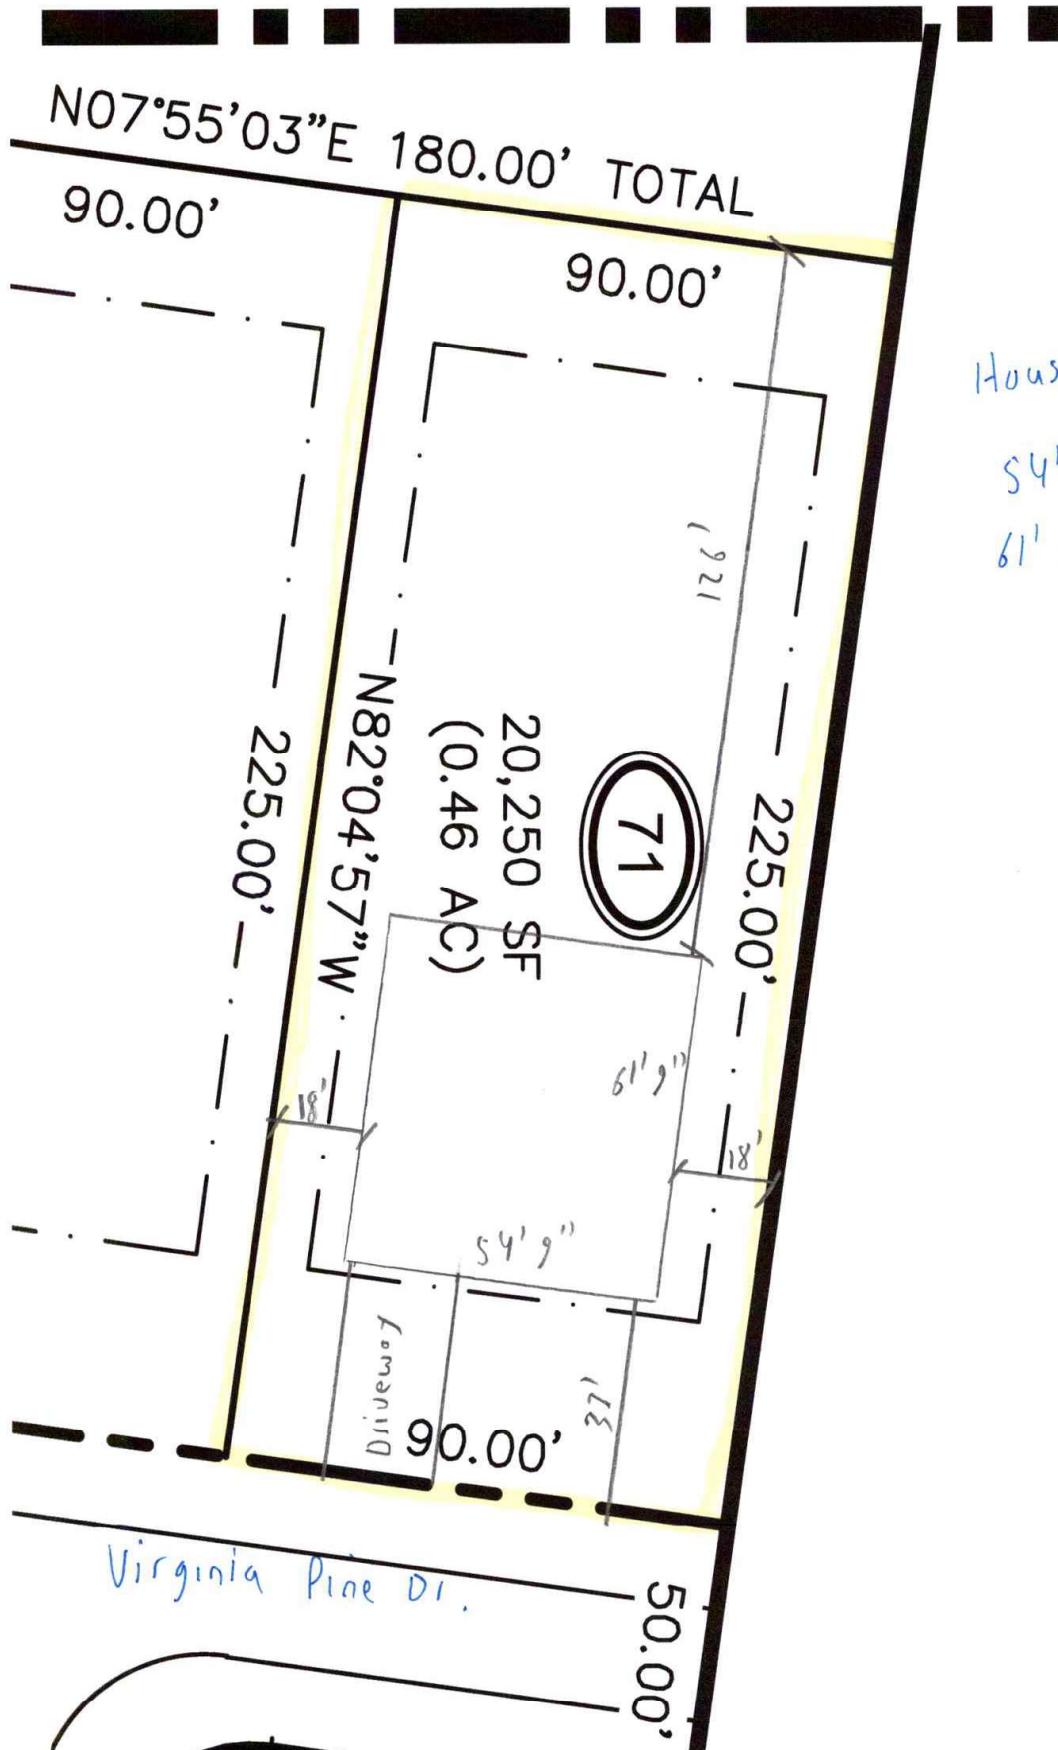

137 Virginia Pine Dr.
Magnolia Hills Lot 71

PIN: 9567-13-9128

Housebox =
54'9\" wide x
61'9\" deep