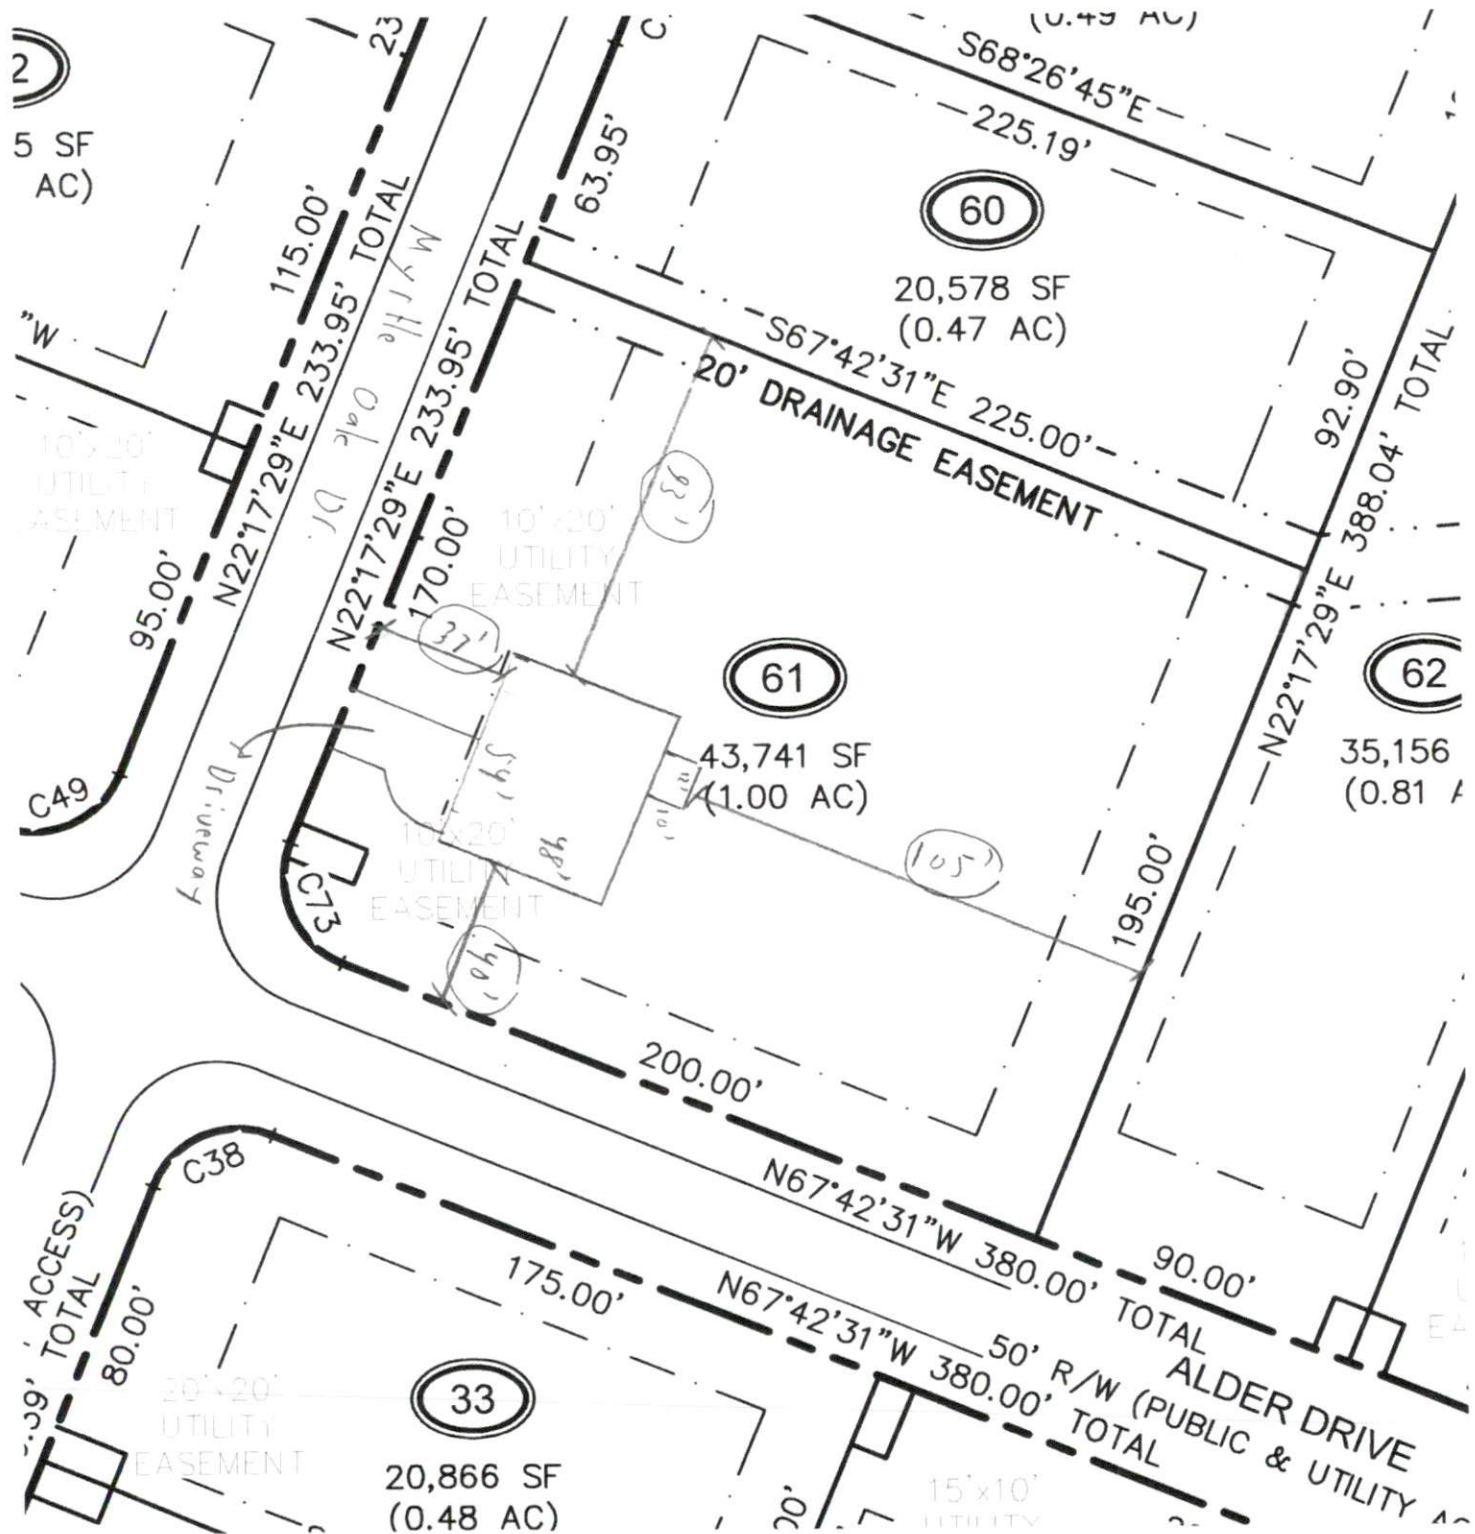

House Box = 54' wide x 48' deep +
 12' wide x 10' deep covered porch

TBD Myrtle Oak Dr.
 Magnolia Hills, Lot 61
 PIN: 9567-12-2311