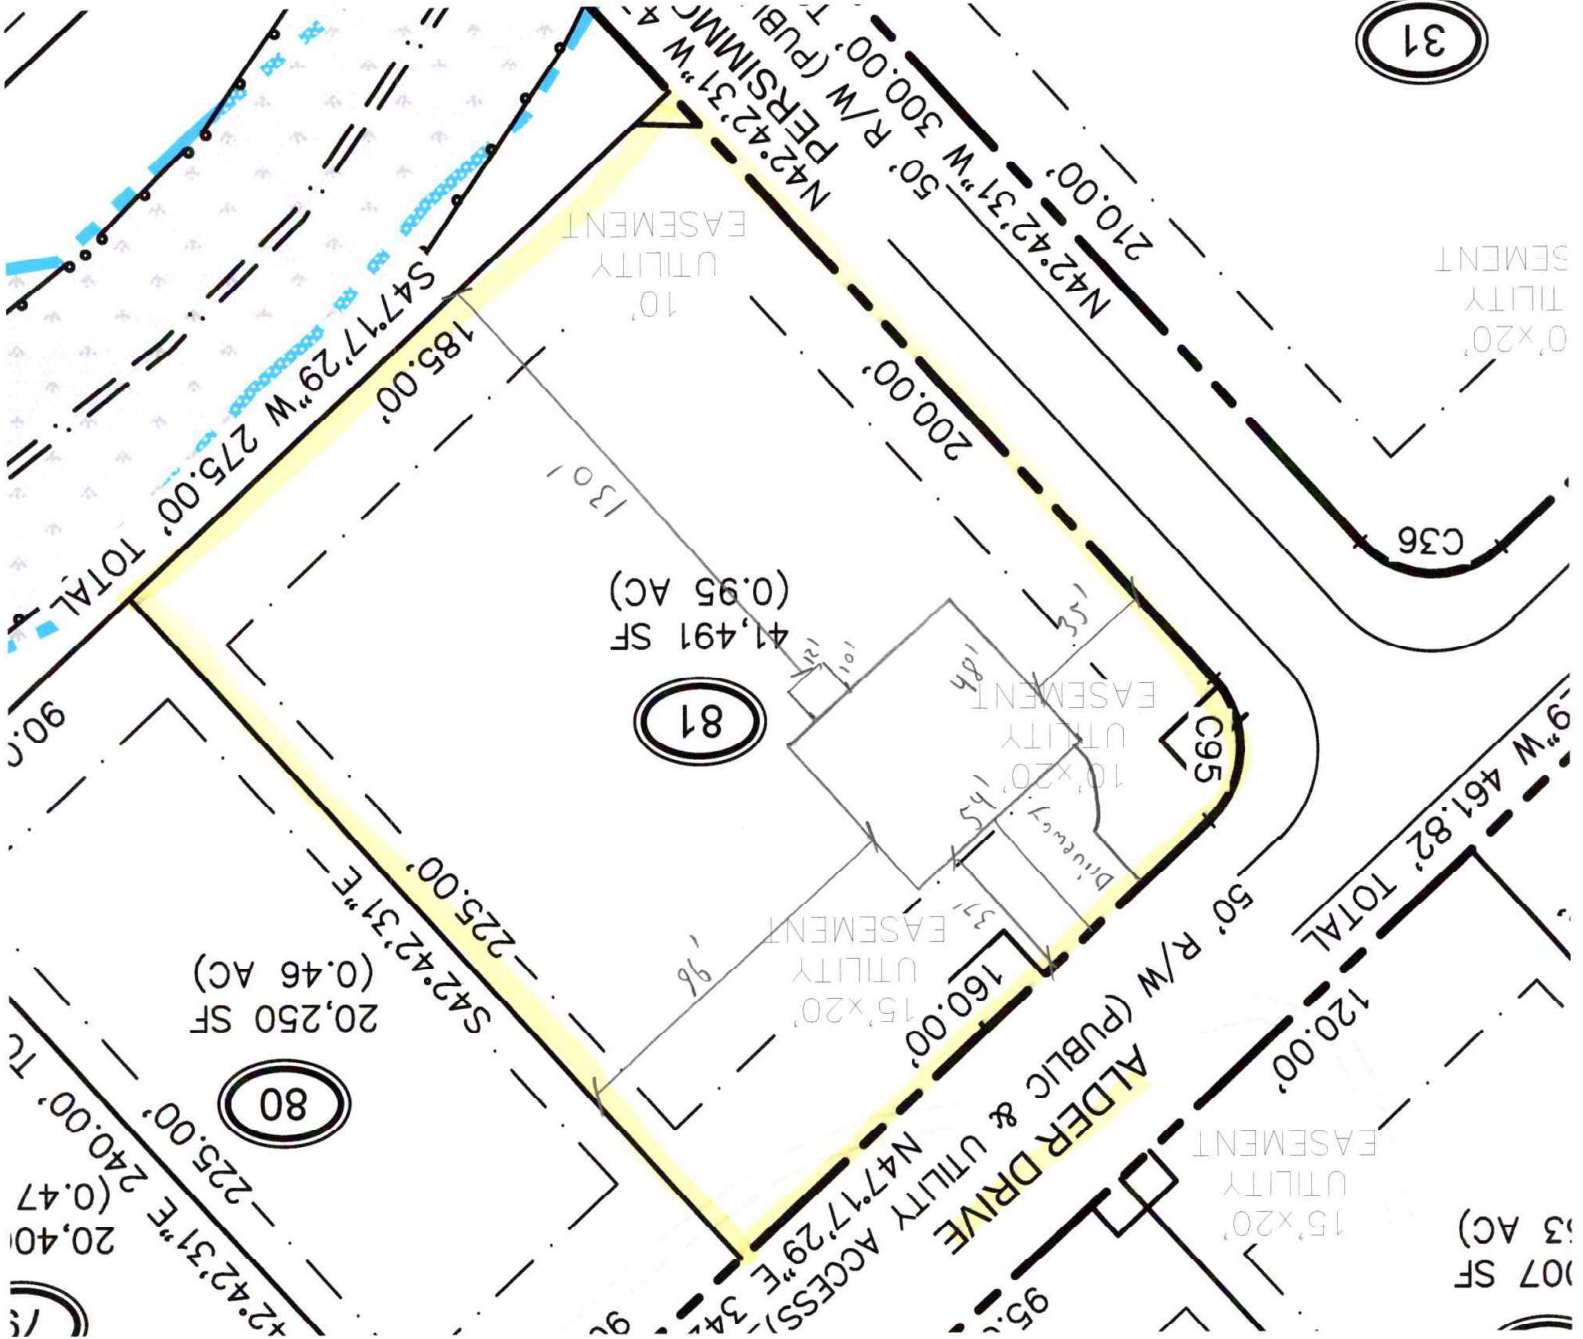

TBD Alder Dr.
 Magnolia Hills Lot 81
 PIN: 9567-22-1219

Housebox = 54' wide x 48' deep +
 covered porch @ 12' wide x 10' deep