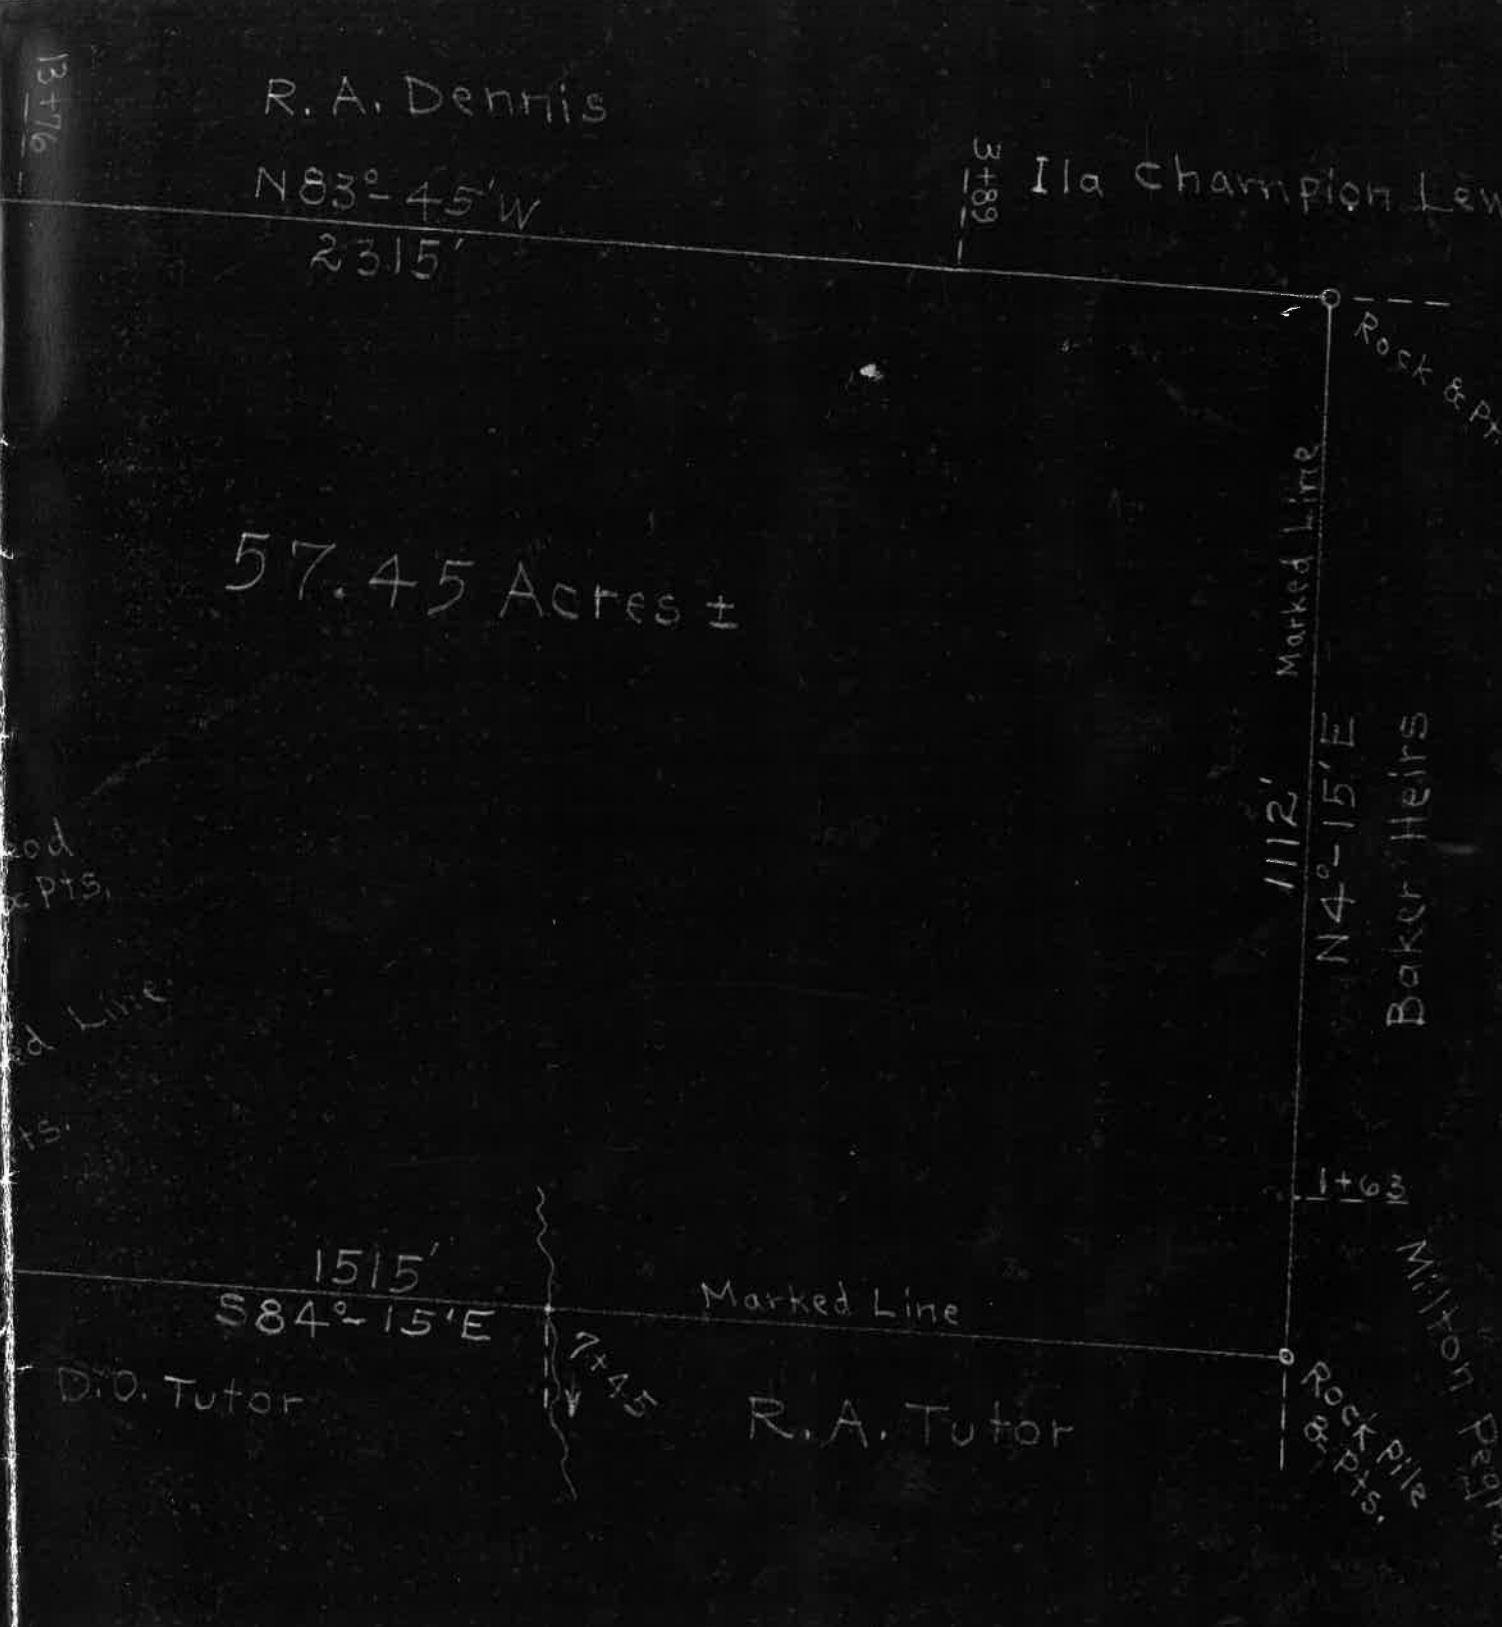

N.
 Magnetic
 Meridian

Property of Annie Lee Champion
 (T.F. Champion Tract)
 Buckhorn Tp. Harnett County, N.C.
 Scale: 1"=200' Date: Dec. 30, 1954