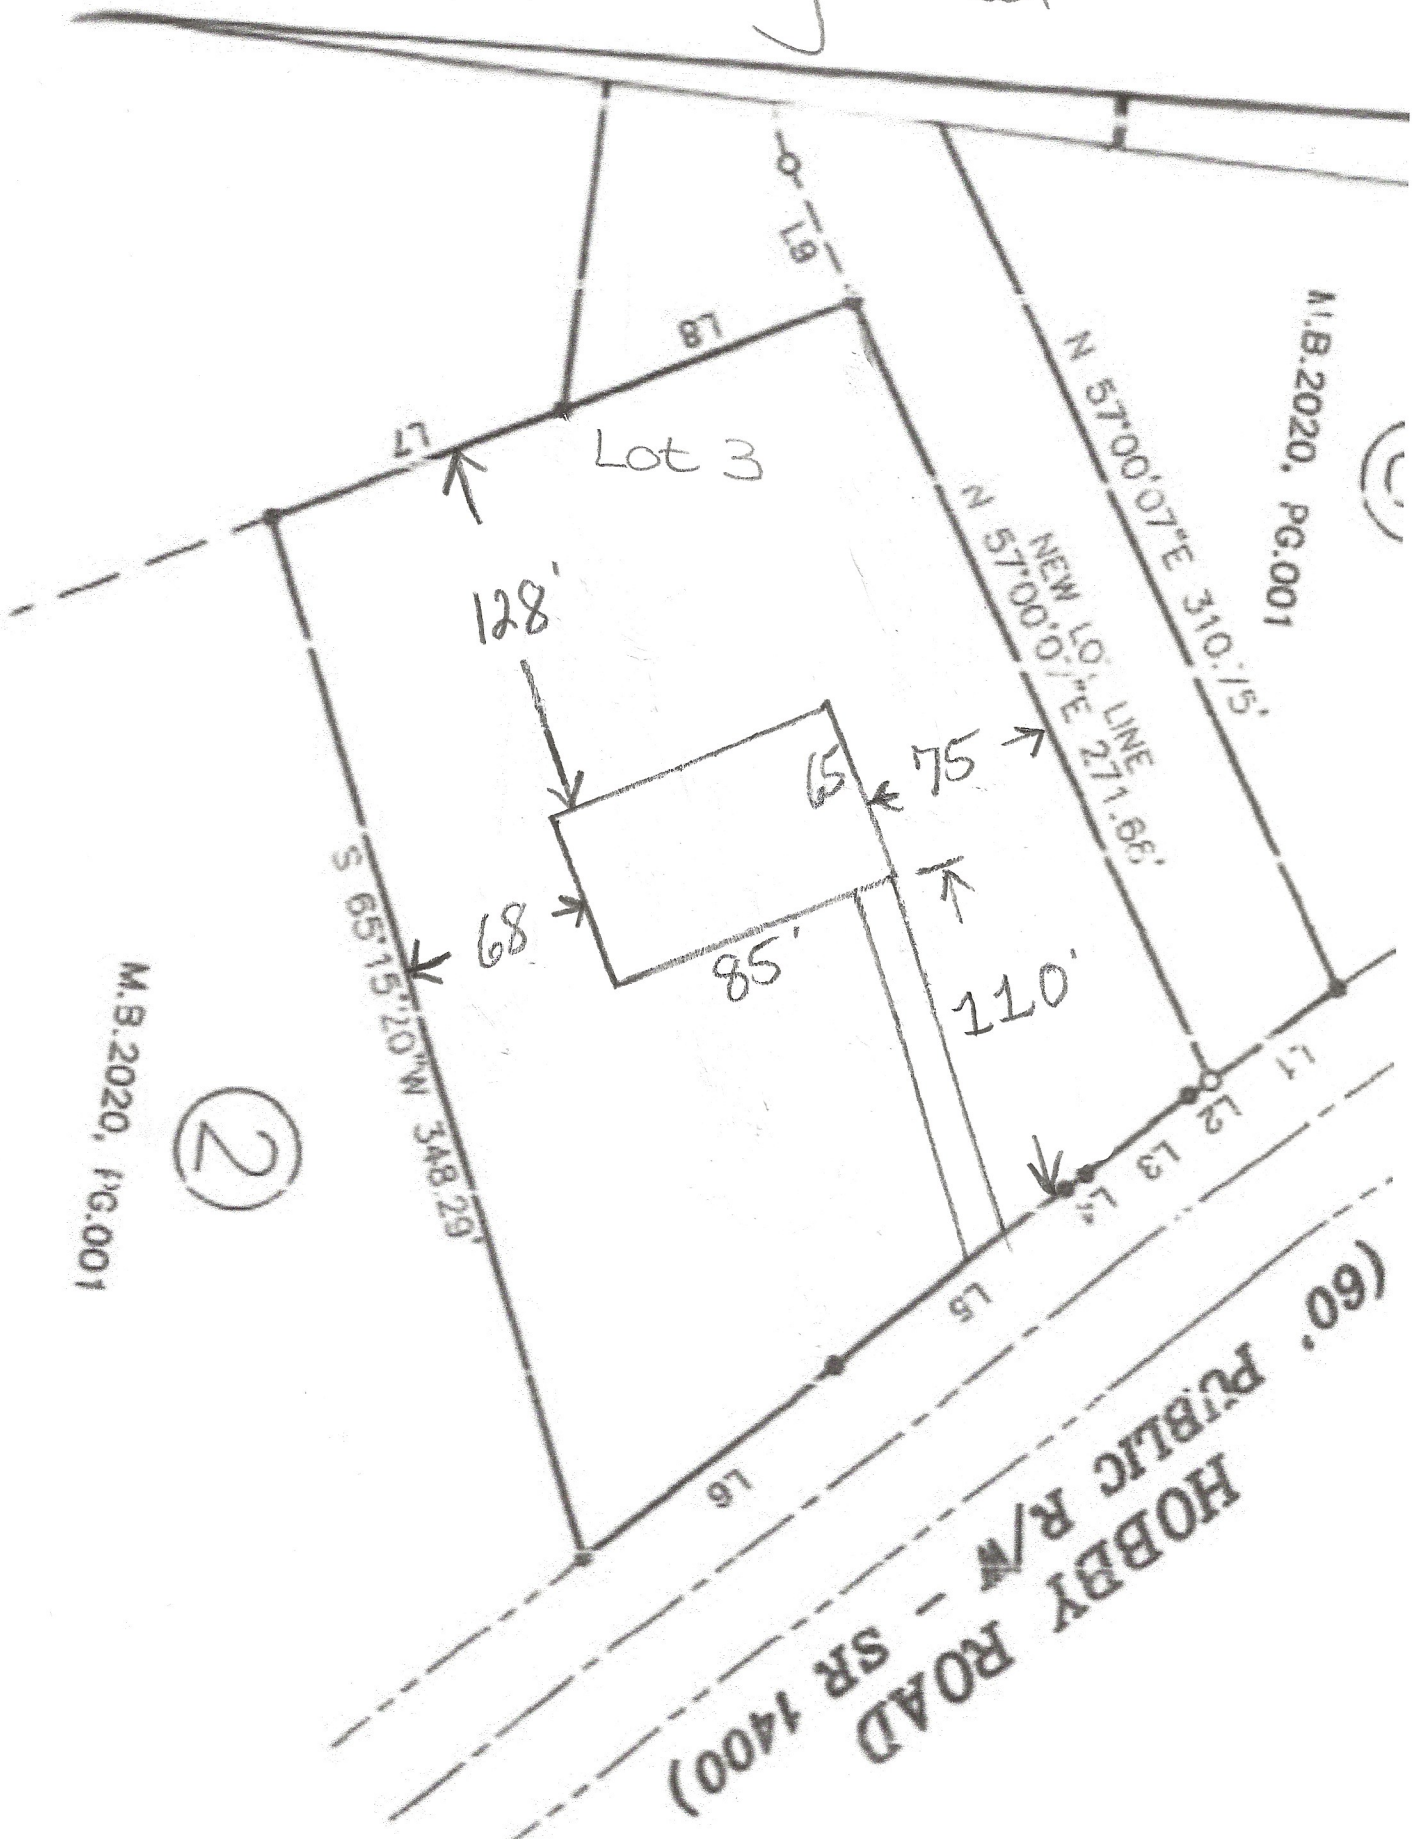

233 Hobby Rd.

M.B. 2020, PG. 001

M.B. 2020, PG. 001

2

HOBBY ROAD (60' PUBLIC R/W - SR 1400)

Lot 3

128'

110'

L6

L5

L2

L3

L4

L8

L7

L9

NEW LO. LINE
N 57°00'07"E 2271.66'

N 57°00'07"E 310.15'

S 65°15'20"W 348.29'

68'

65'

75'

85'