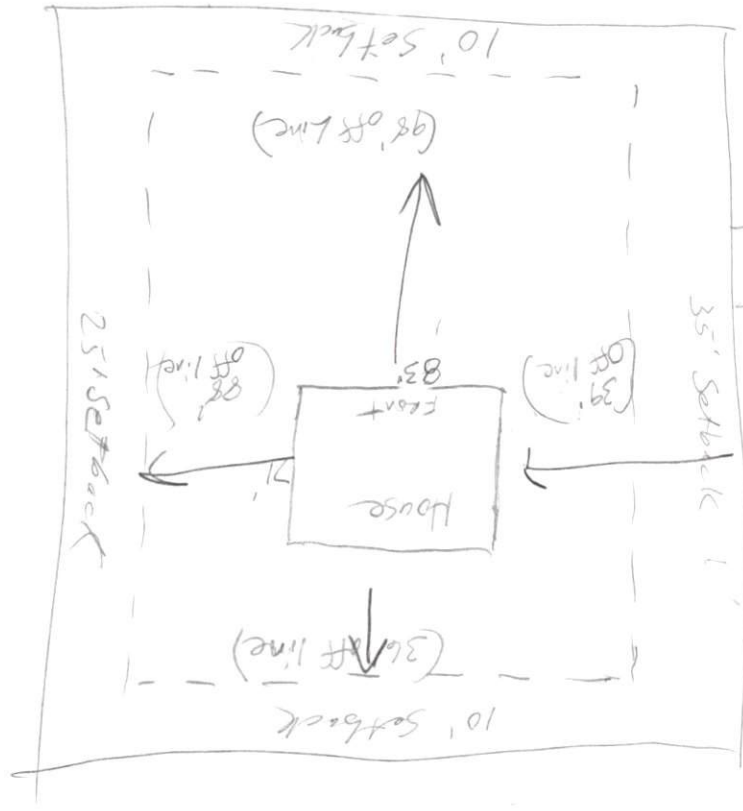

422 MANU Rd
Property

Lot 2
1.01 Acres

MANU Rd.
↑

Driveway

CANE MILL Rd
↑