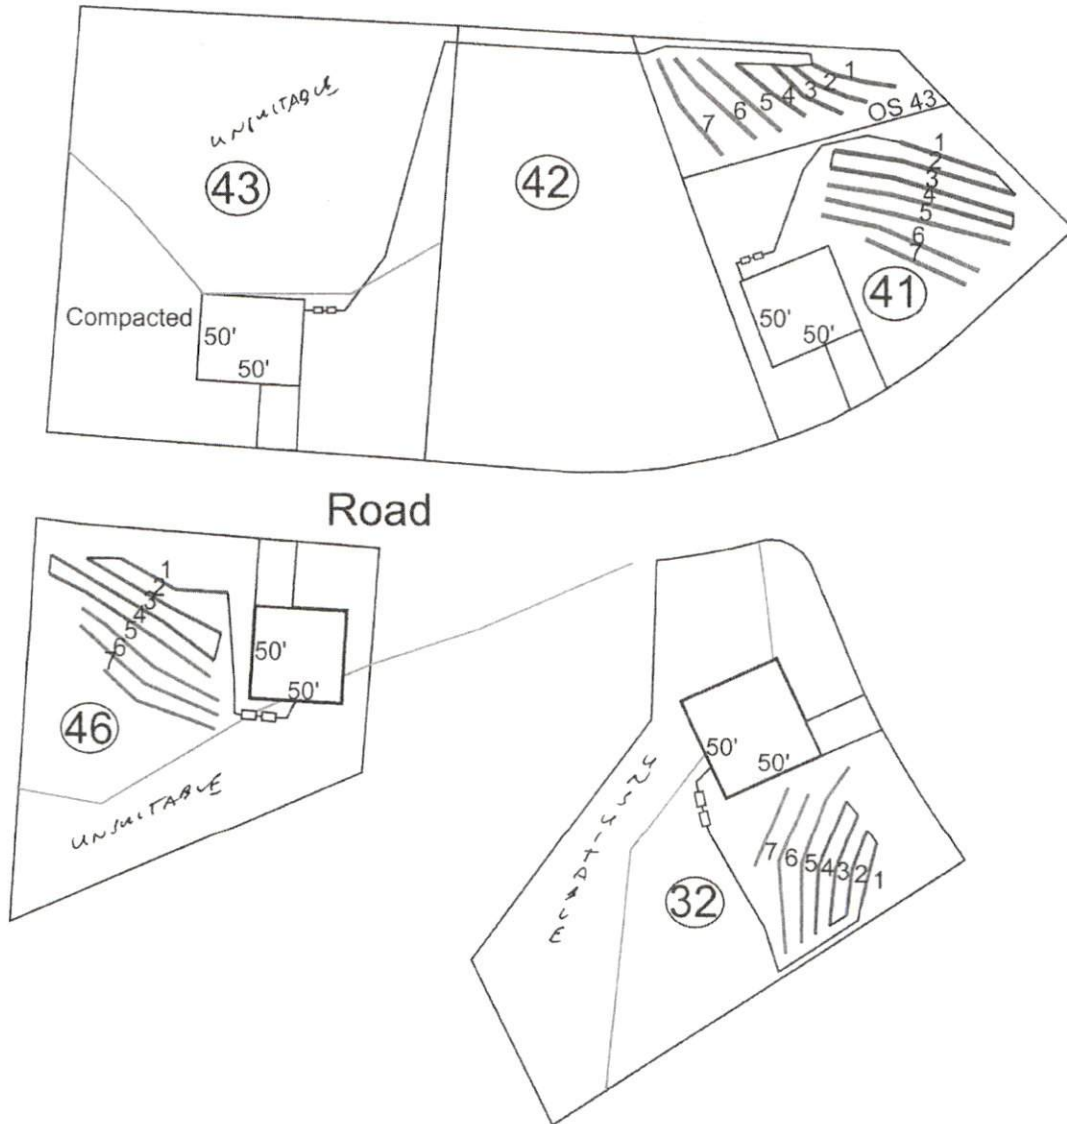

Southeastern Soil & Environmental Associates, Inc.

P.O. Box 9321
Fayetteville, NC 28311
Phone/Fax (910) 822-4540
Email mike@southeasternsoil.com

Scale
1:100