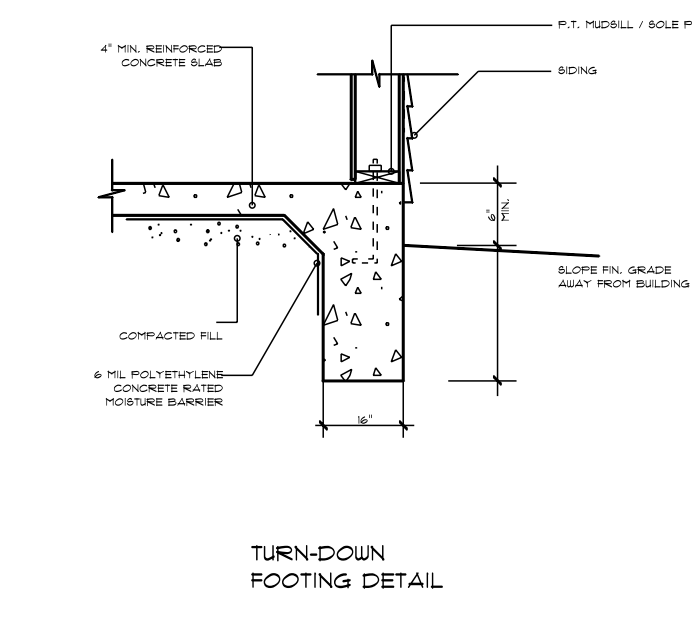

# MONOLITHIC SLAB

SLAB  
SCALE: 1/4" = 1'-0"