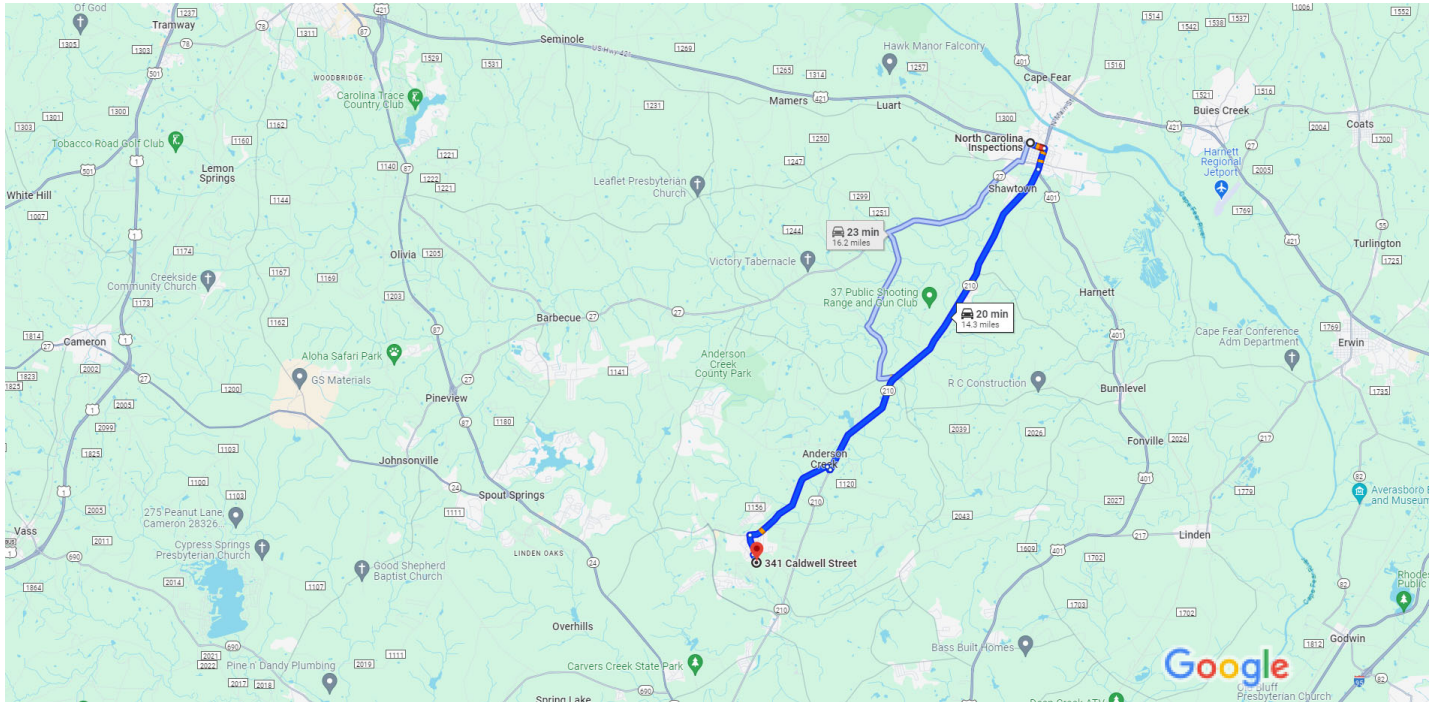

North Carolina Inspections, 502 W Front St,
Lillington, NC 27546 to 341 Caldwell St, Spring Lake, NC 28390

Drive 14.3 miles, 20 min

Map data ©2024 Google 2 mi

North Carolina Inspections

502 W Front St, Lillington, NC 27546

- ↑ 1. Head east on W Front St toward S 12th St
0.4 mi
- ↘ 2. Turn right onto S Main St
0.6 mi
- ↘ 3. Turn right onto NC-210 S
Pass by Burger King (on the left)
9.6 mi
- ↘ 4. Turn right onto Overhills Rd
0.1 mi
- ↙ 5. Turn left to stay on Overhills Rd
2.8 mi
- ↙ 6. Turn left onto Lenoir Dr
0.6 mi
- ↙ 7. Turn left onto Caldwell St
0.2 mi