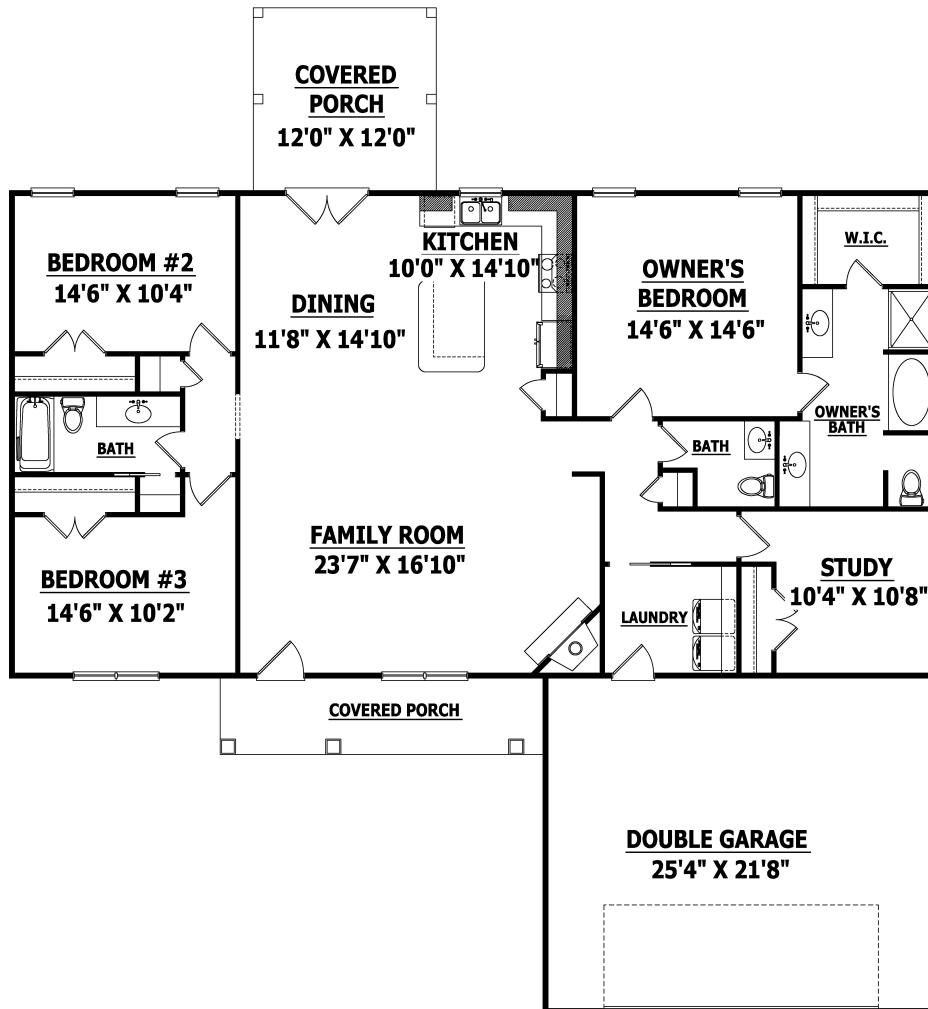

Width 61 Depth 66

SQUARE FOOTAGE

HEATED

FIRST FLOOR 1952 SQ.FT.
TOTAL 1952 SQ.FT.

UNHEATED

FRONT PORCH 116 SQ.FT.
GARAGE 528 SQ.FT.
REAR PORCH 144 SQ.FT.
TOTAL 788 SQ.FT.

FRONT ELEVATION

FIRST FLOOR