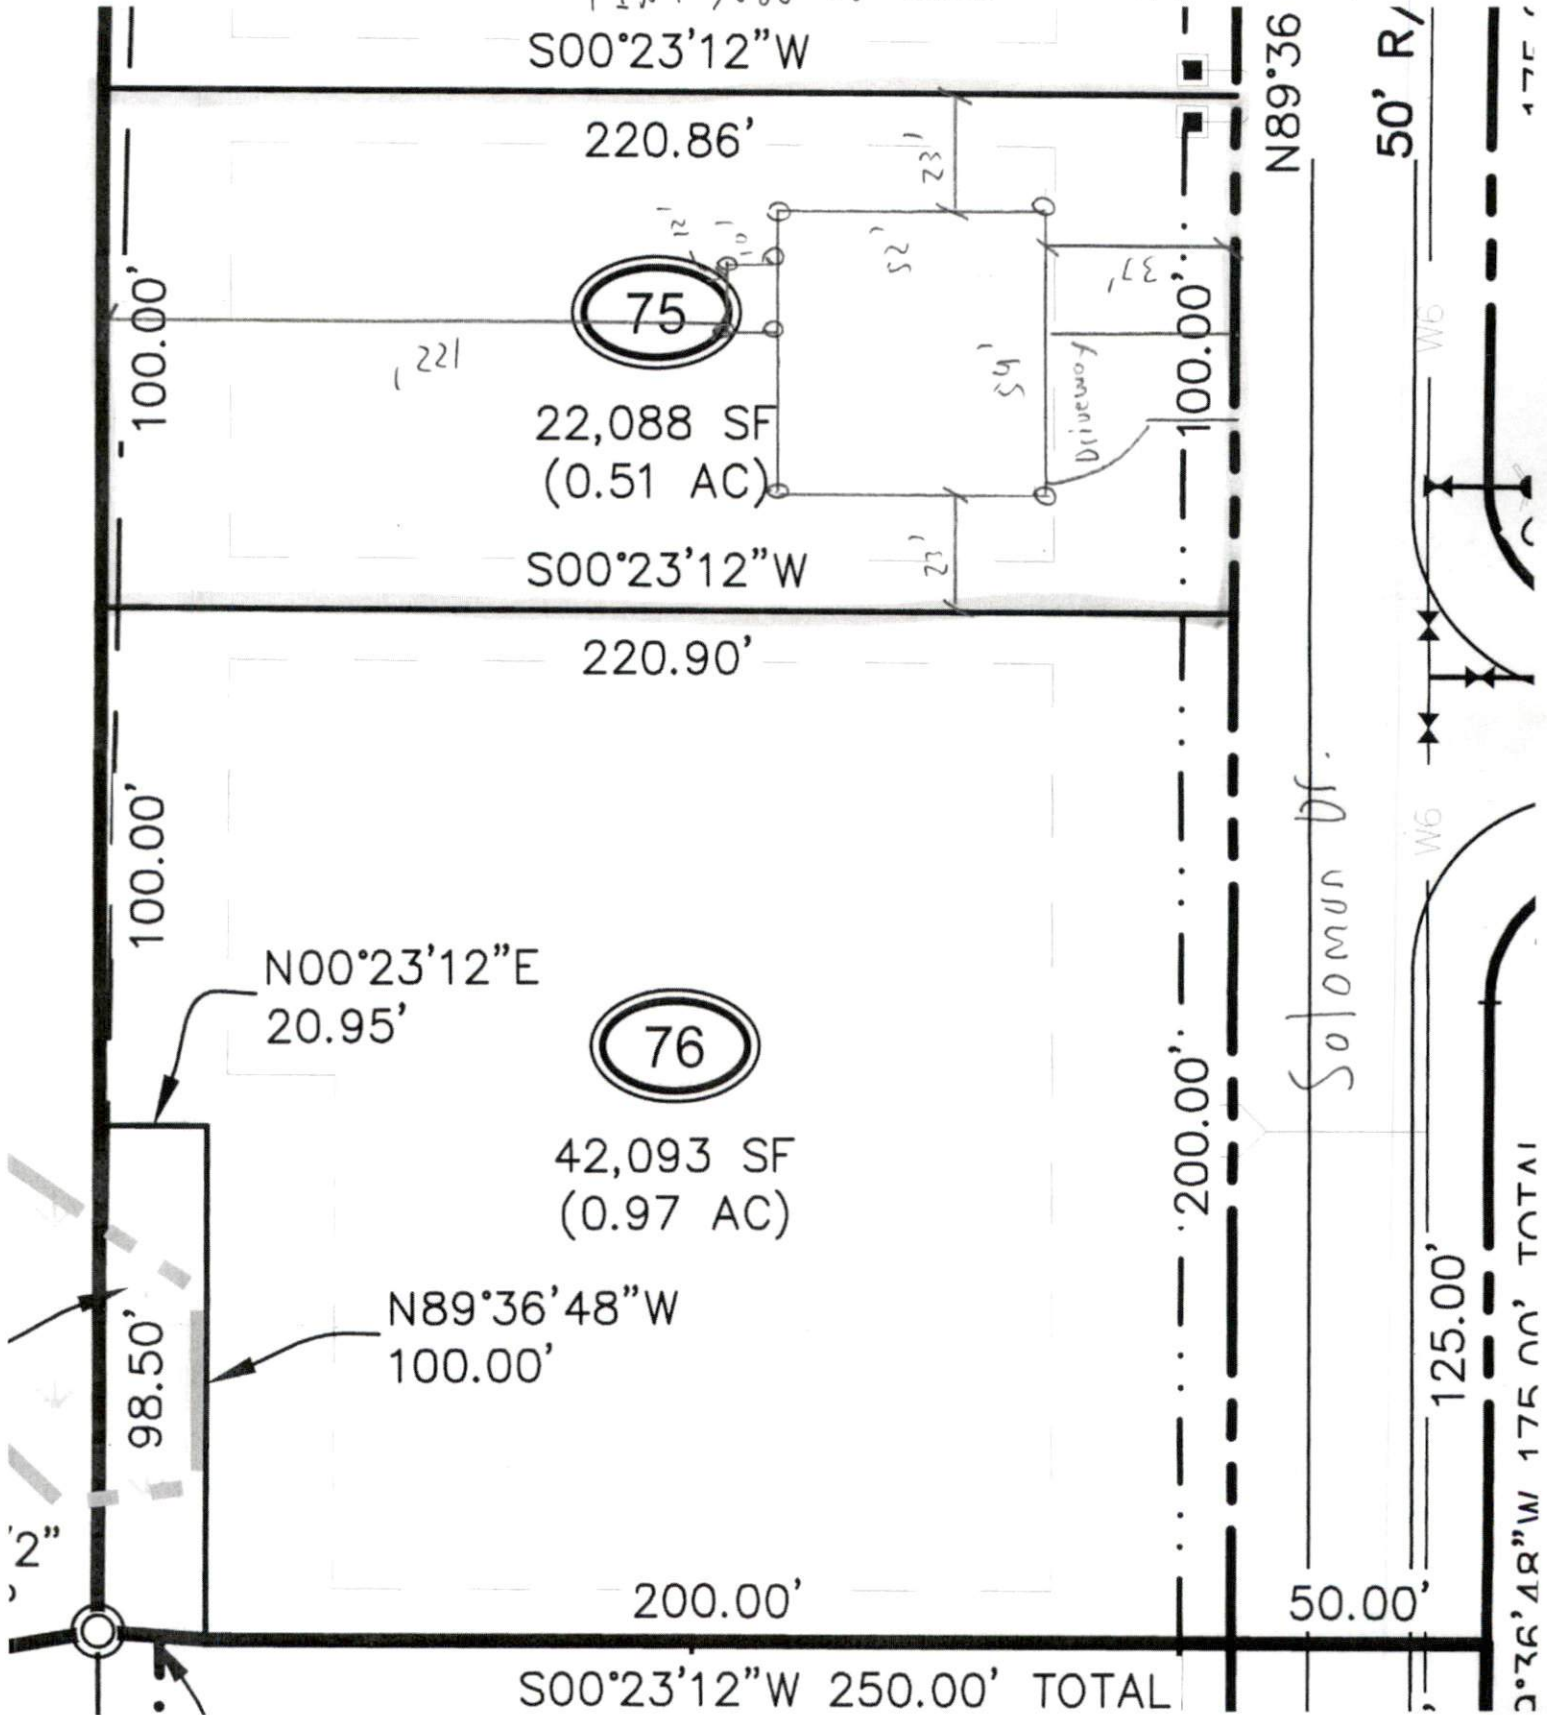

497 Solomon Dr.
Liberty Meadows Lot 75
PIN: 9566-88-0262

House Box = 54' wide x
52' deep + 12' wide x 10'
deep covered porch

O = staked corner