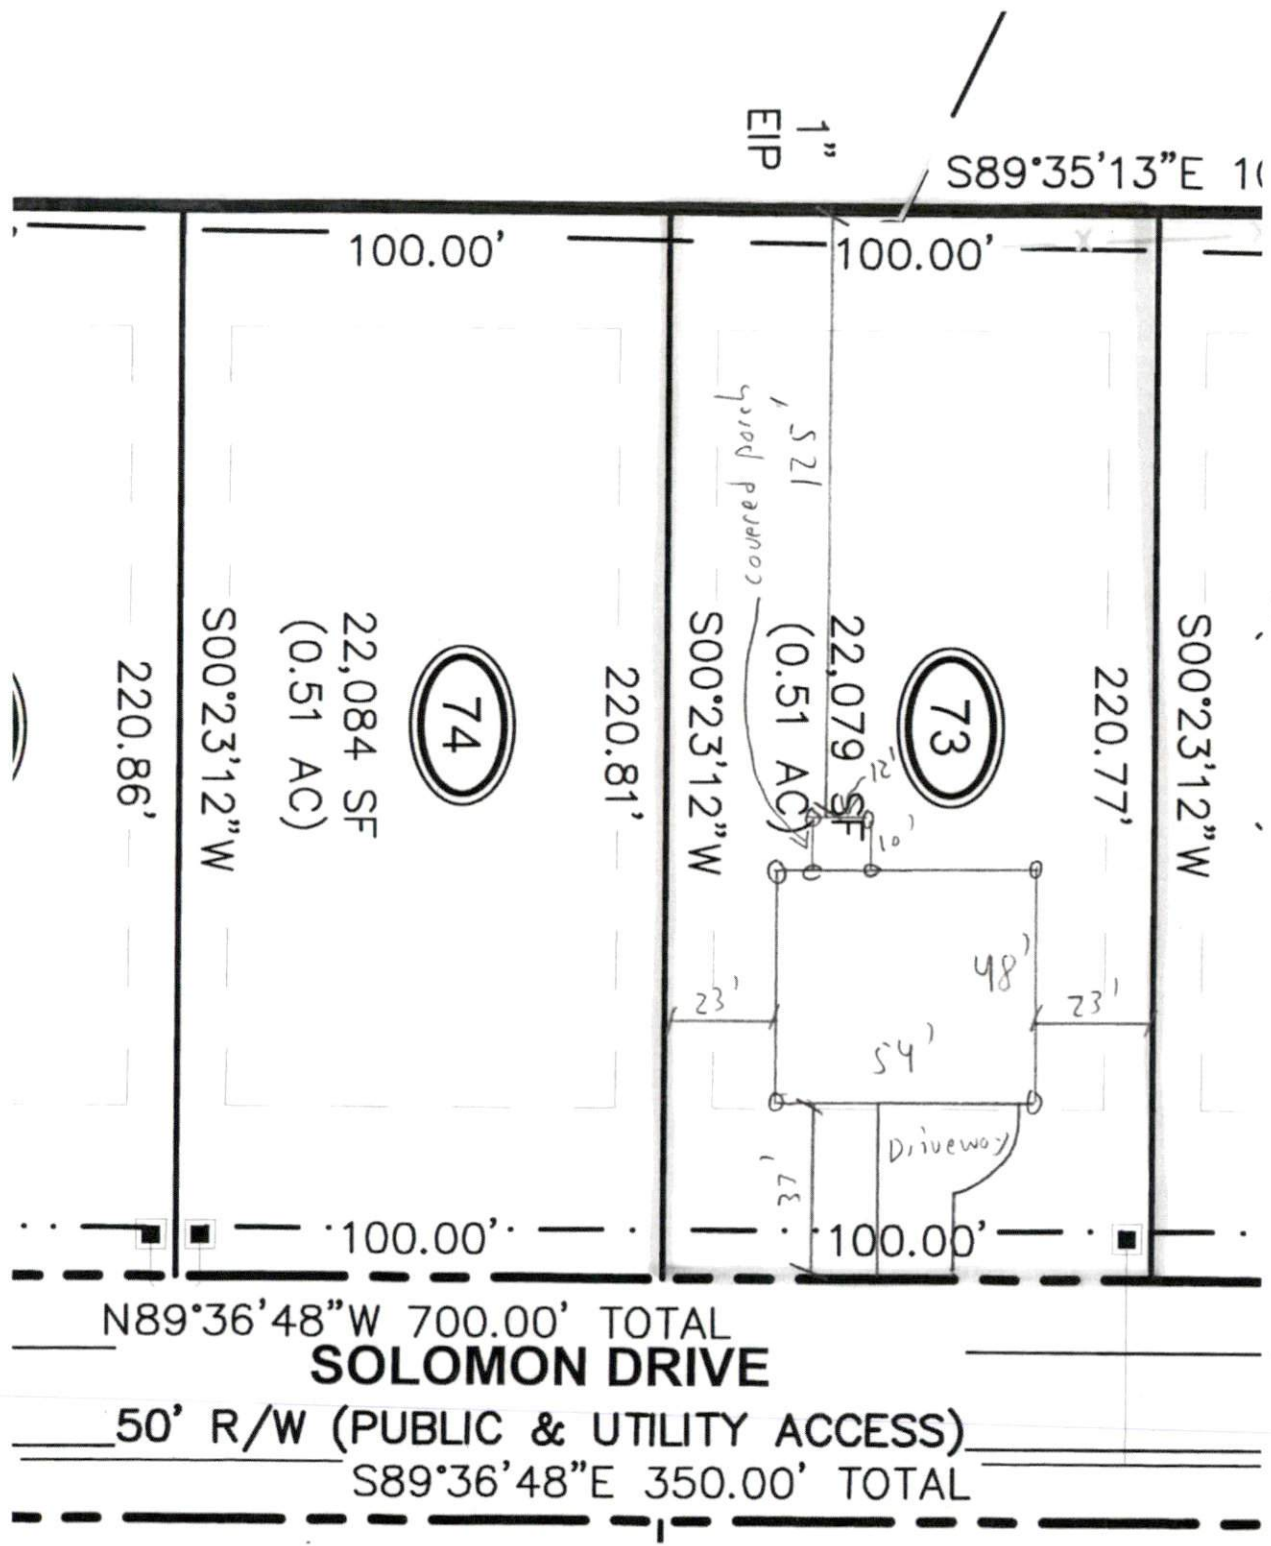

533 Solomon Dr.

Liberty Meadows Lot 73

PLN: 9566-78-8263

House Box: 54' wide x 48' deep + deep covered porch + 12' wide x 10' deep covered porch

O = Staked corners

N89°36'48"W 700.00' TOTAL
SOLOMON DRIVE

50' R/W (PUBLIC & UTILITY ACCESS)

S89°36'48"E 350.00' TOTAL