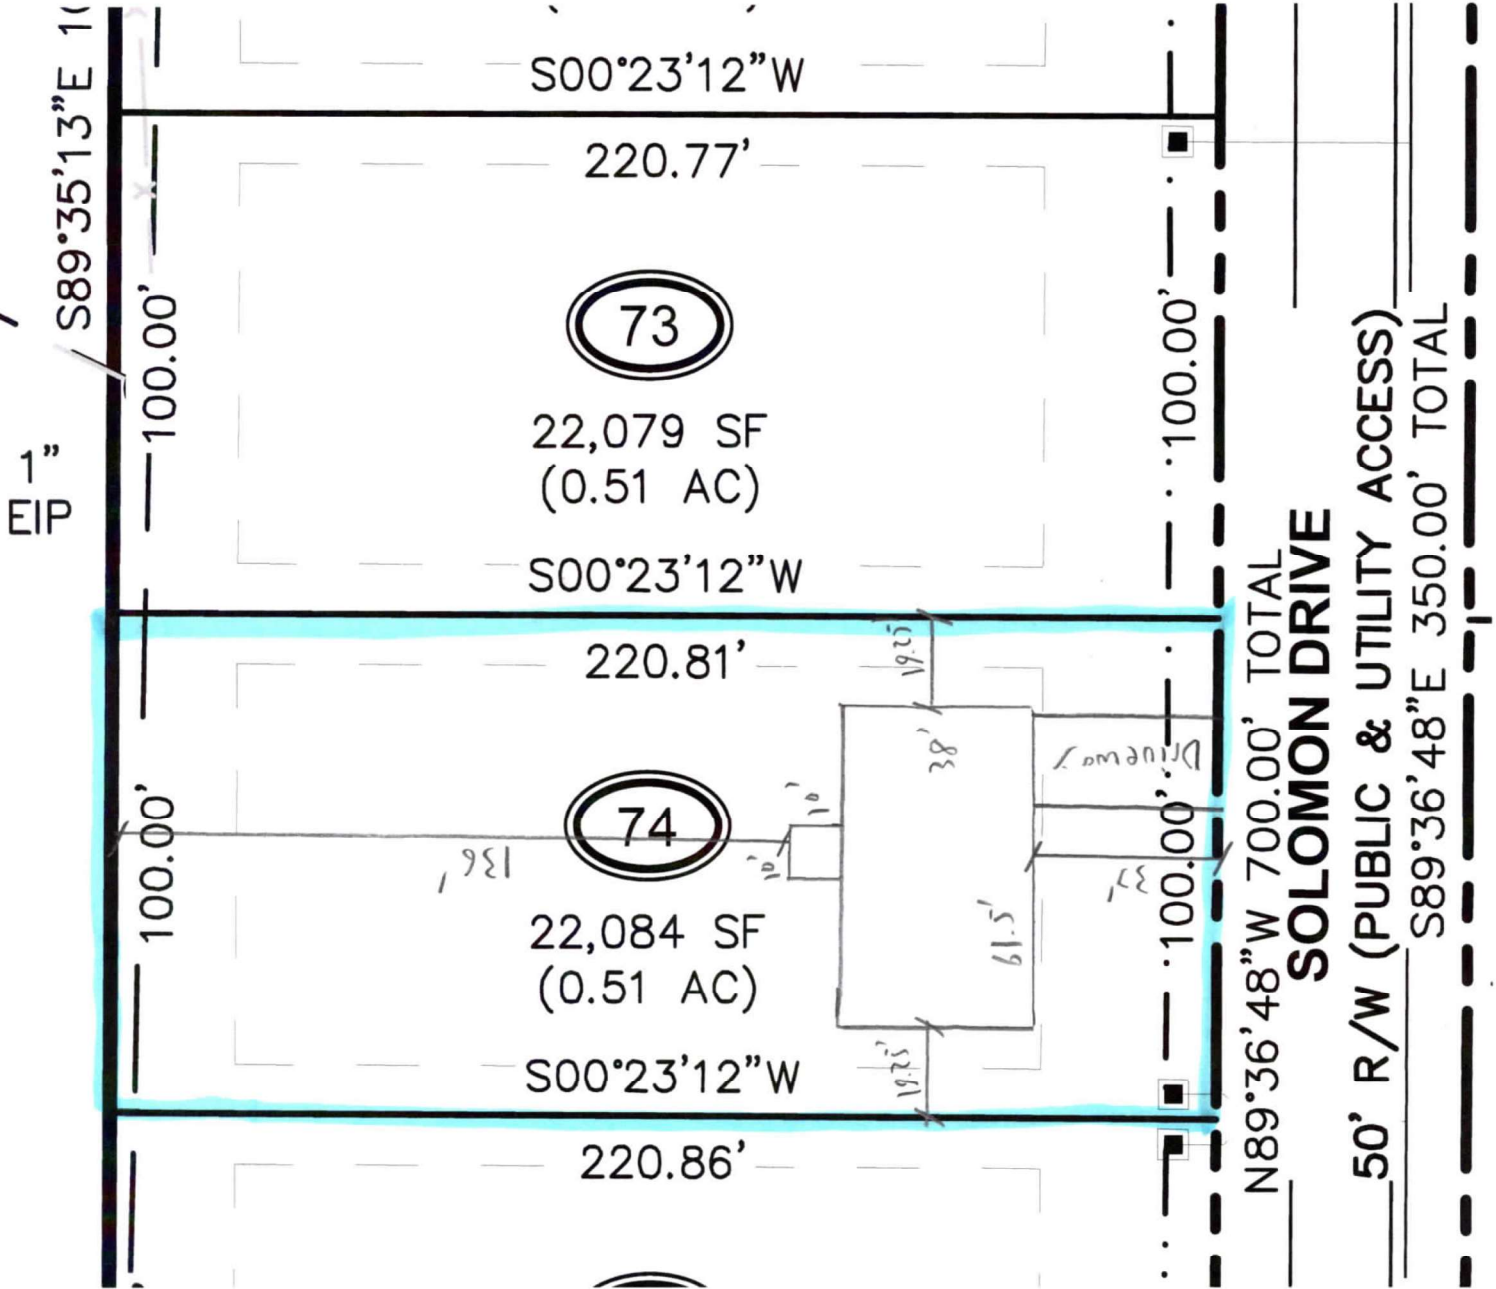

515 Solomon Dr. Cameron, NC
 Liberty Meadows Lot 74
 PIN: 9566-78-9263

SOLOMON DRIVE

50' R/W (PUBLIC & UTILITY ACCESS)

S89°36'48"E 350.00' TOTAL