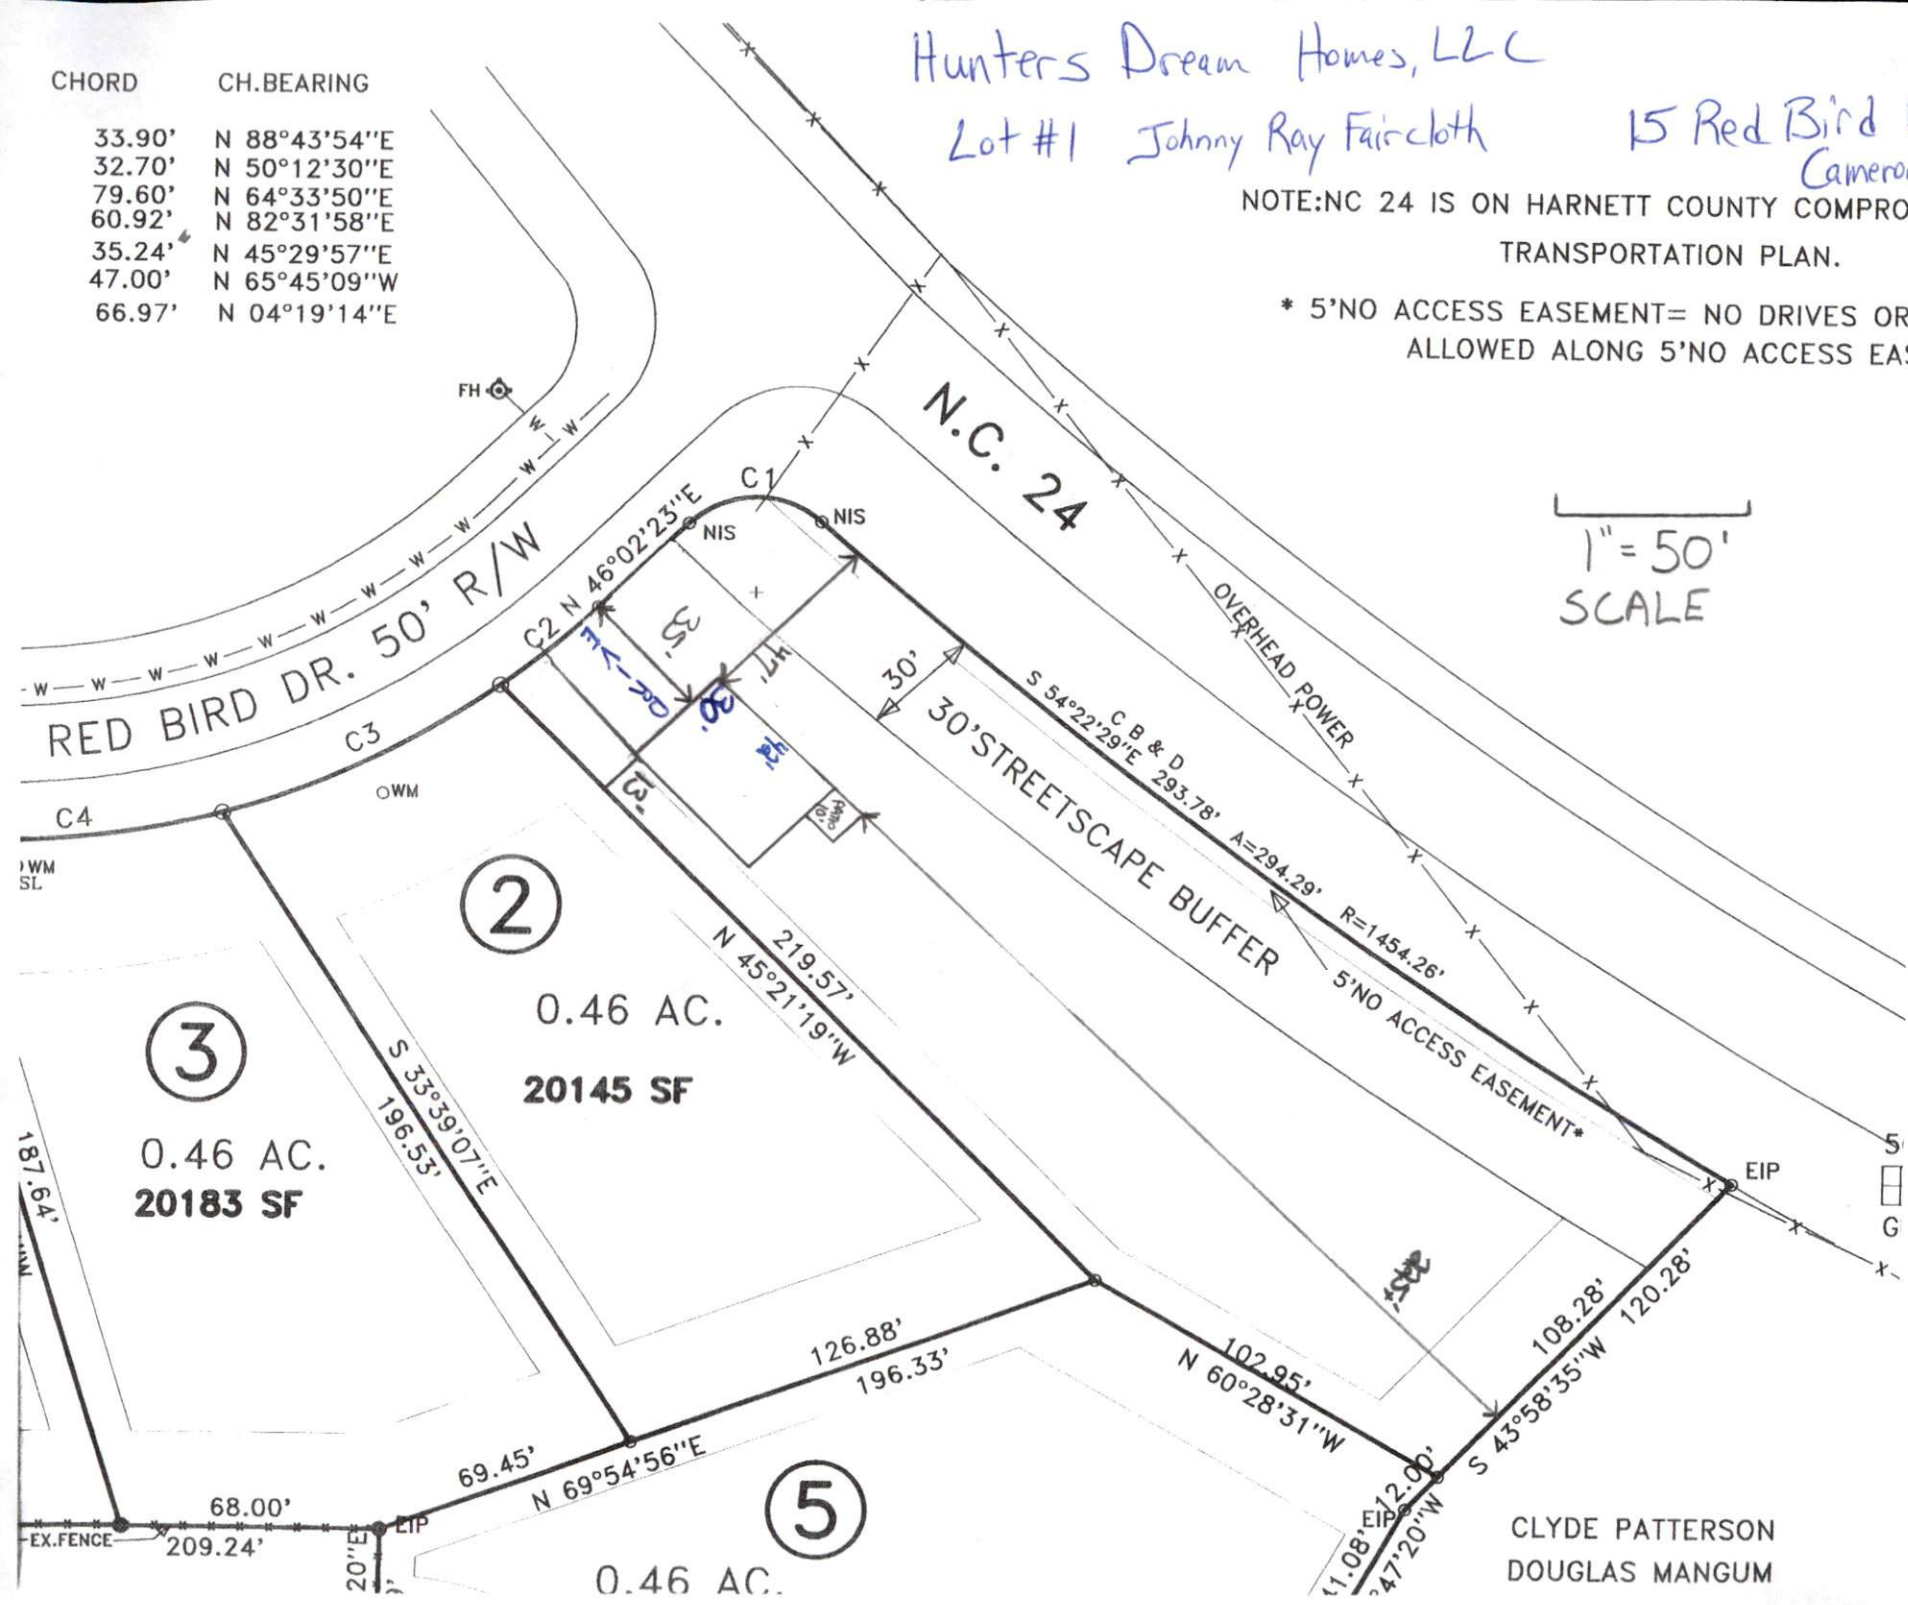

CHORD	CH. BEARING
33.90'	N 88°43'54"E
32.70'	N 50°12'30"E
79.60'	N 64°33'50"E
60.92'	N 82°31'58"E
35.24'	N 45°29'57"E
47.00'	N 65°45'09"W
66.97'	N 04°19'14"E

Hunters Dream Homes, LLC

Lot #1 Johnny Ray Faircloth

15 Red Bird Dr.  
Cameron, NC

28326

NOTE: NC 24 IS ON HARNETT COUNTY COMPROT  
TRANSPORTATION PLAN.

\* 5' NO ACCESS EASEMENT = NO DRIVES OR  
ALLOWED ALONG 5' NO ACCESS EAS

1" = 50'  
SCALE

CLYDE PATTERSON  
DOUGLAS MANGUM