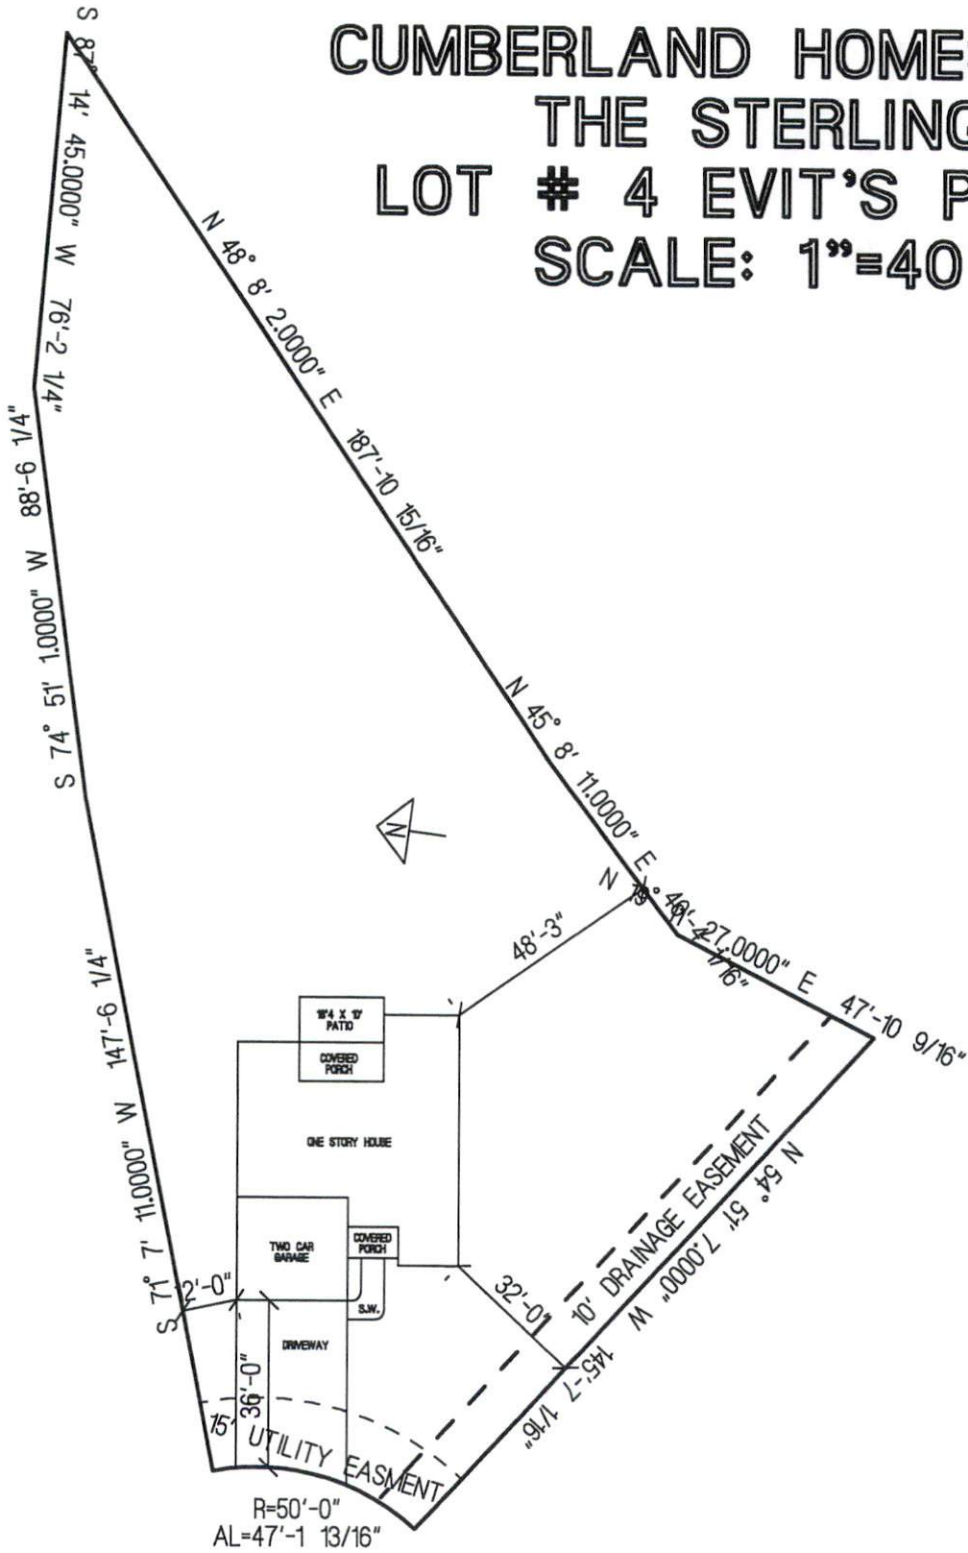

CUMBERLAND HOMES, INC.
 THE STERLING
 LOT # 4 EVIT'S PLACE
 SCALE: 1"=40'

JUNIUS COURT